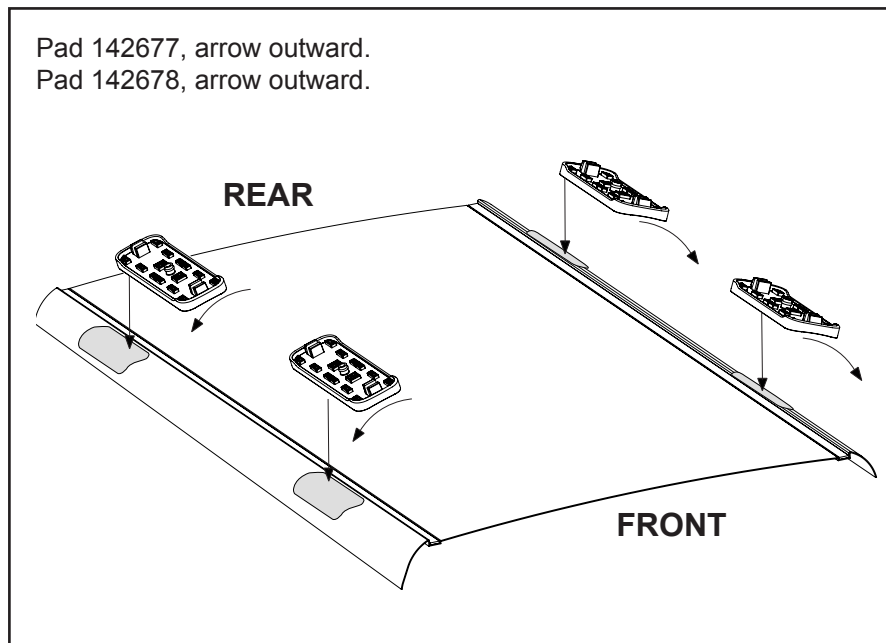

# DK323 Rhino-Rack VA, Aero, Euro & HD crossbar instruction

**Measurement A:** CENTRE of door jamb to CENTRE arrow of leg foot plate.

**Measurement B:** CENTRE of Front leg foot plate arrow to CENTRE of Rear leg foot plate arrow.

**Carrying capacity:** Roof rack is rated to 75kg. Please refer to manufacturers handbook for your vehicles maximum roof load capacity. Always use the lower of the two figures.

VEHICLE	Date	Measurement A	Measurement B	Load Rating (includes racks 5kg/ 11lbs)
Volkswagen Passat 4dr sedan	2012-	260mm / 10, 1/4"	750mm / 29, 17/32"	75kg / 165lbs