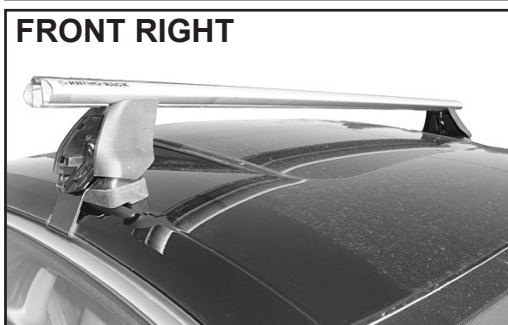

DK323 Rhino-Rack VA, Aero, Euro & HD crossbar instruction

Measurement A: CENTRE of door jamb to CENTRE arrow of leg foot plate.

Measurement B: CENTRE of Front leg foot plate arrow to CENTRE of Rear leg foot plate arrow.

Carrying capacity: Roof rack is rated to 75kg. Please refer to manufacturers handbook for your vehicles maximum roof load capacity. Always use the lower of the two figures.

VEHICLE	Date	Measurement A	Measurement B	Load Rating (includes racks 5kg/ 11lbs)
Volkswagen Passat 4dr sedan	2012-	260mm / 10, 1/4"	750mm / 29, 17/32"	75kg / 165lbs