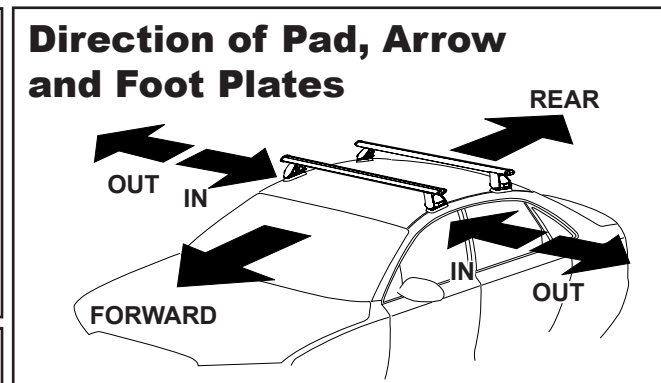

# DK323 Rhino-Rack VA, Aero, Euro & HD crossbar instruction

**Measurement A:** CENTRE of door jamb to CENTRE arrow of leg foot plate.

**Measurement B:** CENTRE of Front leg foot plate arrow to CENTRE of Rear leg foot plate arrow.

**Carrying capacity:** Roof rack is rated to 75kg. Please refer to manufacturers handbook for your vehicles maximum roof load capacity. Always use the lower of the two figures.

VEHICLE	Date	Measurement A	Measurement B	Load Rating (includes racks 5kg/ 11lbs)
Volkswagen Passat 4dr sedan	2012-	260mm / 10, 1/4"	750mm / 29, 17/32"	75kg / 165lbs