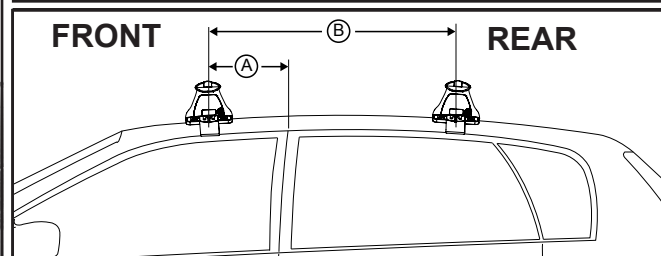

# DK323 Rhino-Rack VA, Aero, Euro & HD crossbar instruction

**Measurement A:** CENTRE of door jamb to CENTRE arrow of leg foot plate.

**Measurement B:** CENTRE of Front leg foot plate arrow to CENTRE of Rear leg foot plate arrow.

**Carrying capacity:** Roof rack is rated to 75kg. Please refer to manufacturers handbook for your vehicles maximum roof load capacity. Always use the lower of the two figures.

VEHICLE	Date	Measurement A	Measurement B	Load Rating (includes racks 5kg/ 11lbs)
Volkswagen Passat 4dr sedan	2012-	260mm / 10, 1/4"	750mm / 29, 17/32"	75kg / 165lbs