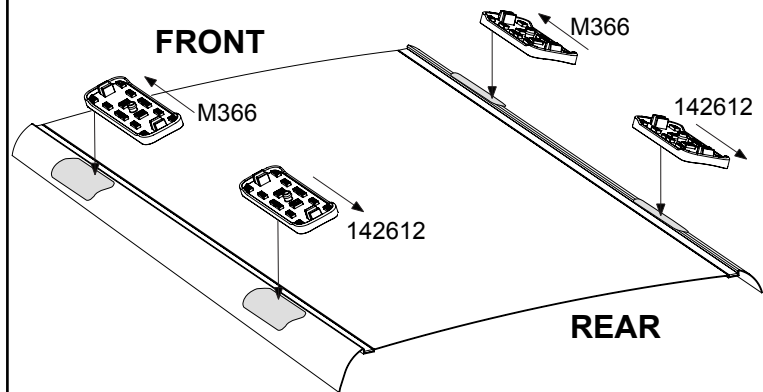

DK300 Rhino-Rack VA, Aero, Euro & HD crossbar instruction

Measurement A: CENTRE of door jamb to CENTRE arrow of leg foot plate.

Measurement B: CENTRE of Front leg foot plate arrow to CENTRE of Rear leg foot plate arrow.

Carrying capacity: Roof rack is rated to 75kg. Please refer to manufacturers handbook for your vehicles maximum roof load capacity. Always use the lower of the two figures.

- Pad M366 FRONT Left of vehicle Arrow FORWARD
- Pad M366 FRONT Right of vehicle Arrow FORWARD
- Pad 142612 REAR Right of vehicle Arrow REARWARD
- Pad 142612 REAR Left of vehicle Arrow REARWARD

Direction of Pad, Arrow and Foot Plates

VEHICLE	Date	Measurement A	Measurement B	Load Rating (includes racks 5kg/ 11lbs)
Ford Fiesta WT 4dr sedan	2010-	200mm / 7,7/8"	700mm / 27,9/16"	75kg / 165lbs