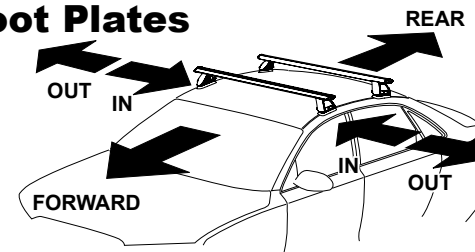

DK300 Rhino-Rack VA, Aero, Euro & HD crossbar instruction

Measurement A: CENTRE of door jamb to CENTRE arrow of leg foot plate.

Measurement B: CENTRE of Front leg foot plate arrow to CENTRE of Rear leg foot plate arrow.

Carrying capacity: Roof rack is rated to 75kg. Please refer to manufacturers handbook for your vehicles maximum roof load capacity. Always use the lower of the two figures.

- Pad M366 FRONT Left of vehicle Arrow FORWARD
- Pad M366 FRONT Right of vehicle Arrow FORWARD
- Pad 142612 REAR Right of vehicle Arrow REARWARD
- Pad 142612 REAR Left of vehicle Arrow REARWARD

Direction of Pad, Arrow and Foot Plates

VEHICLE	Date	Measurement A	Measurement B	Load Rating (includes racks 5kg/ 11lbs)
Ford Fiesta WT 4dr sedan	2010-	200mm / 7,7/8"	700mm / 27,9/16"	75kg / 165lbs