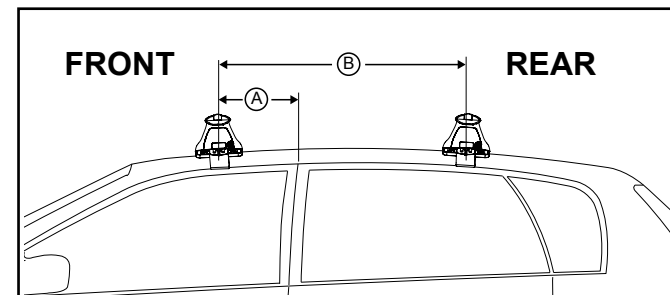

DK300 Rhino-Rack VA, Aero, Euro & HD crossbar instruction

Measurement A: CENTRE of door jamb to CENTRE arrow of leg foot plate.

Measurement B: CENTRE of Front leg foot plate arrow to CENTRE of Rear leg foot plate arrow.

Carrying capacity: Roof rack is rated to 75kg. Please refer to manufacturers handbook for your vehicles maximum roof load capacity. Always use the lower of the two figures.

- Pad M366 FRONT Left of vehicle Arrow FORWARD
- Pad M366 FRONT Right of vehicle Arrow FORWARD
- Pad 142612 REAR Right of vehicle Arrow REARWARD
- Pad 142612 REAR Left of vehicle Arrow REARWARD

Direction of Pad, Arrow and Foot Plates

VEHICLE	Date	Measurement A	Measurement B	Load Rating (includes racks 5kg/ 11lbs)
Ford Fiesta WT 4dr sedan	2010-	200mm / 7,7/8"	700mm / 27,9/16"	75kg / 165lbs