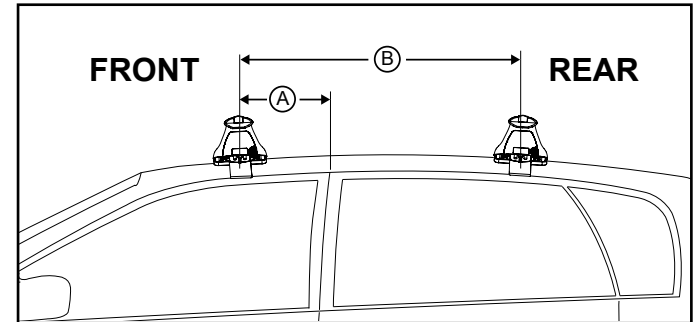

# DK298 Rhino-Rack VA, Aero, Euro & HD crossbar instruction

**Measurement A:** CENTRE of door jamb to CENTRE arrow of leg foot plate.

**Measurement B:** CENTRE of Front leg foot plate arrow to CENTRE of Rear leg foot plate arrow.

**Carrying capacity:** Roof rack is rated to 75kg. Please refer to manufacturers handbook for your vehicles maximum roof load capacity. Always use the lower of the two figures.

- Pad 142677 FRONT Left of vehicle Arrow OUT
- Pad 142678 FRONT Right of vehicle Arrow OUT
- Pad 142677 REAR Right of vehicle Arrow OUT
- Pad 142678 REAR Left of vehicle Arrow OUT

## Direction of Pad, Arrow and Foot Plates

VEHICLE	Date	Measurement A	Measurement B	Load Rating (includes racks 5kg/ 11lbs)
Dodge Charger 4dr sedan	2011-	300mm / 11,13/16"	700mm / 27,9/16"	75kg / 165lbs