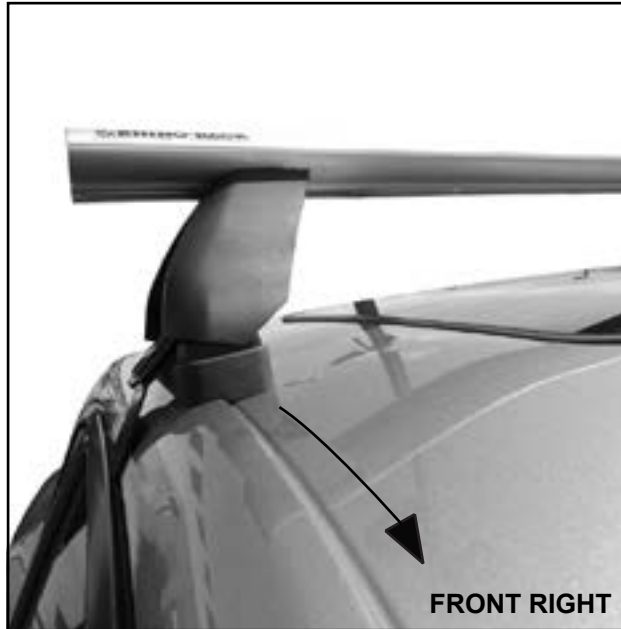

# DK298 Rhino-Rack VA, Aero, Euro & HD crossbar instruction

**Measurement A:** CENTRE of door jamb to CENTRE arrow of leg foot plate.

**Measurement B:** CENTRE of Front leg foot plate arrow to CENTRE of Rear leg foot plate arrow.

**Carrying capacity:** Roof rack is rated to 75kg. Please refer to manufacturers handbook for your vehicles maximum roof load capacity. Always use the lower of the two figures.

- Pad 142677 FRONT Left of vehicle Arrow OUT
- Pad 142678 FRONT Right of vehicle Arrow OUT
- Pad 142677 REAR Right of vehicle Arrow OUT
- Pad 142678 REAR Left of vehicle Arrow OUT