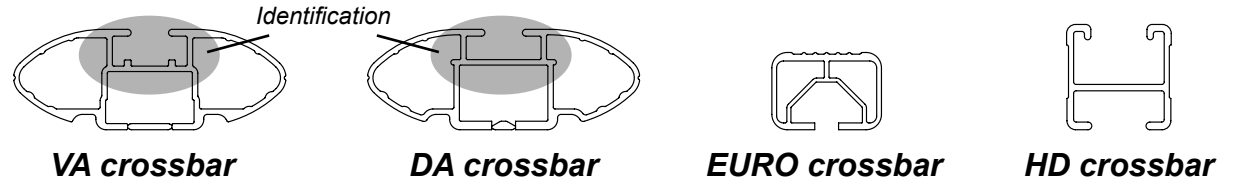

IDENTIFICATION CHART

FRONT CROSSBAR

REAR CROSSBAR

Vehicle	Date	Crossbar	FRONT CROSSBAR						REAR CROSSBAR					
			Pad	M6 Stud length (mm)	M6 Screw length (mm)	Measurement strip length per side	Measurement strip length per side	Measurement Distance (x)	Pad	M6 Stud length (mm)	M6 Screw length (mm)	Measurement strip length per side	Measurement strip length per side	Measurement Distance (x)
Subaru Impreza 4dr sedan	07-11	1180mm	M472	47	35	174mm	119mm	916mm / 36,1/16"	M472	47	35	142mm	87mm	852mm / 33,35/64"
Subaru Impreza 5dr hatch	07-11	1180mm	M472	47	35	174mm	119mm	916mm / 36,1/16"	M472	47	35	140mm	85mm	848mm / 33,3/8"
Subaru WRX & STI 4dr sedan	07-14	1180mm	M472	47	35	174mm	119mm	916mm / 36,1/16"	M472	47	35	142mm	87mm	852mm / 33,35/64"
Subaru WRX & STI 5dr hatch	07-14	1180mm	M472	47	35	174mm	119mm	916mm / 36,1/16"	M472	47	35	140mm	85mm	848mm / 33,3/8"

Rhino-Rack 2500 Series FMP - DK292 instruction

			FRONT CROSSBAR						REAR CROSSBAR					
														
Vehicle	Date	Crossbar	Pad	M6 Stud length (mm)	M6 Screw length (mm)	Measurement strip length per side	Measurement strip length per side	Measurement Distance (x)	Pad	M6 Stud length (mm)	M6 Screw length (mm)	Measurement strip length per side	Measurement strip length per side	Measurement Distance (x)
BMW 3 Series E46 4dr sedan	98-04	1060mm	M472	47	35	208mm	98mm	N/A	M472	47	35	202mm	92mm	N/A
BMW 3 Series E90 4dr sedan	05-11	1180mm	M472	47	35	182mm	127mm	932mm / 36,11/16"	M472	47	35	180mm	125mm	928mm / 36,17/32"
BMW M3 E90 4dr sedan	08-11	1180mm	M472	47	35	182mm	127mm	932mm / 36,11/16"	M472	47	35	180mm	125mm	928mm / 36,17/32"
BMW 3 & M3 E92 2dr coupe	07-14	1180mm	M472	47	35	169mm	114mm	906mm / 35,43/64"	M472	47	35	174mm	119mm	916mm / 36,1/16mm
BMW 5 Series GT 4dr hatch	10-	1375mm	M472	47	35	165mm	110mm	1093mm / 43,1/32"	M472	47	35	133mm	78mm	1029mm / 40,33/64"