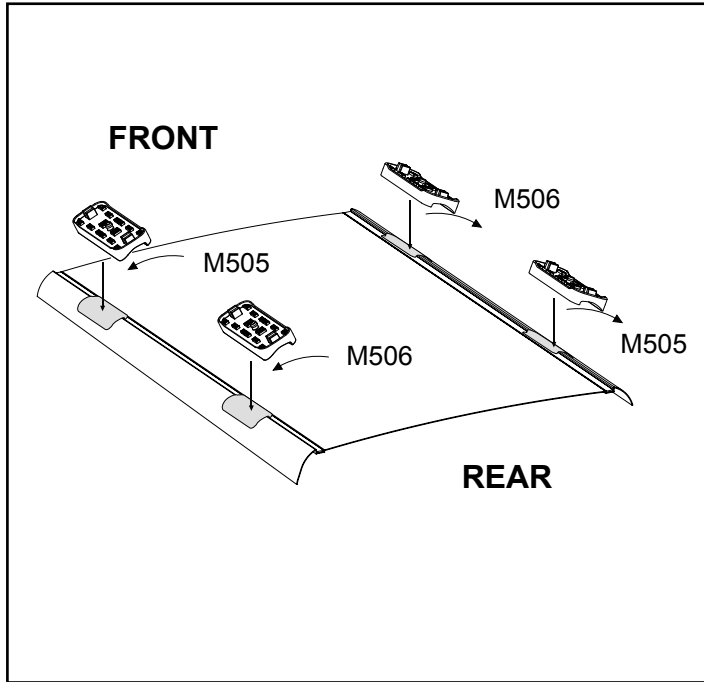

# DK237 Rhino-Rack VA, DA, Euro & HD crossbar instruction

**Measurement A:** CENTRE of door jamb to CENTRE arrow of leg foot plate.

**Measurement B:** CENTRE of Front leg foot plate arrow to CENTRE of Rear leg foot plate arrow.

**Carrying capacity:** Roof rack is rated to 75kg. Please refer to manufacturers handbook for your vehicles maximum roof load capacity. Always use the lower of the two figures.

VEHICLE	Date	Measurement A	Measurement B	Load Rating (includes racks 5kg/ 11lbs)
Kia Soul 5dr hatch	09-13	310mm / 12,7/32"	700mm / 27,9/16"	50kg / 110lbs