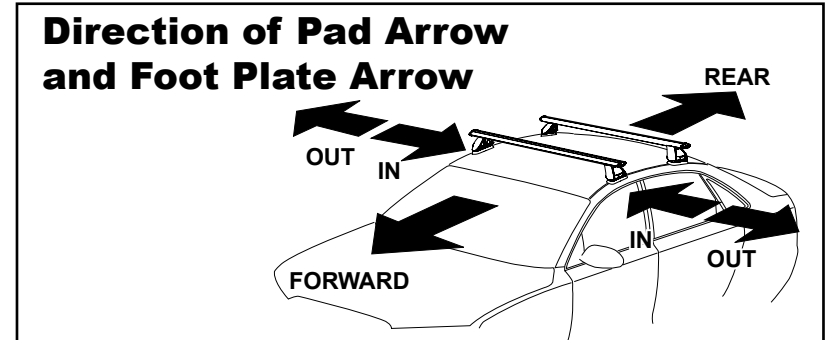

# DK237 Rhino-Rack VA, DA, Euro & HD crossbar instruction

**Measurement A:** CENTRE of door jamb to CENTRE arrow of leg foot plate.

**Measurement B:** CENTRE of Front leg foot plate arrow to CENTRE of Rear leg foot plate arrow.

**Carrying capacity:** Roof rack is rated to 75kg. Please refer to manufacturers handbook for your vehicles maximum roof load capacity. Always use the lower of the two figures.

VEHICLE	Date	Measurement A	Measurement B	Load Rating (includes racks 5kg/ 11lbs)
Kia Soul 5dr hatch	09-13	310mm / 12,7/32"	700mm / 27,9/16"	50kg / 110lbs