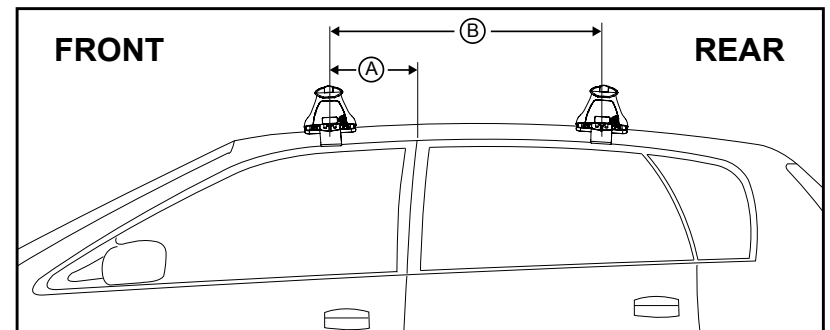

# DK237 Rhino-Rack VA, DA, Euro & HD crossbar instruction

**Measurement A:** CENTRE of door jamb to CENTRE arrow of leg foot plate.

**Measurement B:** CENTRE of Front leg foot plate arrow to CENTRE of Rear leg foot plate arrow.

**Carrying capacity:** Roof rack is rated to 75kg. Please refer to manufacturers handbook for your vehicles maximum roof load capacity. Always use the lower of the two figures.

VEHICLE	Date	Measurement A	Measurement B	Load Rating (includes racks 5kg/ 11lbs)
Kia Soul 5dr hatch	09-13	310mm / 12,7/32"	700mm / 27,9/16"	50kg / 110lbs