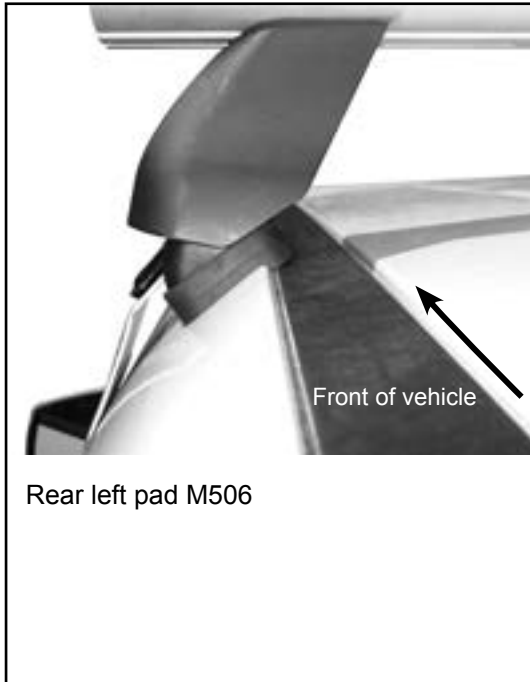

# DK237 Rhino-Rack VA, DA, Euro & HD crossbar instruction

**Measurement A:** CENTRE of door jamb to CENTRE arrow of leg foot plate.

**Measurement B:** CENTRE of Front leg foot plate arrow to CENTRE of Rear leg foot plate arrow.

**Carrying capacity:** Roof rack is rated to 75kg. Please refer to manufacturers handbook for your vehicles maximum roof load capacity. Always use the lower of the two figures.

VEHICLE	Date	Measurement A	Measurement B	Load Rating (includes racks 5kg/ 11lbs)
Kia Soul 5dr hatch	09-13	310mm / 12,7/32"	700mm / 27,9/16"	50kg / 110lbs