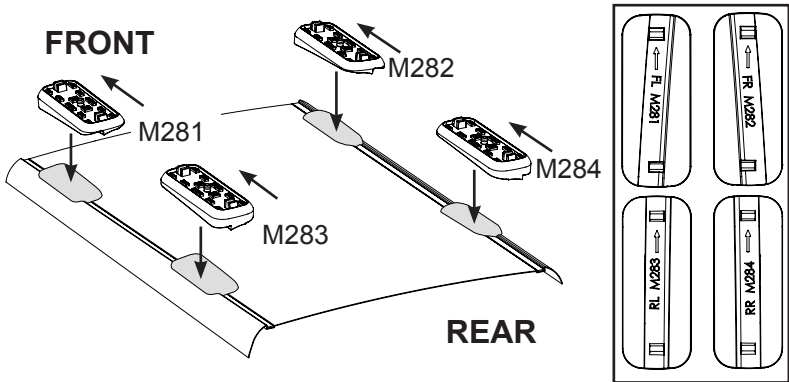

DK187 Rhino-Rack VA, Aero, Euro & HD crossbar instruction

Measurement A: CENTRE of door jamb to CENTRE arrow of leg foot plate.

Measurement B: CENTRE of Front leg foot plate arrow to CENTRE of Rear leg foot plate arrow.

Carrying capacity: Roof rack is rated to 75kg. Please refer to manufacturers handbook for your vehicles maximum roof load capacity. Always use the lower of the two figures.

Chevrolet Impala fitting note:

- Pad M281, FRONT Left of vehicle - Arrow facing forward.
- Pad M283, REAR Left of vehicle - Arrow facing forward.
- Pad M282, FRONT Right of vehicle - Arrow facing forward.
- Pad M284, REAR Right of vehicle - Arrow facing forward.

Direction of Pad, Arrow and Foot Plates

VEHICLE	Date	Measurement A	Measurement B	Load Rating (includes racks 5kg/ 11lbs)
Chevrolet Impala 4dr Sedan	2006-13	250mm / 9,27/32"	680mm / 26,49/64"	75kg / 165lbs