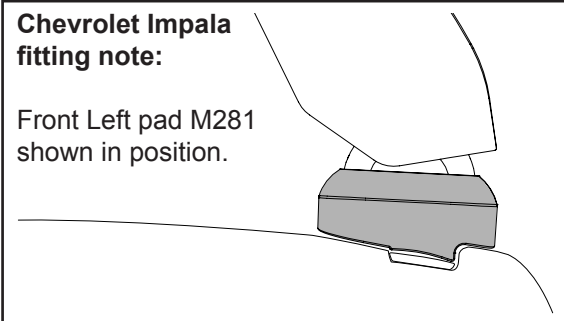

DK187 Rhino-Rack VA, Aero, Euro & HD crossbar instruction

Measurement A: CENTRE of door jamb to CENTRE arrow of leg foot plate.

Measurement B: CENTRE of Front leg foot plate arrow to CENTRE of Rear leg foot plate arrow.

Carrying capacity: Roof rack is rated to 75kg. Please refer to manufacturers handbook for your vehicles maximum roof load capacity. Always use the lower of the two figures.

Chevrolet Impala fitting note:

- Pad M281, FRONT Left of vehicle - Arrow facing forward.
- Pad M283, REAR Left of vehicle - Arrow facing forward.
- Pad M282, FRONT Right of vehicle - Arrow facing forward.
- Pad M284, REAR Right of vehicle - Arrow facing forward.