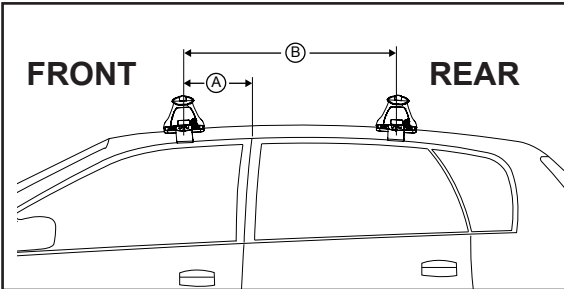

DK187 Rhino-Rack VA, Aero, Euro & HD crossbar instruction

Measurement A: CENTRE of door jamb to CENTRE arrow of leg foot plate.

Measurement B: CENTRE of Front leg foot plate arrow to CENTRE of Rear leg foot plate arrow.

Carrying capacity: Roof rack is rated to 75kg. Please refer to manufacturers handbook for your vehicles maximum roof load capacity. Always use the lower of the two figures.

Chevrolet Impala fitting note:

- Pad M281, FRONT Left of vehicle - Arrow facing forward.
- Pad M283, REAR Left of vehicle - Arrow facing forward.
- Pad M282, FRONT Right of vehicle - Arrow facing forward.
- Pad M284, REAR Right of vehicle - Arrow facing forward.