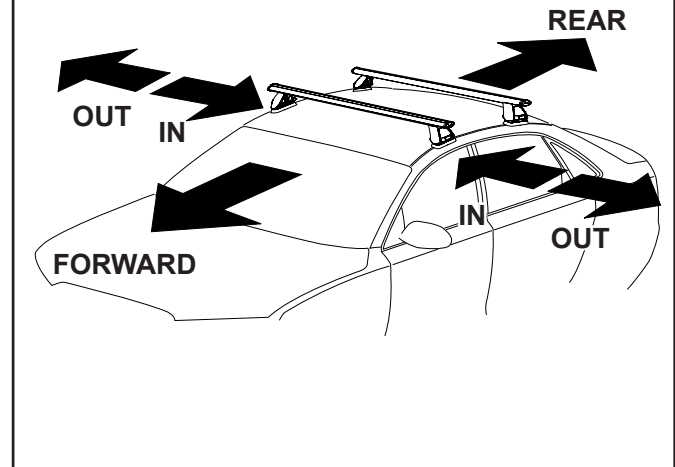

Direction of Pad, Arrow and Foot Plates

VEHICLE	Date	Measurement A	Measurement B	Load Rating (includes racks 5kg/ 11lbs)
Chevrolet Impala 4dr Sedan	2006-13	250mm / 9,27/32"	680mm / 26,49/64"	75kg / 165lbs