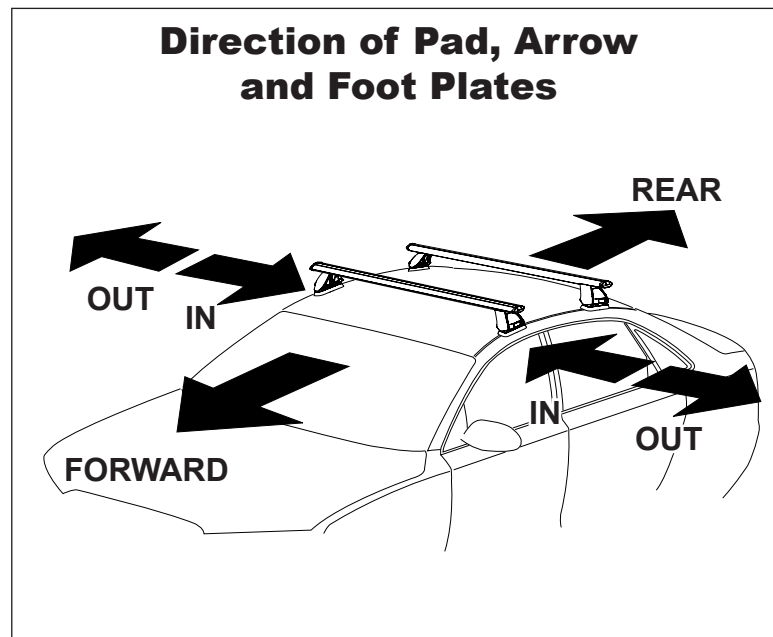

DK167 Rhino-Rack VA, Aero, Euro & HD crossbar instruction

Measurement A: CENTRE of door jamb to CENTRE arrow of leg foot plate.

Measurement B: CENTRE of Front leg foot plate arrow to CENTRE of Rear leg foot plate arrow.

Carrying capacity: Roof rack is rated to 75kg. Please refer to manufacturers handbook for your vehicles maximum roof load capacity. Always use the lower of the two figures.

VEHICLE	Date	Measurement A	Measurement B	Load Rating (includes racks 5kg/ 11lbs)
Lincoln Zephyr/MKZ AWD 4dr Sedan	2006 on	300mm / 11,13/16"	700mm / 27,9/16"	75kg / 165lbs