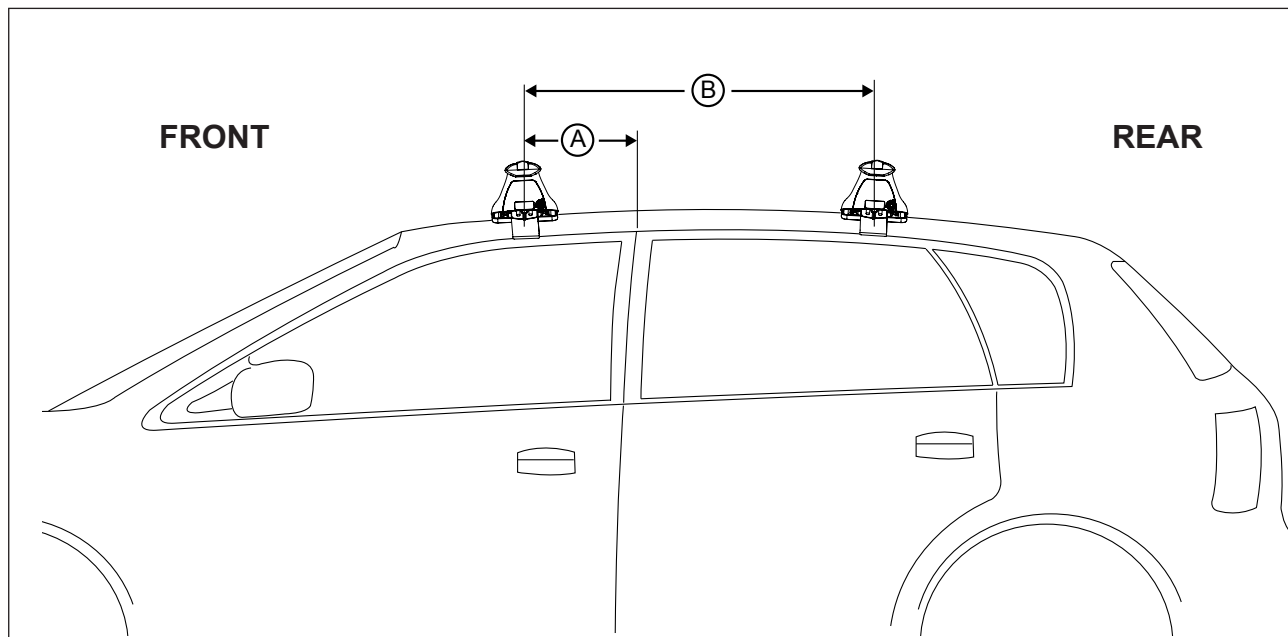

DK167 Rhino-Rack VA, Aero, Euro & HD crossbar instruction

Measurement A: CENTRE of door jamb to CENTRE arrow of leg foot plate.

Measurement B: CENTRE of Front leg foot plate arrow to CENTRE of Rear leg foot plate arrow.

Carrying capacity: Roof rack is rated to 75kg. Please refer to manufacturers handbook for your vehicles maximum roof load capacity. Always use the lower of the two figures.

VEHICLE	Date	Measurement A	Measurement B	Load Rating (includes racks 5kg/ 11lbs)
Lincoln Zephyr/MKZ AWD 4dr Sedan	2006 on	300mm / 11,13/16"	700mm / 27,9/16"	75kg / 165lbs