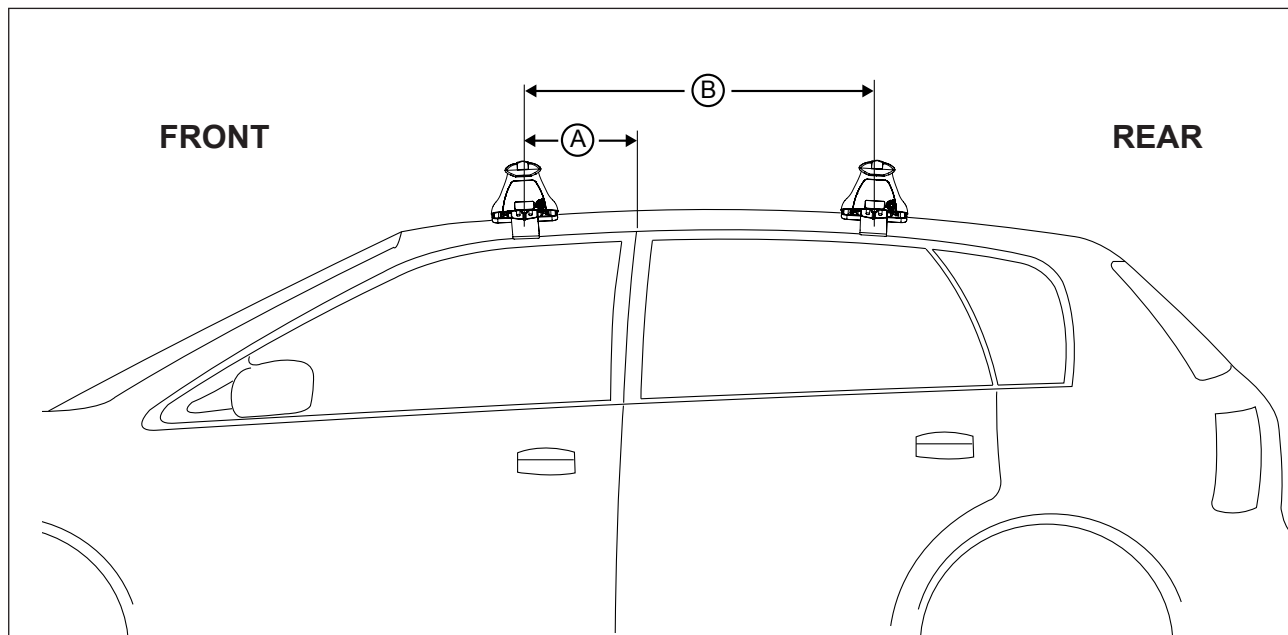

DK152 Rhino-Rack VA, Aero, Euro & HD crossbar instruction

Measurement A: CENTRE of door jamb to CENTRE arrow of leg foot plate.

Measurement B: CENTRE of Front leg foot plate arrow to CENTRE of Rear leg foot plate arrow.

Carrying capacity: Roof rack is rated to 75kg. Please refer to manufacturers handbook for your vehicles maximum roof load capacity. Always use the lower of the two figures.

VEHICLE	Date	Measurement A	Measurement B	Load Rating (includes racks 5kg/11lbs)
Honda Civic 4dr Sedan	2006 on	300mm / 11,13/16"	700mm / 27,9/16"	50kg / 110lbs
Scion XB 5dr Hatch	2008 on	230mm / 9,1/16"	700mm / 27,9/16"	60kg / 132lbs
Toyota Corolla E140 4dr sedan	2009-13	240mm / 9,29/64"	700mm / 27,9/16"	50kg / 110lbs
Toyota Rukus 5dr hatch	06/2010 on	230mm / 9,1/16"	700mm / 27,9/16"	60kg / 132lbs