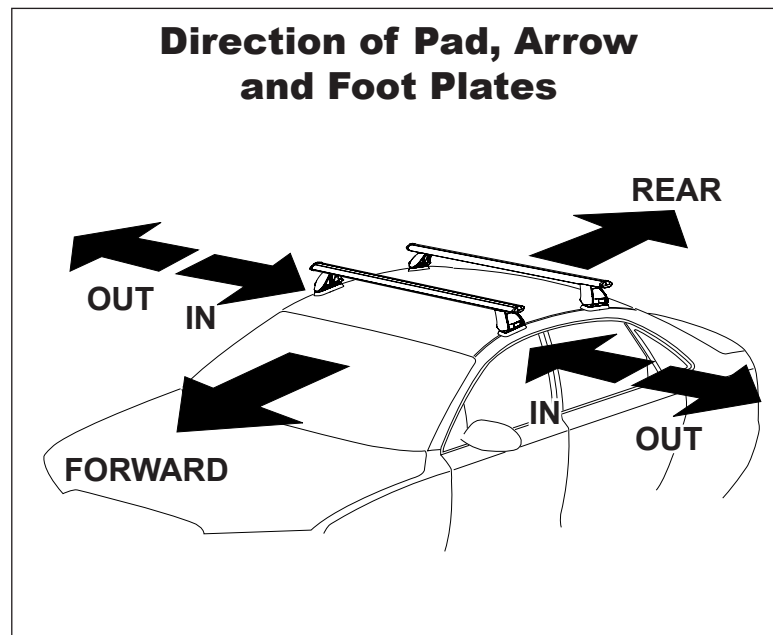

DK152 Rhino-Rack VA, Aero, Euro & HD crossbar instruction

Measurement A: CENTRE of door jamb to CENTRE arrow of leg foot plate.

Measurement B: CENTRE of Front leg foot plate arrow to CENTRE of Rear leg foot plate arrow.

Carrying capacity: Roof rack is rated to 75kg. Please refer to manufacturers handbook for your vehicles maximum roof load capacity. Always use the lower of the two figures.

VEHICLE	Date	Measurement A	Measurement B	Load Rating (includes racks 5kg/11lbs)
Honda Civic 4dr Sedan	2006 on	300mm / 11,13/16"	700mm / 27,9/16"	50kg / 110lbs
Scion XB 5dr Hatch	2008 on	230mm / 9,1/16"	700mm / 27,9/16"	60kg / 132lbs
Toyota Corolla E140 4dr sedan	2009-13	240mm / 9,29/64"	700mm / 27,9/16"	50kg / 110lbs
Toyota Rukus 5dr hatch	06/2010 on	230mm / 9,1/16"	700mm / 27,9/16"	60kg / 132lbs