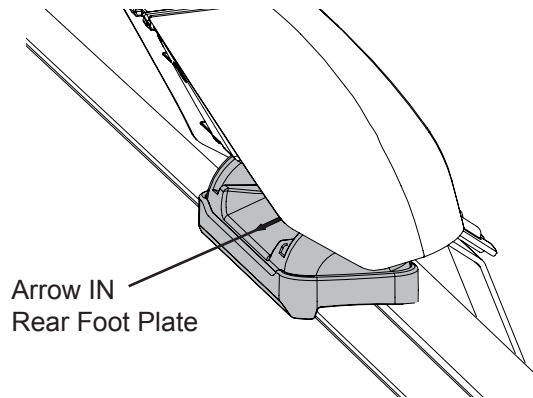

**IDENTIFICATION CHART**

Vehicle	Date	Crossbar	FRONT CROSSBAR					REAR CROSSBAR						
			Front Right Pad/ Clamp	Front Left Pad/ Clamp	Measurement strip length per side	Measurement strip length per side	Measurement Distance ( x )	Foot plate arrow direction	Rear Right Pad/ Clamp	Rear Left Pad/ Clamp	Measurement strip length per side	Measurement strip length per side	Measurement Distance ( x )	Foot plate arrow direction
Toyota Kluger 5dr wagon	08/07-	1375mm	M368 SUB0151	M368 SUB0151	172mm	117mm	1107mm / 43,37/64"	OUT	M368 SUB0151	M368 SUB0151	159mm	104mm	1081mm / 42,9/16"	OUT
			Arrow OUT						Arrow OUT					
Kia Cerato 4dr sedan	01/09-	1260mm	M368 SUB0151	M368 SUB0151	161mm	48mm	970mm / 38,3/16"	OUT	M368 SUB0151	M368 SUB0151	160mm	47mm	968mm / 38,7/64"	OUT
			Arrow OUT						Arrow OUT					
Toyota Highlander 5dr SUV	2008-	1375mm	M368 SUB0151	M368 SUB0151	172mm	117mm	1107mm / 43,37/64"	OUT	M368 SUB0151	M368 SUB0151	159mm	104mm	1081mm / 42,9/16"	OUT
			Arrow OUT						Arrow OUT					
Scion XB 5dr hatch	04-07	1375mm	M368 SUB0151	M368 SUB0151	171mm	116mm	1205mm / 47,7/16"	OUT	M368 SUB0151	M368 SUB0151	168mm	113mm	1099mm / 43,17/64"	OUT
			Arrow OUT						Arrow OUT					
Hyundai Azera 4dr sedan	06-11	1260mm	M368 SUB0151	M368 SUB0151	159mm	46mm	966mm / 38,1/32"	OUT	M368 SUB0151	M368 SUB0151	173mm	60mm	994mm / 39,9/64"	IN
			Arrow OUT						Arrow OUT					

# DK138 Rhino-Rack VA, Aero, Euro & HD [crossbar](#) instruction

**Measurement A:** CENTRE of door jamb to CENTRE arrow of leg foot plate.

**Measurement B:** CENTRE of Front leg foot plate arrow to CENTRE of Rear leg foot plate arrow.

## Hyundai Azera & Hyundai Grandeur Rear Foot Plate

Foot Plate arrow faces IN  
Pad arrow faces OUT

Arrow IN  
Rear Foot Plate

OUTside of vehicle