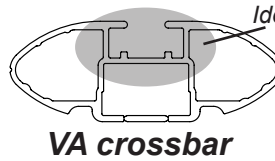

**IDENTIFICATION CHART**

Vehicle	Date	Crossbar	FRONT CROSSBAR					REAR CROSSBAR						
			Front Right Pad/ Clamp	Front Left Pad/ Clamp	Measurement strip length per side	Measurement strip length per side	Measurement Distance ( x )	Foot plate arrow direction	Rear Right Pad/ Clamp	Rear Left Pad/ Clamp	Measurement strip length per side	Measurement strip length per side	Measurement Distance ( x )	Foot plate arrow direction
Toyota Kluger 5dr wagon	08/07-	1375mm	M368 SUB0151	M368 SUB0151	172mm	117mm	1107mm / 43,37/64"	OUT	M368 SUB0151	M368 SUB0151	159mm	104mm	1081mm / 42,9/16"	OUT
			Arrow OUT						Arrow OUT					
Kia Cerato 4dr sedan	01/09-	1260mm	M368 SUB0151	M368 SUB0151	161mm	48mm	970mm / 38,3/16"	OUT	M368 SUB0151	M368 SUB0151	160mm	47mm	968mm / 38,7/64"	OUT
			Arrow OUT						Arrow OUT					
Toyota Highlander 5dr SUV	2008-	1375mm	M368 SUB0151	M368 SUB0151	172mm	117mm	1107mm / 43,37/64"	OUT	M368 SUB0151	M368 SUB0151	159mm	104mm	1081mm / 42,9/16"	OUT
			Arrow OUT						Arrow OUT					
Scion XB 5dr hatch	04-07	1375mm	M368 SUB0151	M368 SUB0151	171mm	116mm	1205mm / 47,7/16"	OUT	M368 SUB0151	M368 SUB0151	168mm	113mm	1099mm / 43,17/64"	OUT
			Arrow OUT						Arrow OUT					
Hyundai Azera 4dr sedan	06-11	1260mm	M368 SUB0151	M368 SUB0151	159mm	46mm	966mm / 38,1/32"	OUT	M368 SUB0151	M368 SUB0151	173mm	60mm	994mm / 39,9/64"	IN
			Arrow OUT						Arrow OUT					

# DK138 Rhino-Rack VA, Aero, Euro & HD [crossbar](#) instruction

**Measurement A:** CENTRE of door jamb to CENTRE arrow of leg foot plate.

**Measurement B:** CENTRE of Front leg foot plate arrow to CENTRE of Rear leg foot plate arrow.

## Hyundai Azera & Hyundai Grandeur Rear Foot Plate

Foot Plate arrow faces IN  
Pad arrow faces OUT

Arrow IN  
Rear Foot Plate

OUTside of vehicle