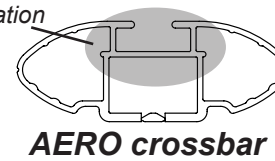

**IDENTIFICATION CHART**

Vehicle	Date	Crossbar	FRONT CROSSBAR					REAR CROSSBAR						
			Front Right Pad/ Clamp	Front Left Pad/ Clamp	Measurement strip length per side	Measurement strip length per side	Measurement Distance ( x )	Foot plate arrow direction	Rear Right Pad/ Clamp	Rear Left Pad/ Clamp	Measurement strip length per side	Measurement strip length per side	Measurement Distance ( x )	Foot plate arrow direction
Toyota Kluger 5dr wagon	08/07-	1375mm	M368 SUB0151	M368 SUB0151	172mm	117mm	1107mm / 43,37/64"	OUT	M368 SUB0151	M368 SUB0151	159mm	104mm	1081mm / 42,9/16"	OUT
			Arrow OUT						Arrow OUT					
Kia Cerato 4dr sedan	01/09-	1260mm	M368 SUB0151	M368 SUB0151	161mm	48mm	970mm / 38,3/16"	OUT	M368 SUB0151	M368 SUB0151	160mm	47mm	968mm / 38,7/64"	OUT
			Arrow OUT						Arrow OUT					
Toyota Highlander 5dr SUV	2008-	1375mm	M368 SUB0151	M368 SUB0151	172mm	117mm	1107mm / 43,37/64"	OUT	M368 SUB0151	M368 SUB0151	159mm	104mm	1081mm / 42,9/16"	OUT
			Arrow OUT						Arrow OUT					
Scion XB 5dr hatch	04-07	1375mm	M368 SUB0151	M368 SUB0151	171mm	116mm	1205mm / 47,7/16"	OUT	M368 SUB0151	M368 SUB0151	168mm	113mm	1099mm / 43,17/64"	OUT
			Arrow OUT						Arrow OUT					
Hyundai Azera 4dr sedan	06-11	1260mm	M368 SUB0151	M368 SUB0151	159mm	46mm	966mm / 38,1/32"	OUT	M368 SUB0151	M368 SUB0151	173mm	60mm	994mm / 39,9/64"	IN
			Arrow OUT						Arrow OUT					

# DK138 Rhino-Rack VA, Aero, Euro & HD [crossbar](#) instruction

**Measurement A:** CENTRE of door jamb to CENTRE arrow of leg foot plate.

**Measurement B:** CENTRE of Front leg foot plate arrow to CENTRE of Rear leg foot plate arrow.

## Hyundai Azera & Hyundai Grandeur Rear Foot Plate

Foot Plate arrow faces IN  
Pad arrow faces OUT

Arrow IN  
Rear Foot Plate

OUTside of vehicle