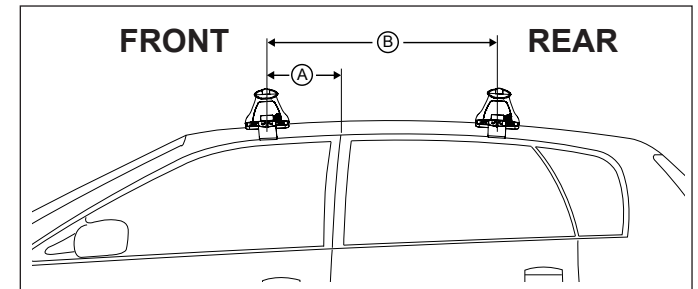

# DK138 Rhino-Rack VA, Aero, Euro & HD [crossbar](#) instruction

**Measurement A:** CENTRE of door jamb to CENTRE arrow of leg foot plate.

**Measurement B:** CENTRE of Front leg foot plate arrow to CENTRE of Rear leg foot plate arrow.

## Hyundai Azera & Hyundai Grandeur Rear Foot Plate

Foot Plate arrow faces IN  
Pad arrow faces OUT

Arrow IN  
Rear Foot Plate

OUTside of vehicle

## Direction of Pad, Arrow and Foot Plates

VEHICLE	Date	Measurement A	Measurement B	Load Rating (includes racks 5kg/11lbs)
Toyota Kluger 5dr wagon	08/07-	150mm / 5,29/32"	800mm / 31,1/2"	60kg / 132lbs
Kia Cerato 4dr sedan	01/09-	250mm / 9,27/32"	650mm / 25,19/32"	50kg / 110lbs
Toyota Highlander 5dr SUV	2008-	150mm / 5,29/32"	800mm / 31,1/2"	60kg / 132lbs
Scion XB 5dr hatch	04-07	300mm / 11,13/16"	750mm / 29,17/32"	50kg / 110lbs
Hyundai Azera 4dr sedan	06-11	210mm / 8,17/64"	700mm / 27,9/16"	50kg / 110lbs
Hyundai Grandeur 4dr sedan TG	02/06-	210mm / 8,17/64"	700mm / 27,9/16"	50kg / 110lbs