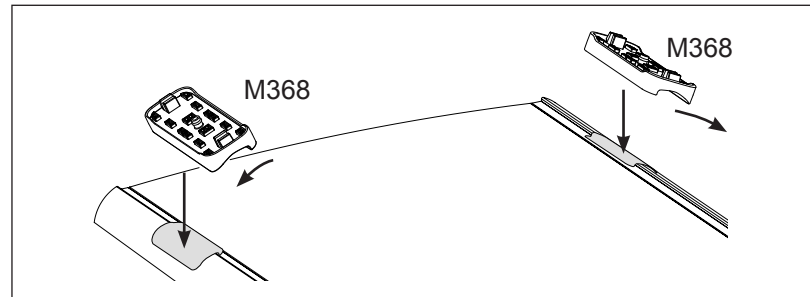

**IDENTIFICATION CHART**

Vehicle	Date	Crossbar	FRONT CROSSBAR					REAR CROSSBAR						
			Front Right Pad/ Clamp	Front Left Pad/ Clamp	Measurement strip length per side	Measurement strip length per side	Measurement Distance ( x )	Foot plate arrow direction	Rear Right Pad/ Clamp	Rear Left Pad/ Clamp	Measurement strip length per side	Measurement strip length per side	Measurement Distance ( x )	Foot plate arrow direction
Toyota Kluger 5dr wagon	08/07-	1375mm	M368 SUB0151	M368 SUB0151	172mm	117mm	1107mm / 43,37/64"	OUT	M368 SUB0151	M368 SUB0151	159mm	104mm	1081mm / 42,9/16"	OUT
			Arrow OUT						Arrow OUT					
Kia Cerato 4dr sedan	01/09-	1260mm	M368 SUB0151	M368 SUB0151	161mm	48mm	970mm / 38,3/16"	OUT	M368 SUB0151	M368 SUB0151	160mm	47mm	968mm / 38,7/64"	OUT
			Arrow OUT						Arrow OUT					
Toyota Highlander 5dr SUV	2008-	1375mm	M368 SUB0151	M368 SUB0151	172mm	117mm	1107mm / 43,37/64"	OUT	M368 SUB0151	M368 SUB0151	159mm	104mm	1081mm / 42,9/16"	OUT
			Arrow OUT						Arrow OUT					
Scion XB 5dr hatch	04-07	1375mm	M368 SUB0151	M368 SUB0151	171mm	116mm	1205mm / 47,7/16"	OUT	M368 SUB0151	M368 SUB0151	168mm	113mm	1099mm / 43,17/64"	OUT
			Arrow OUT						Arrow OUT					
Hyundai Azera 4dr sedan	06-11	1260mm	M368 SUB0151	M368 SUB0151	159mm	46mm	966mm / 38,1/32"	OUT	M368 SUB0151	M368 SUB0151	173mm	60mm	994mm / 39,9/64"	IN
			Arrow OUT						Arrow OUT					

# DK138 Rhino-Rack VA, Aero, Euro & HD [crossbar](#) instruction

**Measurement A:** CENTRE of door jamb to CENTRE arrow of leg foot plate.

**Measurement B:** CENTRE of Front leg foot plate arrow to CENTRE of Rear leg foot plate arrow.

## Hyundai Azera & Hyundai Grandeur Rear Foot Plate

Foot Plate arrow faces IN  
Pad arrow faces OUT

Arrow IN  
Rear Foot Plate

OUTside of vehicle