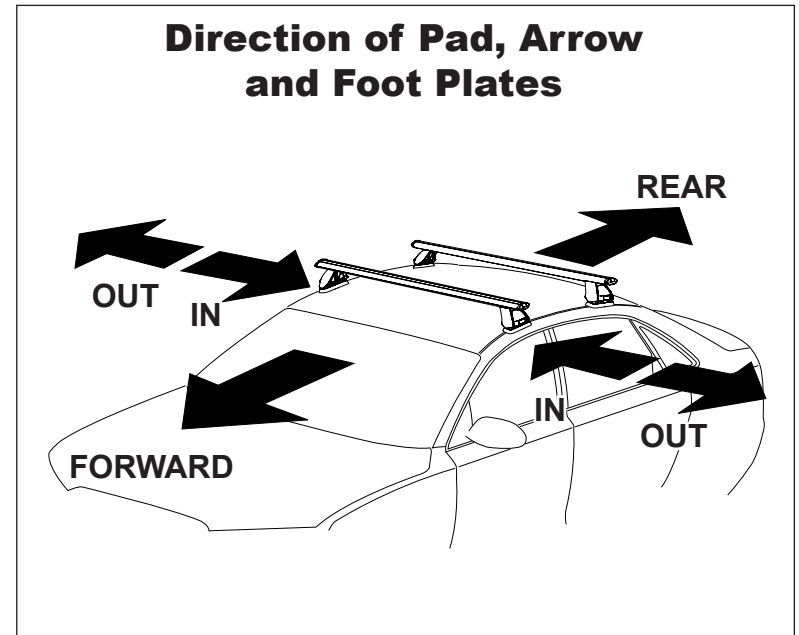

DK067 Rhino-Rack VA, Aero, Euro & HD [crossbar](#) instruction

Measurement A: CENTRE of door jamb to CENTRE arrow of leg foot plate.

Measurement B: CENTRE of Front leg foot plate arrow to CENTRE of Rear leg foot plate arrow.

Carrying capacity: Roof rack is rated to 75kg. Please refer to manufacturers handbook for your vehicles maximum roof load capacity. Always use the lower of the two figures.

VEHICLE	Date	Measurement A	Measurement B	Load Rating (includes racks 5kg/11lbs)
Mitsubishi Pajero NM 4WD Wagon	05/2000 on	300mm / 11,13/16"	850mm / 33,15/32"	75kg / 165lbs
Acura TL 4dr Sedan	2004-2008	180mm / 7,3/32"	650mm / 25,19/32"	50kg / 110lbs
Pontiac G6 4dr Sedan	2005-2009	300mm / 11,13/16"	650mm / 25,19/32"	75kg / 165lbs
SsangYong Stavic 5dr Wagon	06/13 - on	110mm / 11,13/16"	850mm / 33,15/32"	75kg / 165lbs