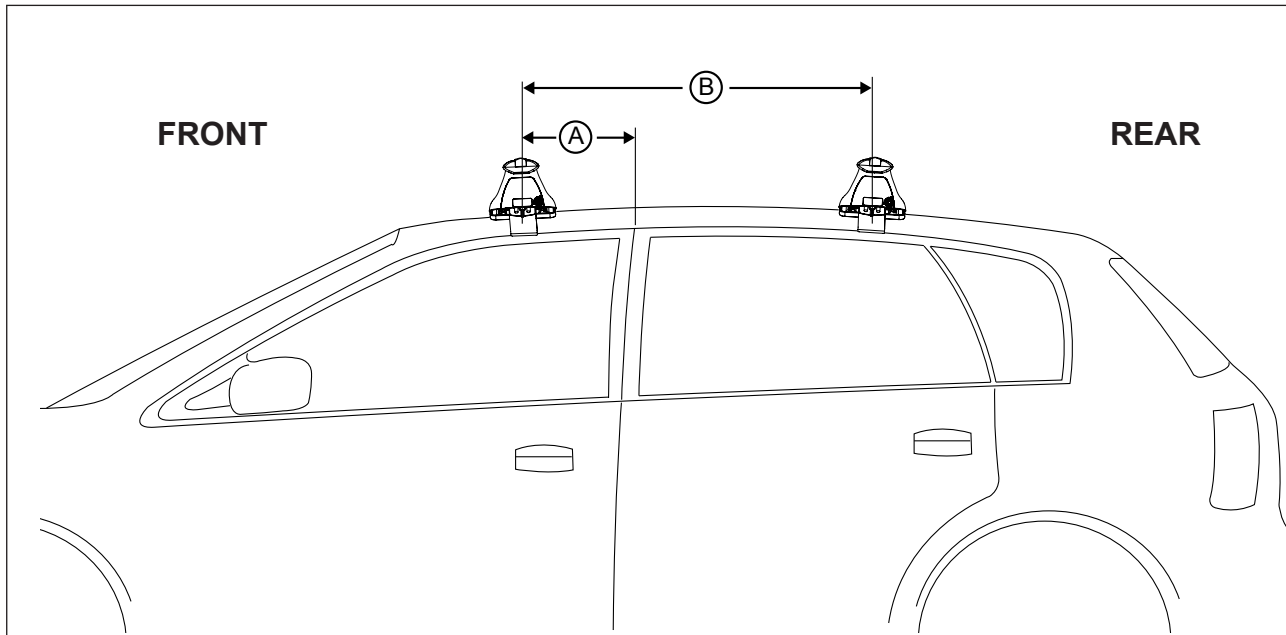

# DK067 Rhino-Rack VA, Aero, Euro & HD [crossbar](#) instruction

**Measurement A:** CENTRE of door jamb to CENTRE arrow of leg foot plate.

**Measurement B:** CENTRE of Front leg foot plate arrow to CENTRE of Rear leg foot plate arrow.

**Carrying capacity:** Roof rack is rated to 75kg. Please refer to manufacturers handbook for your vehicles maximum roof load capacity. Always use the lower of the two figures.

VEHICLE	Date	Measurement A	Measurement B	Load Rating (includes racks 5kg/11lbs)
Mitsubishi Pajero NM 4WD Wagon	05/2000 on	300mm / 11,13/16"	850mm / 33,15/32"	75kg / 165lbs
Acura TL 4dr Sedan	2004-2008	180mm / 7,3/32"	650mm / 25,19/32"	50kg / 110lbs
Pontiac G6 4dr Sedan	2005-2009	300mm / 11,13/16"	650mm / 25,19/32"	75kg / 165lbs
SsangYong Stavic 5dr Wagon	06/13 - on	110mm / 11,13/16"	850mm / 33,15/32"	75kg / 165lbs