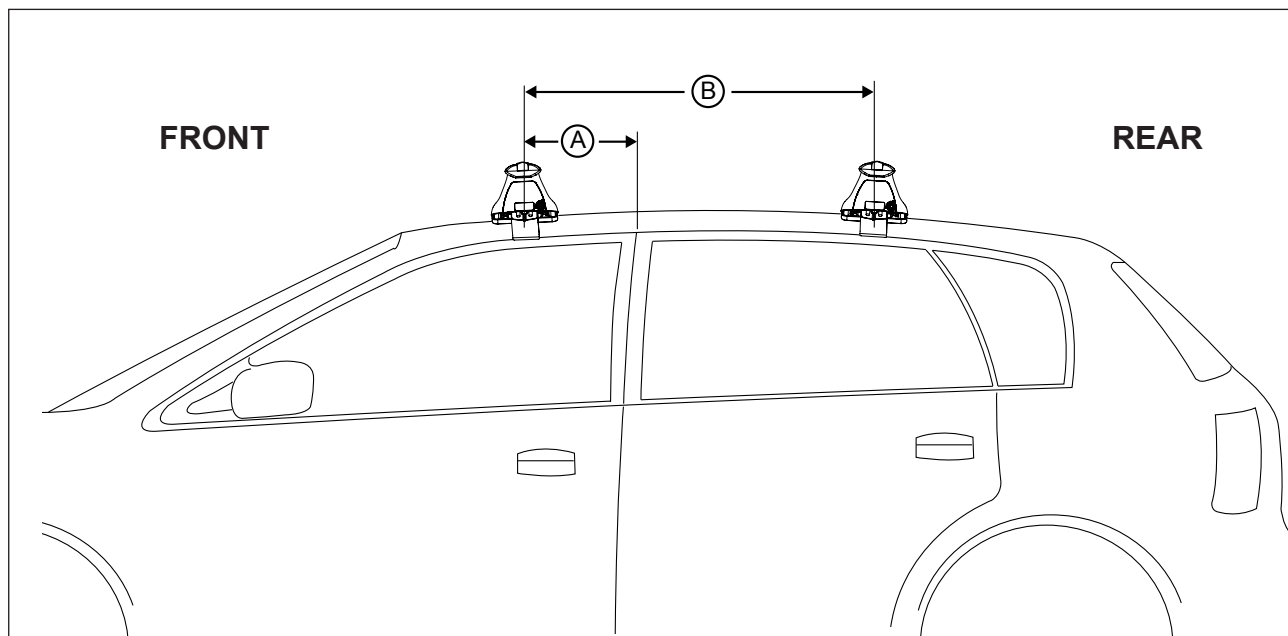

DK001 Rhino-Rack VA, Aero, Euro & HD crossbar instruction

Measurement A: CENTRE of door jamb to CENTRE arrow of leg foot plate.

Measurement B: CENTRE of Front leg foot plate arrow to CENTRE of Rear leg foot plate arrow.

Carrying capacity: Roof rack is rated to 75kg. Please refer to manufacturers handbook for your vehicles maximum roof load capacity. Always use the lower of the two figures.

VEHICLE	Date	Measurement A	Measurement B	Load Rating (includes racks 5kg/ 11lbs)
Ford Focus 5dr Hatch LS/LV	05-11	200mm / 7,7/8"	650mm / 25,19/32"	75kg/ 165lbs
Mitsubishi 380 4dr Sedan DB	05-08	300mm / 11,13/16"	700mm / 27,9/16"	75kg/ 165lbs
Mitsubishi Galant 4dr Sedan	04-07	300mm / 11,13/16"	700mm / 27,9/16"	75kg/ 165lbs