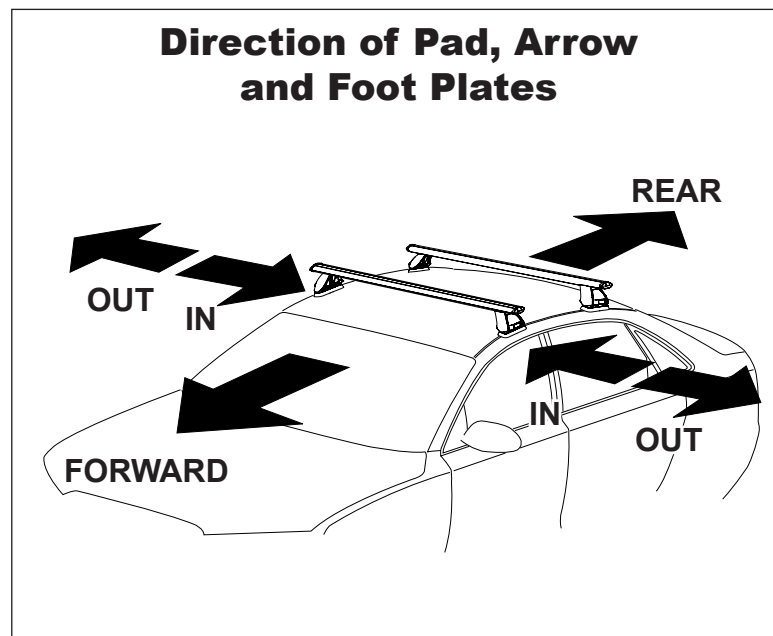

DK001 Rhino-Rack VA, Aero, Euro & HD crossbar instruction

Measurement A: CENTRE of door jamb to CENTRE arrow of leg foot plate.

Measurement B: CENTRE of Front leg foot plate arrow to CENTRE of Rear leg foot plate arrow.

Carrying capacity: Roof rack is rated to 75kg. Please refer to manufacturers handbook for your vehicles maximum roof load capacity. Always use the lower of the two figures.

VEHICLE	Date	Measurement A	Measurement B	Load Rating (includes racks 5kg/ 11lbs)
Ford Focus 5dr Hatch LS/LV	05-11	200mm / 7,7/8"	650mm / 25,19/32"	75kg/ 165lbs
Mitsubishi 380 4dr Sedan DB	05-08	300mm / 11,13/16"	700mm / 27,9/16"	75kg/ 165lbs
Mitsubishi Galant 4dr Sedan	04-07	300mm / 11,13/16"	700mm / 27,9/16"	75kg/ 165lbs