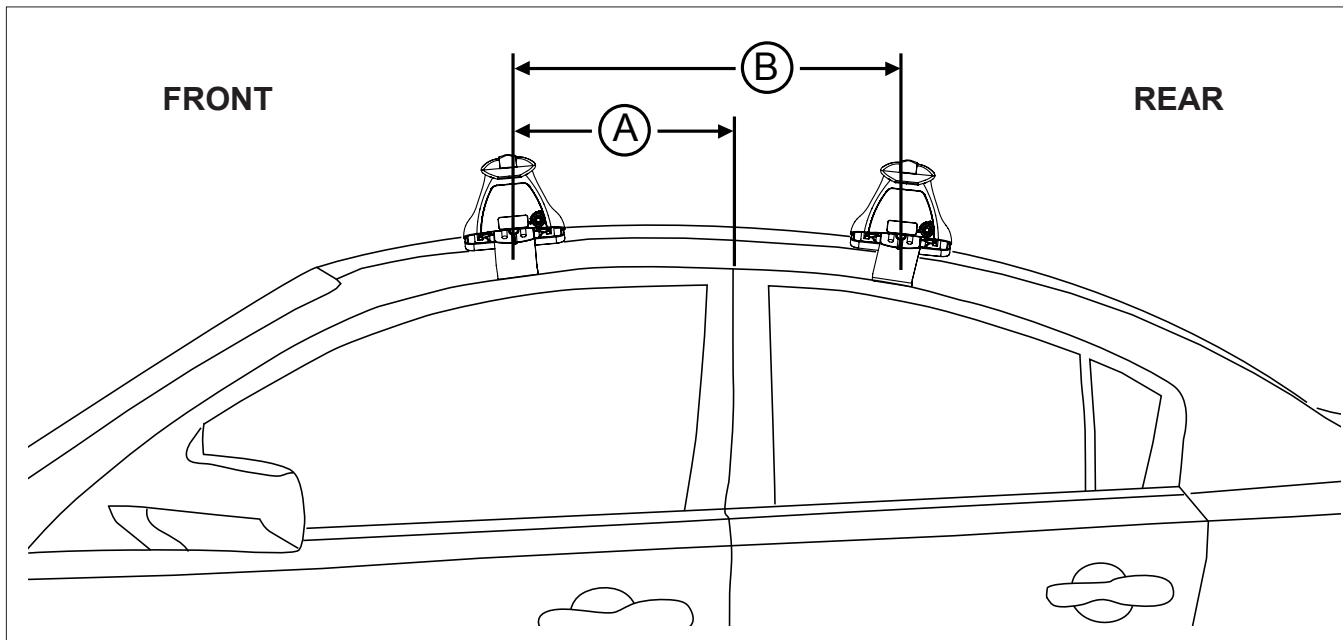

DK387 Rhino-Rack VA, DA, Euro & HD crossbar instruction

Measurement A: CENTRE of door jamb to CENTRE arrow of leg foot plate.

Measurement B: CENTRE of Front leg foot plate arrow to CENTRE of Rear leg foot plate arrow.

Carrying capacity: Roof rack is rated to 75kg. Please refer to manufacturers handbook for your vehicles maximum roof load capacity. Always use the lower of the two figures.

VEHICLE	Date		Measurement A	Measurement B	Load Rating (includes racks 5kg/ 11lbs)
Mazda 6 4dr sedan GJ	12/12-	USA 13-	200mm / 7,7/8"	700mm / 27,9/16"	75kg / 165lbs