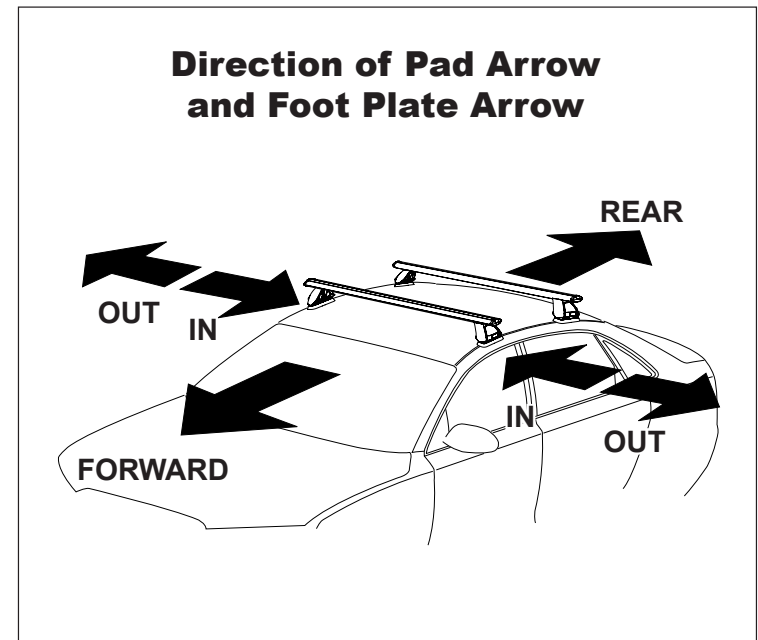

DK387 Rhino-Rack VA, DA, Euro & HD crossbar instruction

Measurement A: CENTRE of door jamb to CENTRE arrow of leg foot plate.

Measurement B: CENTRE of Front leg foot plate arrow to CENTRE of Rear leg foot plate arrow.

Carrying capacity: Roof rack is rated to 75kg. Please refer to manufacturers handbook for your vehicles maximum roof load capacity. Always use the lower of the two figures.

VEHICLE	Date		Measurement A	Measurement B	Load Rating (includes racks 5kg/ 11lbs)
Mazda 6 4dr sedan GJ	12/12-	USA 13-	200mm / 7,7/8"	700mm / 27,9/16"	75kg / 165lbs