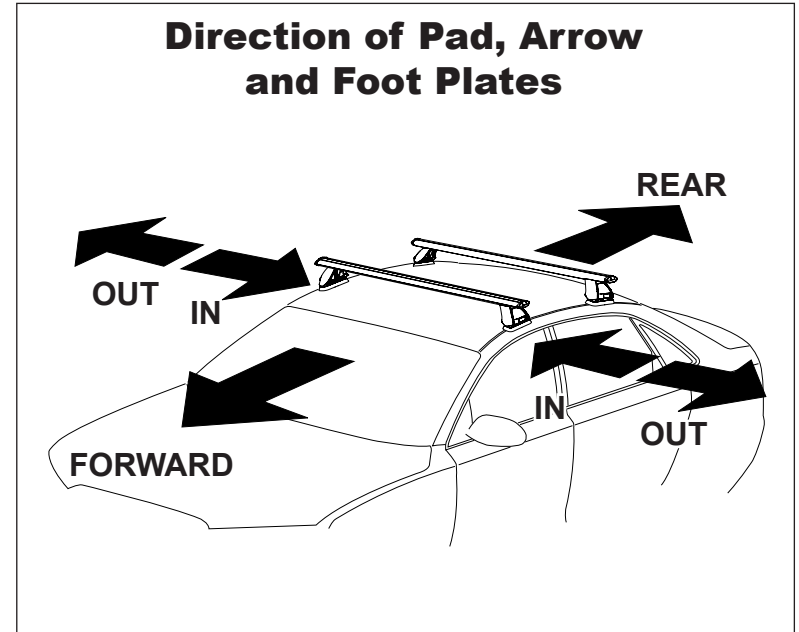

DK108 Rhino-Rack VA, Aero, Euro & HD crossbar instruction

Measurement A: CENTRE of door jamb to CENTRE arrow of leg foot plate.

Measurement B: CENTRE of Front leg foot plate arrow to CENTRE of Rear leg foot plate arrow.

Carrying capacity: Roof rack is rated to 75kg. Please refer to manufacturers handbook for your vehicles maximum roof load capacity. Always use the lower of the two figures.

VEHICLE	Date	Measurement A	Measurement B	Load Rating (includes racks 5kg/ 11lbs)
Nissan Navara D40 Dual Cab	11/05-	260mm / 10,15/64"	750mm / 29,17/32"	75kg / 165lbs
Nissan Frontier D40 Crew Cab	05-	260mm / 10,15/64"	750mm / 29,17/32"	75kg / 165lbs
Suzuki Equator Crew Cab	05-	260mm / 10,15/64"	750mm / 29,17/32"	75kg / 165lbs
Nissan Navara D40 (FRONT)	11/05-	260mm / 10,15/64"	-	37.5kg / 82lbs
Nissan Navara D40 (Rear)	11/05-	-	750mm / 29,17/32"	37.5kg / 82 lbs