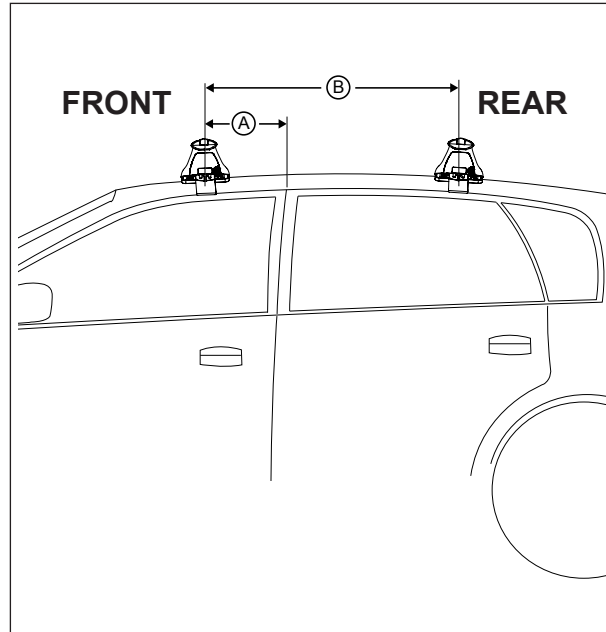

DK108 Rhino-Rack VA, Aero, Euro & HD crossbar instruction

Measurement A: CENTRE of door jamb to CENTRE arrow of leg foot plate.

Measurement B: CENTRE of Front leg foot plate arrow to CENTRE of Rear leg foot plate arrow.

Carrying capacity: Roof rack is rated to 75kg. Please refer to manufacturers handbook for your vehicles maximum roof load capacity. Always use the lower of the two figures.

VEHICLE	Date	Measurement A	Measurement B	Load Rating (includes racks 5kg/ 11lbs)
Nissan Navara D40 Dual Cab	11/05-	260mm / 10,15/64"	750mm / 29,17/32"	75kg / 165lbs
Nissan Frontier D40 Crew Cab	05-	260mm / 10,15/64"	750mm / 29,17/32"	75kg / 165lbs
Suzuki Equator Crew Cab	05-	260mm / 10,15/64"	750mm / 29,17/32"	75kg / 165lbs
Nissan Navara D40 (FRONT)	11/05-	260mm / 10,15/64"	-	37.5kg / 82lbs
Nissan Navara D40 (Rear)	11/05-	-	750mm / 29,17/32"	37.5kg / 82 lbs