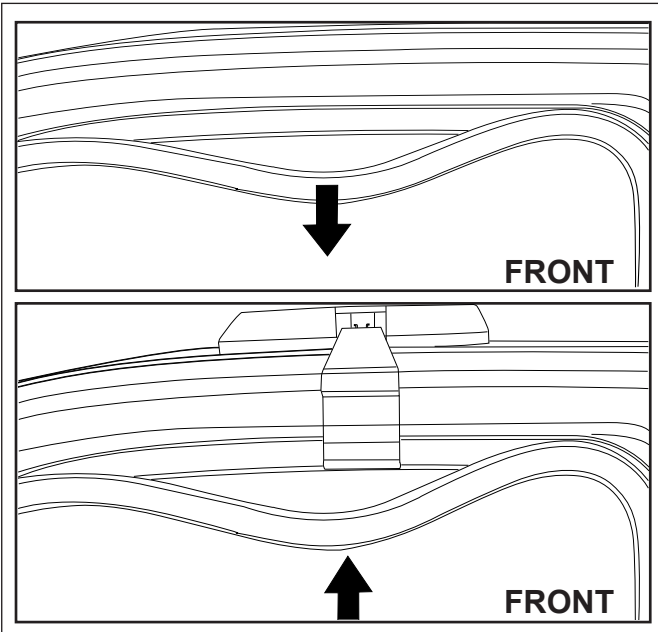

DK108 Rhino-Rack VA, Aero, Euro & HD crossbar instruction

Measurement A: CENTRE of door jamb to CENTRE arrow of leg foot plate.

Measurement B: CENTRE of Front leg foot plate arrow to CENTRE of Rear leg foot plate arrow.

Carrying capacity: Roof rack is rated to 75kg. Please refer to manufacturers handbook for your vehicles maximum roof load capacity. Always use the lower of the two figures.

VEHICLE	Date	Measurement A	Measurement B	Load Rating (includes racks 5kg/ 11lbs)
Nissan Navara D40 Dual Cab	11/05-	260mm / 10,15/64"	750mm / 29,17/32"	75kg / 165lbs
Nissan Frontier D40 Crew Cab	05-	260mm / 10,15/64"	750mm / 29,17/32"	75kg / 165lbs
Suzuki Equator Crew Cab	05-	260mm / 10,15/64"	750mm / 29,17/32"	75kg / 165lbs
Nissan Navara D40 (FRONT)	11/05-	260mm / 10,15/64"	-	37.5kg / 82lbs
Nissan Navara D40 (Rear)	11/05-	-	750mm / 29,17/32"	37.5kg / 82 lbs