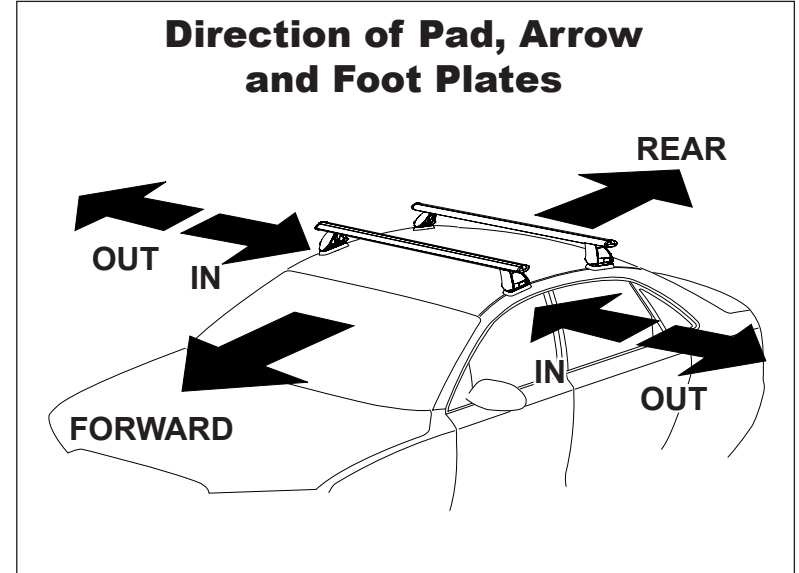

DK374/DK373H Rhino-Rack VA, DA, Euro & HD crossbar instruction

Measurement A: CENTRE of door jamb to CENTRE arrow of leg foot plate.

Measurement B: CENTRE of Front leg foot plate arrow to CENTRE of Rear leg foot plate arrow.

Carrying capacity: Roof rack is rated to 75kg. Please refer to manufacturers handbook for your vehicles maximum roof load capacity. Always use the lower of the two figures.

The top section of the rubber door jamb seal needs to be pulled down in order to fit the clamps. Re-fit rubber once clamps are in place and tightened.

VEHICLE	Date	Measurement A	Measurement B	Load Rating (includes racks 5kg/ 11lbs)
Nissan Navara D40 Extra Cab	05-	260mm / 10,15/64"	600mm / 23,5/8"	75kg/ 165lbs
Nissan Frontier D40 King Cab	05-	260mm / 10,15/64"	600mm / 23,5/8"	75kg/ 165lbs
Suzuki Equator Extended Cab	09-	260mm / 10,15/64"	600mm / 23,5/8"	75kg/ 165lbs