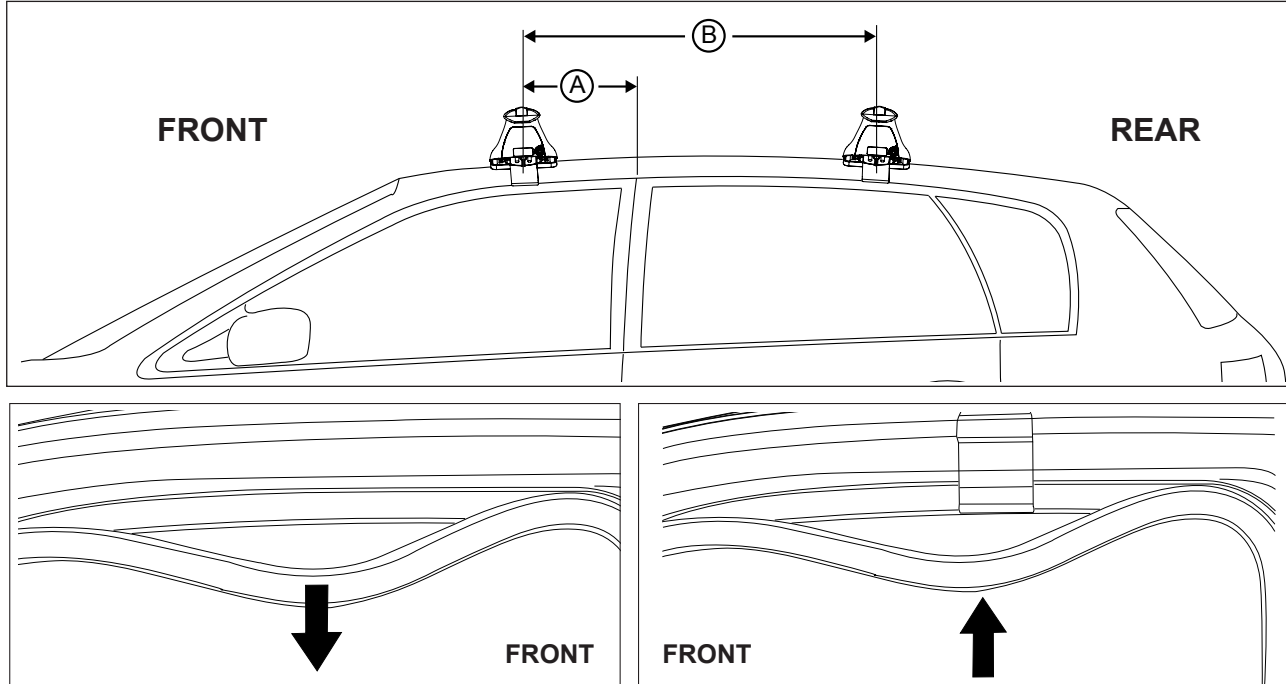

DK374/DK373H Rhino-Rack VA, DA, Euro & HD crossbar instruction

Measurement A: CENTRE of door jamb to CENTRE arrow of leg foot plate.

Measurement B: CENTRE of Front leg foot plate arrow to CENTRE of Rear leg foot plate arrow.

Carrying capacity: Roof rack is rated to 75kg. Please refer to manufacturers handbook for your vehicles maximum roof load capacity. Always use the lower of the two figures.

The top section of the rubber door jamb seal needs to be pulled down in order to fit the clamps. Re-fit rubber once clamps are in place and tightened.

VEHICLE	Date	Measurement A	Measurement B	Load Rating (includes racks 5kg/ 11lbs)
Nissan Navara D40 Extra Cab	05-	260mm / 10,15/64"	600mm / 23,5/8"	75kg/ 165lbs
Nissan Frontier D40 King Cab	05-	260mm / 10,15/64"	600mm / 23,5/8"	75kg/ 165lbs
Suzuki Equator Extended Cab	09-	260mm / 10,15/64"	600mm / 23,5/8"	75kg/ 165lbs