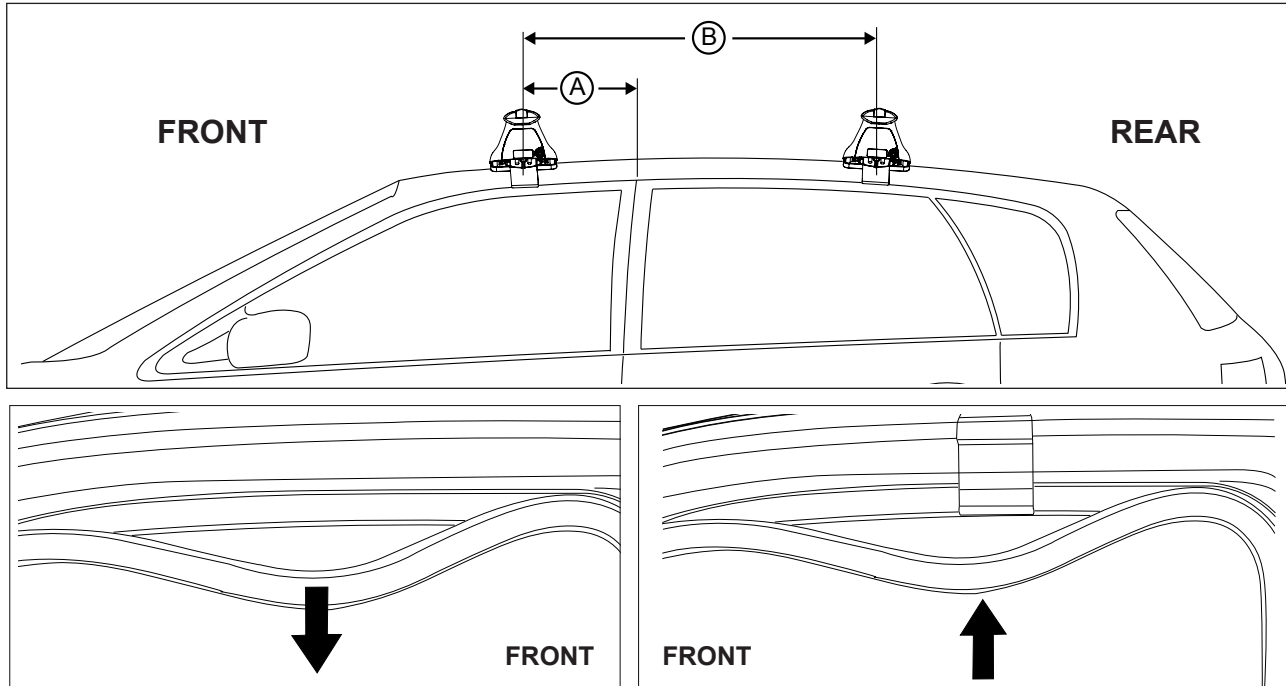

DK374/DK373H Rhino-Rack VA, DA, Euro & HD crossbar instruction

Measurement A: CENTRE of door jamb to CENTRE arrow of leg foot plate.

Measurement B: CENTRE of Front leg foot plate arrow to CENTRE of Rear leg foot plate arrow.

Carrying capacity: Roof rack is rated to 75kg. Please refer to manufacturers handbook for your vehicles maximum roof load capacity. Always use the lower of the two figures.

The top section of the rubber door jamb seal needs to be pulled down in order to fit the clamps. Re-fit rubber once clamps are in place and tightened.

VEHICLE	Date	Measurement A	Measurement B	Load Rating (includes racks 5kg/ 11lbs)
Nissan Navara D40 Extra Cab	05-	260mm / 10,15/64"	600mm / 23,5/8"	75kg/ 165lbs
Nissan Frontier D40 King Cab	05-	260mm / 10,15/64"	600mm / 23,5/8"	75kg/ 165lbs
Suzuki Equator Extended Cab	09-	260mm / 10,15/64"	600mm / 23,5/8"	75kg/ 165lbs