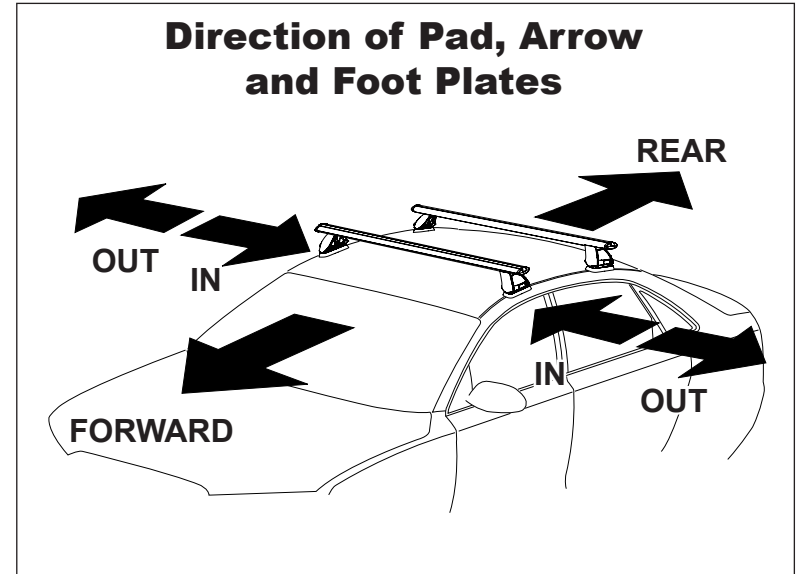

DK374/DK373H Rhino-Rack VA, DA, Euro & HD crossbar instruction

Measurement A: CENTRE of door jamb to CENTRE arrow of leg foot plate.

Measurement B: CENTRE of Front leg foot plate arrow to CENTRE of Rear leg foot plate arrow.

Carrying capacity: Roof rack is rated to 75kg. Please refer to manufacturers handbook for your vehicles maximum roof load capacity. Always use the lower of the two figures.

The top section of the rubber door jamb seal needs to be pulled down in order to fit the clamps. Re-fit rubber once clamps are in place and tightened.

VEHICLE	Date	Measurement A	Measurement B	Load Rating (includes racks 5kg/ 11lbs)
Nissan Navara D40 Extra Cab	05-	260mm / 10,15/64"	600mm / 23,5/8"	75kg/ 165lbs
Nissan Frontier D40 King Cab	05-	260mm / 10,15/64"	600mm / 23,5/8"	75kg/ 165lbs
Suzuki Equator Extended Cab	09-	260mm / 10,15/64"	600mm / 23,5/8"	75kg/ 165lbs