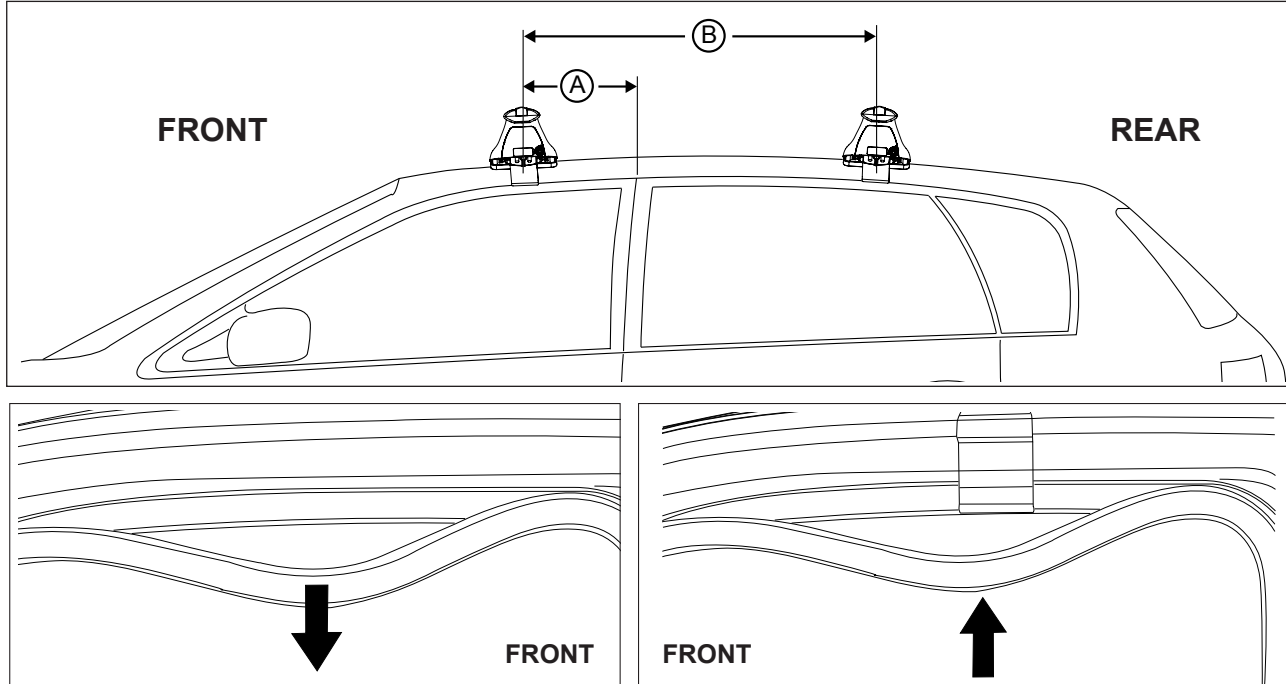

# DK374/DK373H Rhino-Rack VA, DA, Euro & HD crossbar instruction

**Measurement A:** CENTRE of door jamb to CENTRE arrow of leg foot plate.

**Measurement B:** CENTRE of Front leg foot plate arrow to CENTRE of Rear leg foot plate arrow.

**Carrying capacity:** Roof rack is rated to 75kg. Please refer to manufacturers handbook for your vehicles maximum roof load capacity. Always use the lower of the two figures.

The top section of the rubber door jamb seal needs to be pulled down in order to fit the clamps. Re-fit rubber once clamps are in place and tightened.

VEHICLE	Date	Measurement A	Measurement B	Load Rating (includes racks 5kg/ 11lbs)
Nissan Navara D40 Extra Cab	05-	260mm / 10,15/64"	600mm / 23,5/8"	75kg/ 165lbs
Nissan Frontier D40 King Cab	05-	260mm / 10,15/64"	600mm / 23,5/8"	75kg/ 165lbs
Suzuki Equator Extended Cab	09-	260mm / 10,15/64"	600mm / 23,5/8"	75kg/ 165lbs