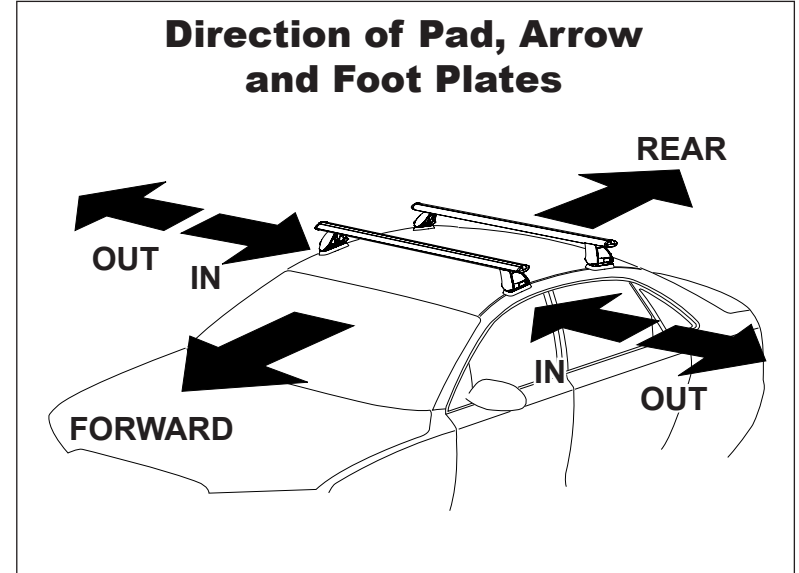

# DK374/DK373H Rhino-Rack VA, DA, Euro & HD crossbar instruction

**Measurement A:** CENTRE of door jamb to CENTRE arrow of leg foot plate.

**Measurement B:** CENTRE of Front leg foot plate arrow to CENTRE of Rear leg foot plate arrow.

**Carrying capacity:** Roof rack is rated to 75kg. Please refer to manufacturers handbook for your vehicles maximum roof load capacity. Always use the lower of the two figures.

The top section of the rubber door jamb seal needs to be pulled down in order to fit the clamps. Re-fit rubber once clamps are in place and tightened.

VEHICLE	Date	Measurement A	Measurement B	Load Rating (includes racks 5kg/ 11lbs)
Nissan Navara D40 Extra Cab	05-	260mm / 10,15/64"	600mm / 23,5/8"	75kg/ 165lbs
Nissan Frontier D40 King Cab	05-	260mm / 10,15/64"	600mm / 23,5/8"	75kg/ 165lbs
Suzuki Equator Extended Cab	09-	260mm / 10,15/64"	600mm / 23,5/8"	75kg/ 165lbs