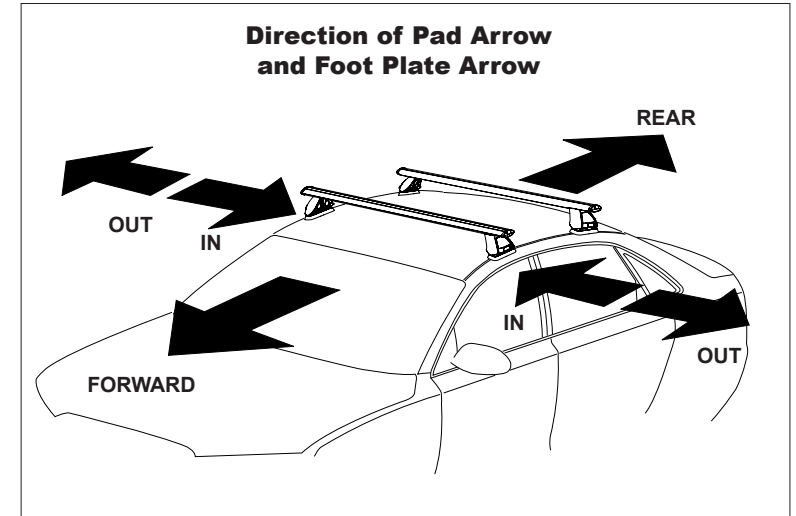

DK377/DK377H Rhino-Rack VA, DA, Euro & HD crossbar instruction

Measurement A: CENTRE of door jamb to CENTRE arrow of leg foot plate.

Measurement B: CENTRE of Front leg foot plate arrow to CENTRE of Rear leg foot plate arrow.

Carrying capacity: Roof rack is rated to 75kg. Please refer to manufacturers handbook for your vehicles maximum roof load capacity. Always use the lower of the two figures.

VEHICLE	Date	Measurement A	Measurement B	Measurement C	Load Rating (includes racks 5kg/ 11lbs)
Chevrolet Silverado 1500 Crew Cab GMC Sierra 1500 Crew Cab	14-	250mm / 9,27/32"	800mm / 31,1/2"	550mm / 21,21/32"	35kg / 77lbs (one crossbar) 75kg / 165lbs (two crossbars)
Chevrolet Silverado 1500 Double Cab GMC Sierra 1500 Double Cab	14-	250mm / 9,27/32"	700mm / 27,9/16"	450mm / 17,23/32"	35kg / 77lbs (one crossbar) 75kg / 165lbs (two crossbars)
Chevrolet Silverado 1500 Crew Cab (Single Centre bar) GMC Sierra 1500 Crew Cab (Single Centre bar)	14-	-	-	250mm / 9,27/32"	35kg / 77lbs (one crossbar)