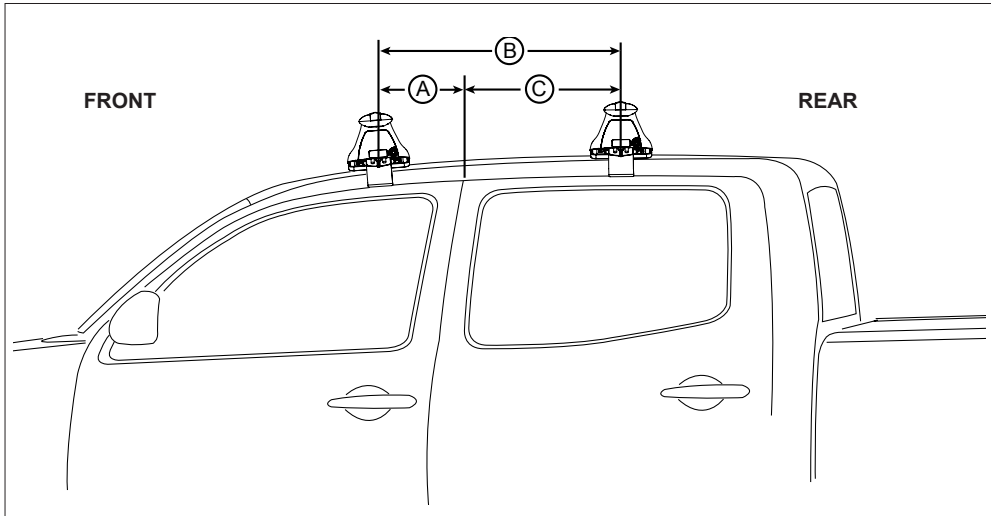

DK377/DK377H Rhino-Rack VA, DA, Euro & HD crossbar instruction

Measurement A: CENTRE of door jamb to CENTRE arrow of leg foot plate.

Measurement B: CENTRE of Front leg foot plate arrow to CENTRE of Rear leg foot plate arrow.

Carrying capacity: Roof rack is rated to 75kg. Please refer to manufacturers handbook for your vehicles maximum roof load capacity. Always use the lower of the two figures.

VEHICLE	Date	Measurement A	Measurement B	Measurement C	Load Rating (includes racks 5kg/ 11lbs)
Chevrolet Silverado 1500 Crew Cab GMC Sierra 1500 Crew Cab	14-	250mm / 9,27/32"	800mm / 31,1/2"	550mm / 21,21/32"	35kg / 77lbs (one crossbar) 75kg / 165lbs (two crossbars)
Chevrolet Silverado 1500 Double Cab GMC Sierra 1500 Double Cab	14-	250mm / 9,27/32"	700mm / 27,9/16"	450mm / 17,23/32"	35kg / 77lbs (one crossbar) 75kg / 165lbs (two crossbars)
Chevrolet Silverado 1500 Crew Cab (Single Centre bar) GMC Sierra 1500 Crew Cab (Single Centre bar)	14-	-	-	250mm / 9,27/32"	35kg / 77lbs (one crossbar)