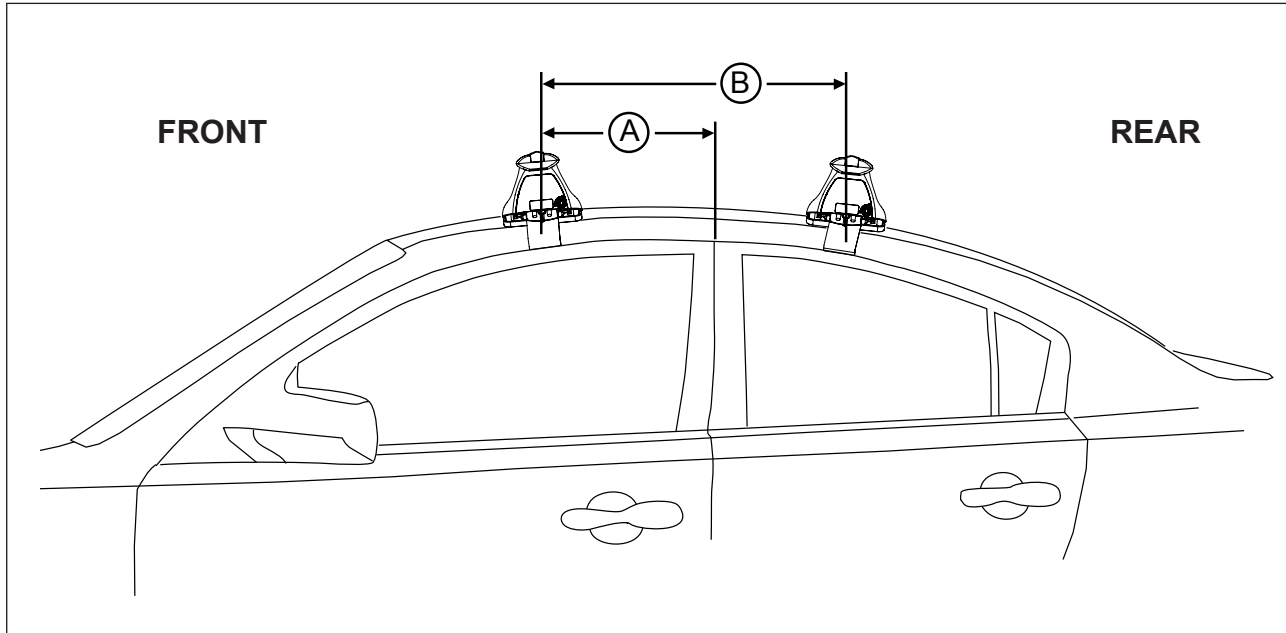

DK380 Rhino-Rack VA, DA, Euro & HD crossbar instruction

Measurement A: CENTRE of door jamb to CENTRE arrow of leg foot plate.

Measurement B: CENTRE of Front leg foot plate arrow to CENTRE of Rear leg foot plate arrow.

Carrying capacity: Roof rack is rated to 75kg. Please refer to manufacturers handbook for your vehicles maximum roof load capacity. Always use the lower of the two figures.

VEHICLE	Date	Measurement A	Measurement B	Load Rating (includes racks 5kg/ 11lbs)
Lexus IS/IS h 4dr sedan	13-	230mm / 9,1/16"	690mm / 27,3/16"	75kg/ 165lbs