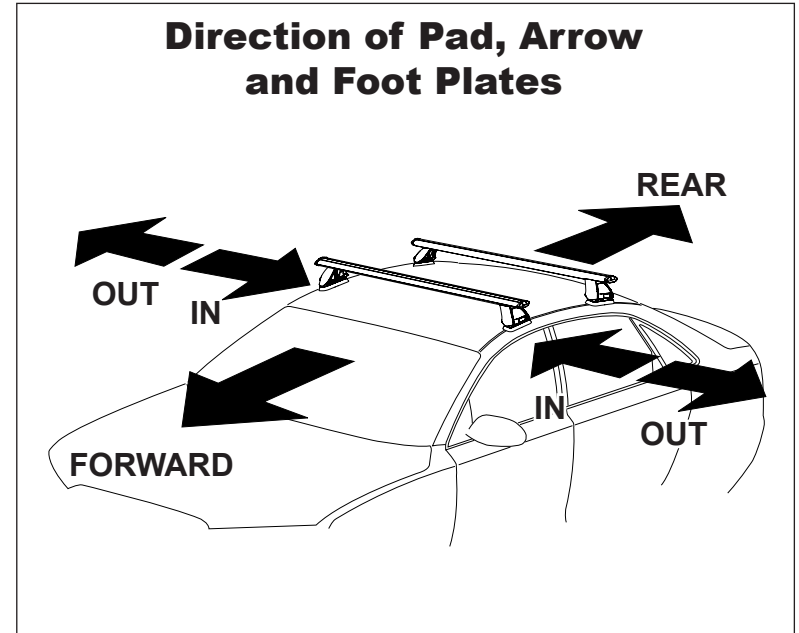

DK380 Rhino-Rack VA, DA, Euro & HD crossbar instruction

Measurement A: CENTRE of door jamb to CENTRE arrow of leg foot plate.

Measurement B: CENTRE of Front leg foot plate arrow to CENTRE of Rear leg foot plate arrow.

Carrying capacity: Roof rack is rated to 75kg. Please refer to manufacturers handbook for your vehicles maximum roof load capacity. Always use the lower of the two figures.

VEHICLE	Date	Measurement A	Measurement B	Load Rating (includes racks 5kg/ 11lbs)
Lexus IS/IS h 4dr sedan	13-	230mm / 9,1/16"	690mm / 27,3/16"	75kg/ 165lbs