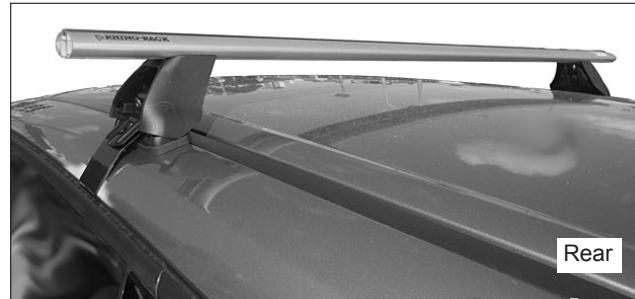

DK375 Rhino-Rack VA, DA, Euro & HD crossbar instruction

Measurement A: CENTRE of door jamb to CENTRE arrow of leg foot plate.

Measurement B: CENTRE of Front leg foot plate arrow to CENTRE of Rear leg foot plate arrow.

Carrying capacity: Roof rack is rated to 75kg. Please refer to manufacturers handbook for your vehicles maximum roof load capacity. Always use the lower of the two figures.

VEHICLE	Date	Measurement A	Measurement B	Load Rating (includes racks 5kg/ 11lbs)
Ford Kuga 4dr SUV	5/13-	130mm / 5,1/8"	700mm / 27,9/16"	75kg/ 165lbs
	3/13-	130mm / 5,1/8"	700mm / 27,9/16"	75kg/ 165lbs
	13-14	130mm / 5,1/8"	700mm / 27,9/16"	75kg/ 165lbs
Ford Escape 4dr SUV	13-14	130mm / 5,1/8"	700mm / 27,9/16"	75kg/ 165lbs