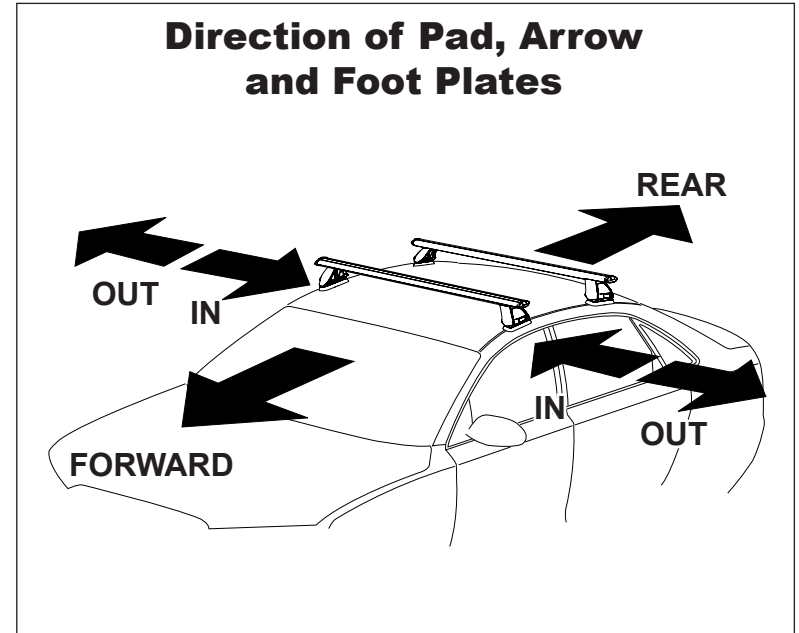

DK375 Rhino-Rack VA, DA, Euro & HD crossbar instruction

Measurement A: CENTRE of door jamb to CENTRE arrow of leg foot plate.

Measurement B: CENTRE of Front leg foot plate arrow to CENTRE of Rear leg foot plate arrow.

Carrying capacity: Roof rack is rated to 75kg. Please refer to manufacturers handbook for your vehicles maximum roof load capacity. Always use the lower of the two figures.

VEHICLE	Date	Measurement A	Measurement B	Load Rating (includes racks 5kg/ 11lbs)
Ford Kuga 4dr SUV	5/13-	130mm / 5,1/8"	700mm / 27,9/16"	75kg/ 165lbs
	3/13-	130mm / 5,1/8"	700mm / 27,9/16"	75kg/ 165lbs
	13-14	130mm / 5,1/8"	700mm / 27,9/16"	75kg/ 165lbs
Ford Escape 4dr SUV	13-14	130mm / 5,1/8"	700mm / 27,9/16"	75kg/ 165lbs