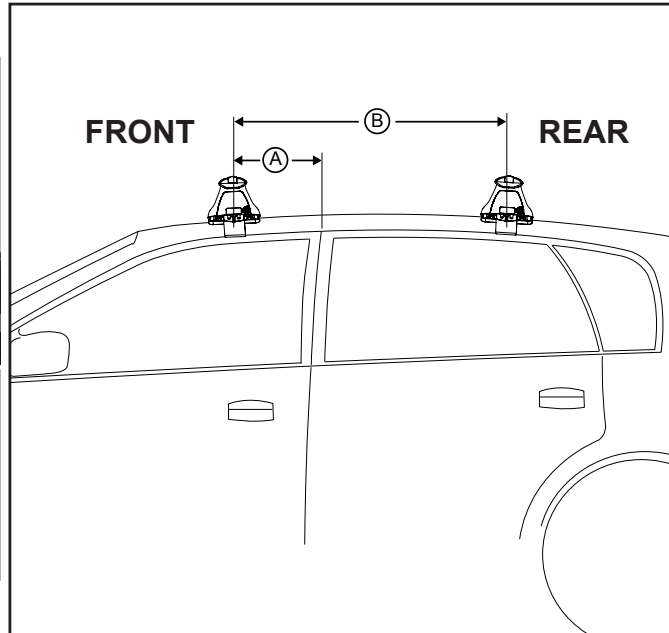

DK133 Rhino-Rack VA, Aero, Euro & HD crossbar instruction

Measurement A: CENTRE of door jamb to CENTRE arrow of leg foot plate.

Measurement B: CENTRE of Front leg foot plate arrow to CENTRE of Rear leg foot plate arrow.

Carrying capacity: Roof rack is rated to 75kg. Please refer to manufacturers handbook for your vehicles maximum roof load capacity. Always use the lower of the two figures.

VEHICLE	Date	Measurement A	Measurement B	Load Rating (includes racks 5kg/11lbs)
Ford Falcon / FPV FG 4dr sedan	2008-	220mm / 8,21/32"	750mm / 29,17/32"	75kg / 165lbs
Ford Falcon / FPV FG 4dr sedan (front bar only)	2008-	220mm / 8,21/32"	N/A	38kg / 84lbs
Ford Falcon / FPV FG utility (front bar only)	2008-	150mm / 5,29/32"	N/A	38kg / 84lbs
Volvo V70 5dr wagon	00-07	60mm / 2,23/64"	750mm / 29,17/32"	60kg / 132lbs
Nissan Maxima 4dr Sedan	2016-	280mm / 11"	700mm / 27 9/16"	75kg / 165lbs