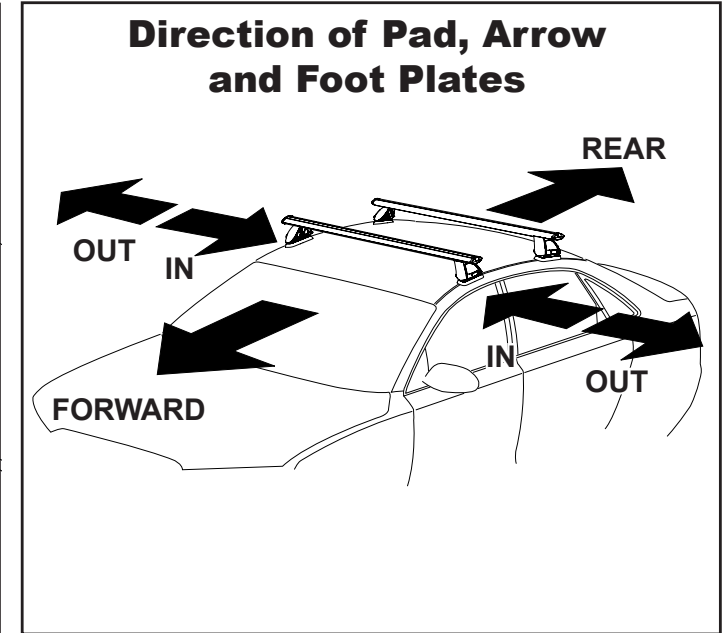

DK133 Rhino-Rack VA, Aero, Euro & HD crossbar instruction

Measurement A: CENTRE of door jamb to CENTRE arrow of leg foot plate.

Measurement B: CENTRE of Front leg foot plate arrow to CENTRE of Rear leg foot plate arrow.

Carrying capacity: Roof rack is rated to 75kg. Please refer to manufacturers handbook for your vehicles maximum roof load capacity. Always use the lower of the two figures.

VEHICLE	Date	Measurement A	Measurement B	Load Rating (includes racks 5kg/11lbs)
Ford Falcon / FPV FG 4dr sedan	2008-	220mm / 8,21/32"	750mm / 29,17/32"	75kg / 165lbs
Ford Falcon / FPV FG 4dr sedan (front bar only)	2008-	220mm / 8,21/32"	N/A	38kg / 84lbs
Ford Falcon / FPV FG utility (front bar only)	2008-	150mm / 5,29/32"	N/A	38kg / 84lbs
Volvo V70 5dr wagon	00-07	60mm / 2,23/64"	750mm / 29,17/32"	60kg / 132lbs
Nissan Maxima 4dr Sedan	2016-	280mm / 11"	700mm / 27 9/16"	75kg / 165lbs