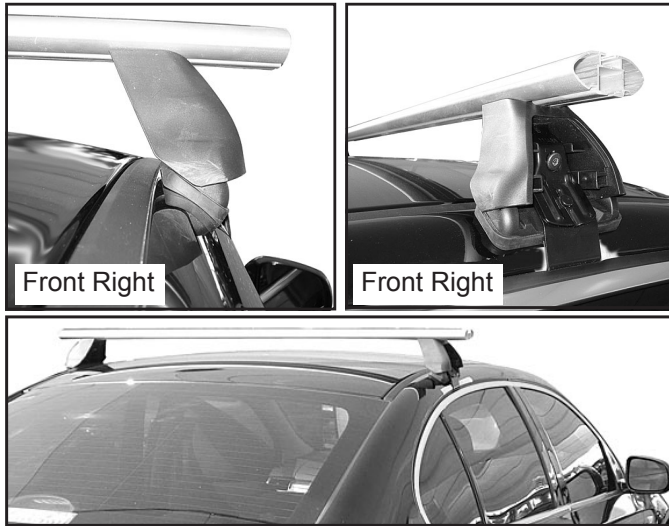

DK133 Rhino-Rack VA, Aero, Euro & HD crossbar instruction

Measurement A: CENTRE of door jamb to CENTRE arrow of leg foot plate.

Measurement B: CENTRE of Front leg foot plate arrow to CENTRE of Rear leg foot plate arrow.

Carrying capacity: Roof rack is rated to 75kg. Please refer to manufacturers handbook for your vehicles maximum roof load capacity. Always use the lower of the two figures.

VEHICLE	Date	Measurement A	Measurement B	Load Rating (includes racks 5kg/11lbs)
Ford Falcon / FPV FG 4dr sedan	2008-	220mm / 8,21/32"	750mm / 29,17/32"	75kg / 165lbs
Ford Falcon / FPV FG 4dr sedan (front bar only)	2008-	220mm / 8,21/32"	N/A	38kg / 84lbs
Ford Falcon / FPV FG utility (front bar only)	2008-	150mm / 5,29/32"	N/A	38kg / 84lbs
Volvo V70 5dr wagon	00-07	60mm / 2,23/64"	750mm / 29,17/32"	60kg / 132lbs
Nissan Maxima 4dr Sedan	2016-	280mm / 11"	700mm / 27 9/16"	75kg / 165lbs