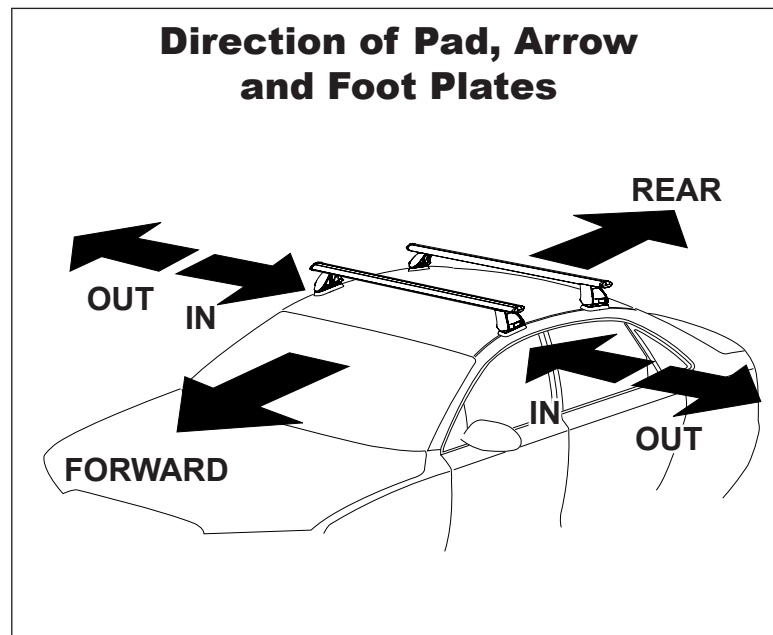

DK118 Rhino-Rack VA, Aero, Euro & HD crossbar instruction

Measurement A: CENTRE of door jamb to CENTRE arrow of leg foot plate.

Measurement B: CENTRE of Front leg foot plate arrow to CENTRE of Rear leg foot plate arrow.

Carrying capacity: Roof rack is rated to 75kg. Please refer to manufacturers handbook for your vehicles maximum roof load capacity. Always use the lower of the two figures.

VEHICLE	Date	Measurement A	Measurement B	Load Rating (includes racks 5kg/11lbs)
Volkswagen R32 (MK5) 5dr hatch (AU/NZ)	07/06-03/10	200mm / 7,7/8"	750mm / 29,17/32"	75kg / 165lbs
Volkswagen R32 (MK5) 5dr hatch (EUR)	05-09	200mm / 7,7/8"	750mm / 29,17/32"	75kg / 165lbs