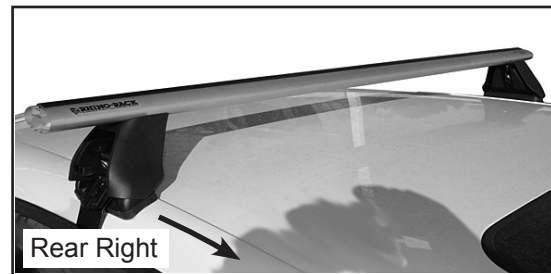

DK118 Rhino-Rack VA, Aero, Euro & HD [crossbar](#) instruction

Measurement A: CENTRE of door jamb to CENTRE arrow of leg foot plate.

Measurement B: CENTRE of Front leg foot plate arrow to CENTRE of Rear leg foot plate arrow.

Carrying capacity: Roof rack is rated to 75kg. Please refer to manufacturers handbook for your vehicles maximum roof load capacity. Always use the lower of the two figures.

VEHICLE	Date	Measurement A	Measurement B	Load Rating (includes racks 5kg/ 11lbs)
Volkswagen Golf (MK5) 5dr hatch (AU/NZ)	08/04-9/09	200mm / 7,7/8"	750mm / 29,17/32"	75kg / 165lbs
Volkswagen Golf (MK5) 5dr hatch (EUR)	04-09	200mm / 7,7/8"	750mm / 29,17/32"	75kg / 165lbs
Volkswagen Rabbit (MK5) 5dr hatch (USA)	06-09	200mm / 7,7/8"	750mm / 29,17/32"	75kg / 165lbs
Volkswagen GTI (MK5) 5dr hatch (AU/NZ)	08/04-9/09	200mm / 7,7/8"	750mm / 29,17/32"	75kg / 165lbs
Volkswagen GTI (MK5) 5dr hatch (EUR)	04-09	200mm / 7,7/8"	750mm / 29,17/32"	75kg / 165lbs
Volkswagen GTI (MK5) 5dr hatch (USA)	06-09	200mm / 7,7/8"	750mm / 29,17/32"	75kg / 165lbs