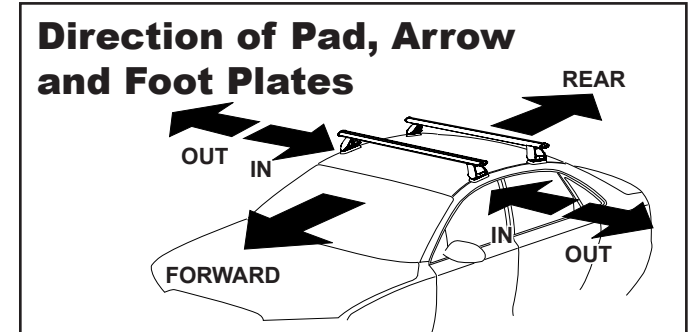

DK118 Rhino-Rack VA, Aero, Euro & HD [crossbar](#) instruction

Measurement A: CENTRE of door jamb to CENTRE arrow of leg foot plate.

Measurement B: CENTRE of Front leg foot plate arrow to CENTRE of Rear leg foot plate arrow.

Carrying capacity: Roof rack is rated to 75kg. Please refer to manufacturers handbook for your vehicles maximum roof load capacity. Always use the lower of the two figures.

VEHICLE	Date	Measurement A	Measurement B	Load Rating (includes racks 5kg/ 11lbs)
Volkswagen Golf (MK5) 5dr hatch (AU/NZ)	08/04-9/09	200mm / 7,7/8"	750mm / 29,17/32"	75kg / 165lbs
Volkswagen Golf (MK5) 5dr hatch (EUR)	04-09	200mm / 7,7/8"	750mm / 29,17/32"	75kg / 165lbs
Volkswagen Rabbit (MK5) 5dr hatch (USA)	06-09	200mm / 7,7/8"	750mm / 29,17/32"	75kg / 165lbs
Volkswagen GTI (MK5) 5dr hatch (AU/NZ)	08/04-9/09	200mm / 7,7/8"	750mm / 29,17/32"	75kg / 165lbs
Volkswagen GTI (MK5) 5dr hatch (EUR)	04-09	200mm / 7,7/8"	750mm / 29,17/32"	75kg / 165lbs
Volkswagen GTI (MK5) 5dr hatch (USA)	06-09	200mm / 7,7/8"	750mm / 29,17/32"	75kg / 165lbs