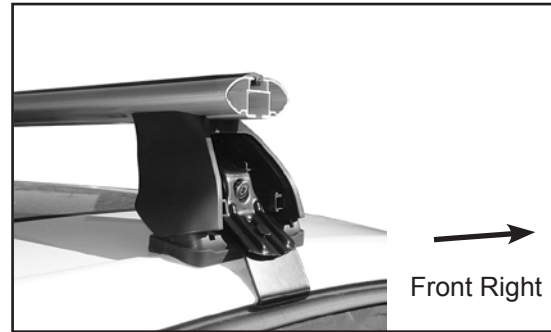

DK118 Rhino-Rack VA, Aero, Euro & HD [crossbar](#) instruction

Measurement A: CENTRE of door jamb to CENTRE arrow of leg foot plate.

Measurement B: CENTRE of Front leg foot plate arrow to CENTRE of Rear leg foot plate arrow.

Carrying capacity: Roof rack is rated to 75kg. Please refer to manufacturers handbook for your vehicles maximum roof load capacity. Always use the lower of the two figures.

VEHICLE	Date	Measurement A	Measurement B	Load Rating (includes racks 5kg/ 11lbs)
Volkswagen Golf (MK5) 5dr hatch (AU/NZ)	08/04-9/09	200mm / 7,7/8"	750mm / 29,17/32"	75kg / 165lbs
Volkswagen Golf (MK5) 5dr hatch (EUR)	04-09	200mm / 7,7/8"	750mm / 29,17/32"	75kg / 165lbs
Volkswagen Rabbit (MK5) 5dr hatch (USA)	06-09	200mm / 7,7/8"	750mm / 29,17/32"	75kg / 165lbs
Volkswagen GTI (MK5) 5dr hatch (AU/NZ)	08/04-9/09	200mm / 7,7/8"	750mm / 29,17/32"	75kg / 165lbs
Volkswagen GTI (MK5) 5dr hatch (EUR)	04-09	200mm / 7,7/8"	750mm / 29,17/32"	75kg / 165lbs
Volkswagen GTI (MK5) 5dr hatch (USA)	06-09	200mm / 7,7/8"	750mm / 29,17/32"	75kg / 165lbs