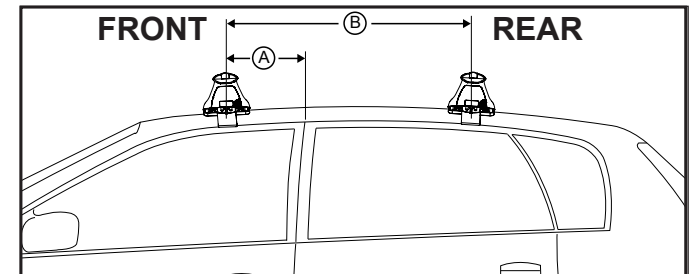

DK118 Rhino-Rack VA, Aero, Euro & HD [crossbar](#) instruction

Measurement A: CENTRE of door jamb to CENTRE arrow of leg foot plate.

Measurement B: CENTRE of Front leg foot plate arrow to CENTRE of Rear leg foot plate arrow.

Carrying capacity: Roof rack is rated to 75kg. Please refer to manufacturers handbook for your vehicles maximum roof load capacity. Always use the lower of the two figures.

VEHICLE	Date	Measurement A	Measurement B	Load Rating (includes racks 5kg/ 11lbs)
Volkswagen Golf (MK5) 5dr hatch (AU/NZ)	08/04-9/09	200mm / 7,7/8"	750mm / 29,17/32"	75kg / 165lbs
Volkswagen Golf (MK5) 5dr hatch (EUR)	04-09	200mm / 7,7/8"	750mm / 29,17/32"	75kg / 165lbs
Volkswagen Rabbit (MK5) 5dr hatch (USA)	06-09	200mm / 7,7/8"	750mm / 29,17/32"	75kg / 165lbs
Volkswagen GTI (MK5) 5dr hatch (AU/NZ)	08/04-9/09	200mm / 7,7/8"	750mm / 29,17/32"	75kg / 165lbs
Volkswagen GTI (MK5) 5dr hatch (EUR)	04-09	200mm / 7,7/8"	750mm / 29,17/32"	75kg / 165lbs
Volkswagen GTI (MK5) 5dr hatch (USA)	06-09	200mm / 7,7/8"	750mm / 29,17/32"	75kg / 165lbs