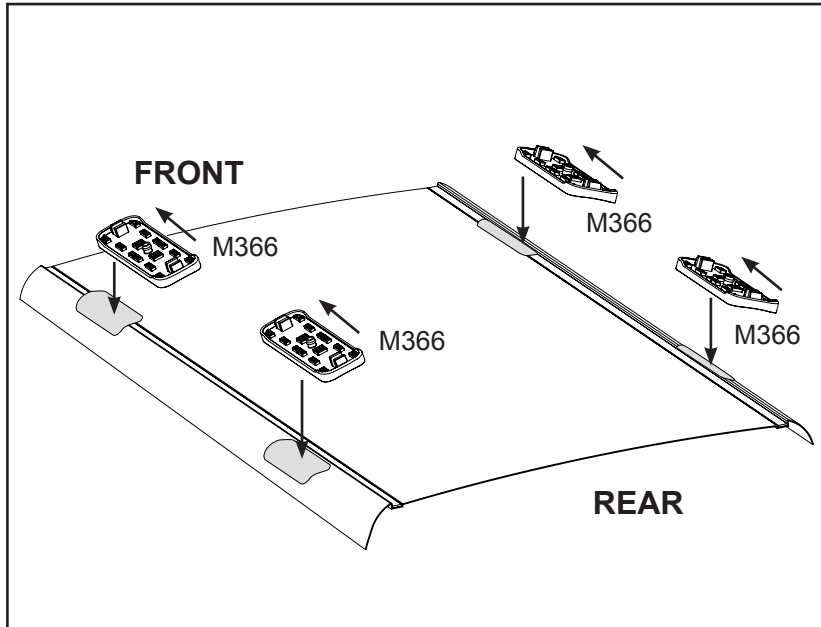

DK118 Rhino-Rack VA, Aero, Euro & HD [crossbar](#) instruction

Measurement A: CENTRE of door jamb to CENTRE arrow of leg foot plate.

Measurement B: CENTRE of Front leg foot plate arrow to CENTRE of Rear leg foot plate arrow.

Carrying capacity: Roof rack is rated to 75kg. Please refer to manufacturers handbook for your vehicles maximum roof load capacity. Always use the lower of the two figures.

VEHICLE	Date	Measurement A	Measurement B	Load Rating (includes racks 5kg/ 11lbs)
Volkswagen Golf (MK5) 5dr hatch (AU/NZ)	08/04-9/09	200mm / 7,7/8"	750mm / 29,17/32"	75kg / 165lbs
Volkswagen Golf (MK5) 5dr hatch (EUR)	04-09	200mm / 7,7/8"	750mm / 29,17/32"	75kg / 165lbs
Volkswagen Rabbit (MK5) 5dr hatch (USA)	06-09	200mm / 7,7/8"	750mm / 29,17/32"	75kg / 165lbs
Volkswagen GTI (MK5) 5dr hatch (AU/NZ)	08/04-9/09	200mm / 7,7/8"	750mm / 29,17/32"	75kg / 165lbs
Volkswagen GTI (MK5) 5dr hatch (EUR)	04-09	200mm / 7,7/8"	750mm / 29,17/32"	75kg / 165lbs
Volkswagen GTI (MK5) 5dr hatch (USA)	06-09	200mm / 7,7/8"	750mm / 29,17/32"	75kg / 165lbs