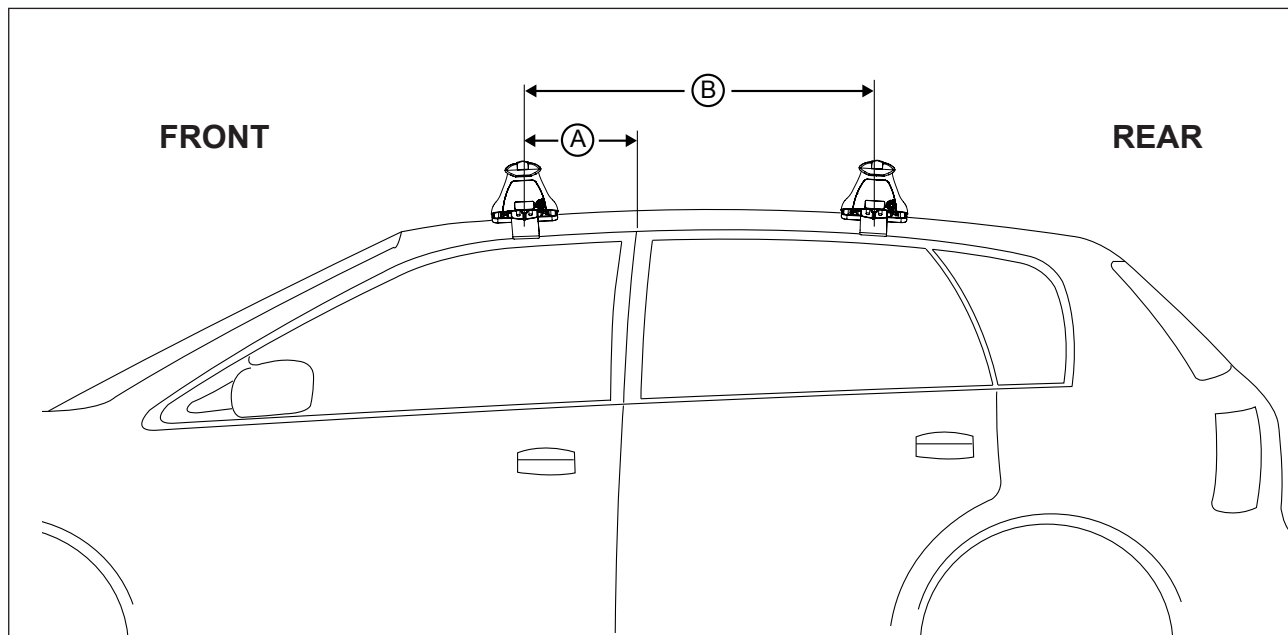

DK118 Rhino-Rack VA, Aero, Euro & HD crossbar instruction

Measurement A: CENTRE of door jamb to CENTRE arrow of leg foot plate.

Measurement B: CENTRE of Front leg foot plate arrow to CENTRE of Rear leg foot plate arrow.

Carrying capacity: Roof rack is rated to 75kg. Please refer to manufacturers handbook for your vehicles maximum roof load capacity. Always use the lower of the two figures.

VEHICLE	Date	Measurement A	Measurement B	Load Rating (includes racks 5kg/11lbs)
Volkswagen R32 (MK5) 5dr hatch (AU/NZ)	07/06-03/10	200mm / 7,7/8"	750mm / 29,17/32"	75kg / 165lbs
Volkswagen R32 (MK5) 5dr hatch (EUR)	05-09	200mm / 7,7/8"	750mm / 29,17/32"	75kg / 165lbs