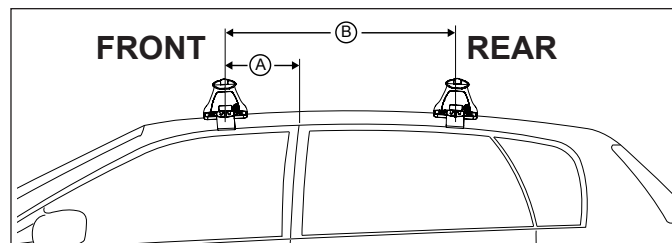

# DK114 Rhino-Rack VA, Aero, Euro & HD crossbar instruction

**Measurement A:** CENTRE of door jamb to CENTRE arrow of leg foot plate.

**Measurement B:** CENTRE of Front leg foot plate arrow to CENTRE of Rear leg foot plate arrow.

**Carrying capacity:** Roof rack is rated to 75kg. Please refer to manufacturers handbook for your vehicles maximum roof load capacity. Always use the lower of the two figures.

Rear Left

Front Left

VEHICLE	Date	Measurement A	Measurement B	Load Rating (includes racks 5kg/ 11lbs)
Toyota Camry 4dr Sedan	06-11	300mm / 11,13/16"	660mm / 25,63/64"	60kg / 132lbs
Toyota Aurion 4dr Sedan	06-11	300mm / 11,13/16"	660mm / 25,63/64"	60kg / 132lbs
Toyota Venza 5dr Wagon	2009-	270mm / 10,5/8"	700mm / 27,9/16"	75kg / 165lbs