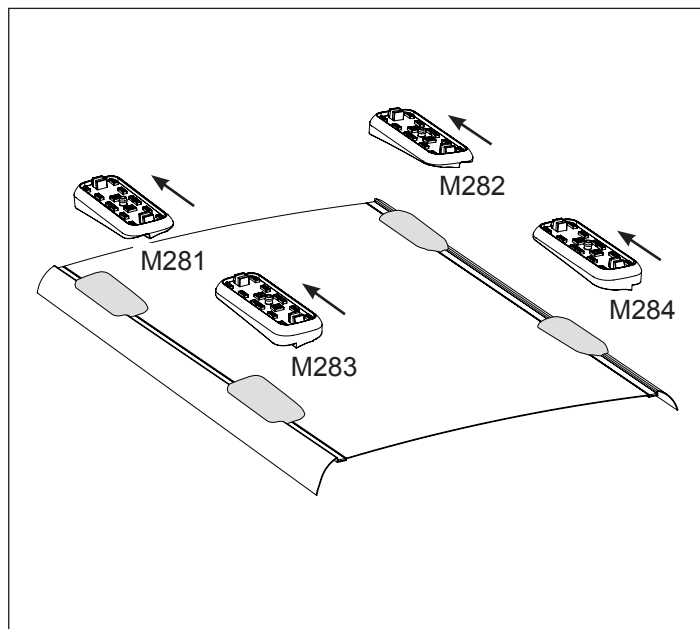

# DK114 Rhino-Rack VA, Aero, Euro & HD crossbar instruction

**Measurement A:** CENTRE of door jamb to CENTRE arrow of leg foot plate.

**Measurement B:** CENTRE of Front leg foot plate arrow to CENTRE of Rear leg foot plate arrow.

**Carrying capacity:** Roof rack is rated to 75kg. Please refer to manufacturers handbook for your vehicles maximum roof load capacity. Always use the lower of the two figures.

Rear Left

Front Left

VEHICLE	Date	Measurement A	Measurement B	Load Rating (includes racks 5kg/ 11lbs)
Toyota Camry 4dr Sedan	06-11	300mm / 11,13/16"	660mm / 25,63/64"	60kg / 132lbs
Toyota Aurion 4dr Sedan	06-11	300mm / 11,13/16"	660mm / 25,63/64"	60kg / 132lbs
Toyota Venza 5dr Wagon	2009-	270mm / 10,5/8"	700mm / 27,9/16"	75kg / 165lbs