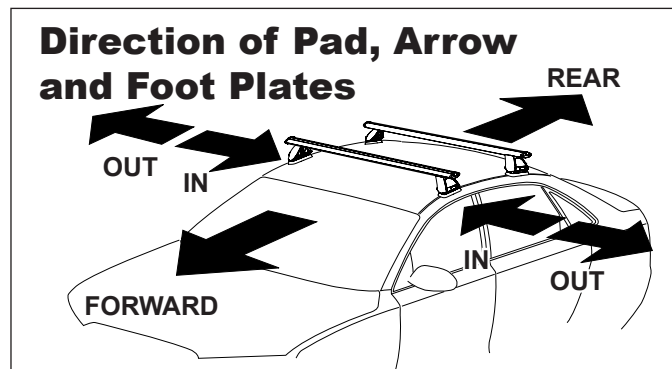

# DK114 Rhino-Rack VA, Aero, Euro & HD crossbar instruction

**Measurement A:** CENTRE of door jamb to CENTRE arrow of leg foot plate.

**Measurement B:** CENTRE of Front leg foot plate arrow to CENTRE of Rear leg foot plate arrow.

**Carrying capacity:** Roof rack is rated to 75kg. Please refer to manufacturers handbook for your vehicles maximum roof load capacity. Always use the lower of the two figures.

Rear Left

Front Left

VEHICLE	Date	Measurement A	Measurement B	Load Rating (includes racks 5kg/ 11lbs)
Toyota Camry 4dr Sedan	06-11	300mm / 11,13/16"	660mm / 25,63/64"	60kg / 132lbs
Toyota Aurion 4dr Sedan	06-11	300mm / 11,13/16"	660mm / 25,63/64"	60kg / 132lbs
Toyota Venza 5dr Wagon	2009-	270mm / 10,5/8"	700mm / 27,9/16"	75kg / 165lbs