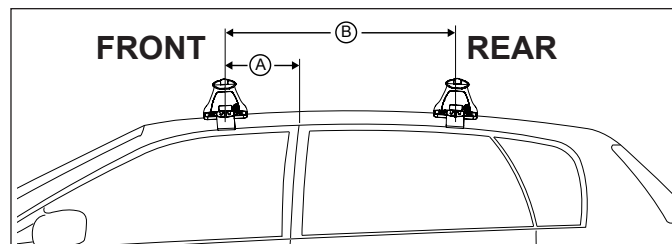

DK114 Rhino-Rack VA, Aero, Euro & HD crossbar instruction

Measurement A: CENTRE of door jamb to CENTRE arrow of leg foot plate.

Measurement B: CENTRE of Front leg foot plate arrow to CENTRE of Rear leg foot plate arrow.

Carrying capacity: Roof rack is rated to 75kg. Please refer to manufacturers handbook for your vehicles maximum roof load capacity. Always use the lower of the two figures.

Rear Left

Front Left

VEHICLE	Date	Measurement A	Measurement B	Load Rating (includes racks 5kg/ 11lbs)
Toyota Camry 4dr Sedan	06-11	300mm / 11,13/16"	660mm / 25,63/64"	60kg / 132lbs
Toyota Aurion 4dr Sedan	06-11	300mm / 11,13/16"	660mm / 25,63/64"	60kg / 132lbs
Toyota Venza 5dr Wagon	2009-	270mm / 10,5/8"	700mm / 27,9/16"	75kg / 165lbs