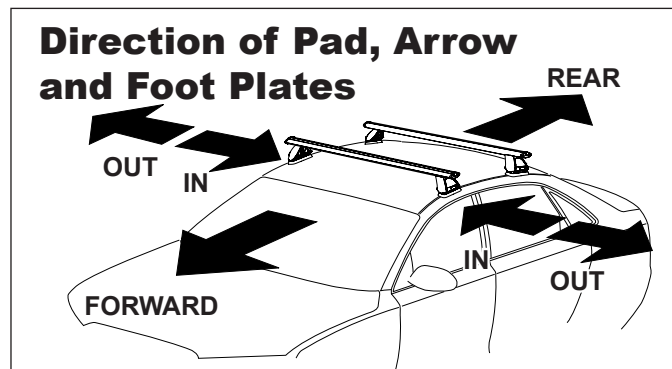

DK114 Rhino-Rack VA, Aero, Euro & HD crossbar instruction

Measurement A: CENTRE of door jamb to CENTRE arrow of leg foot plate.

Measurement B: CENTRE of Front leg foot plate arrow to CENTRE of Rear leg foot plate arrow.

Carrying capacity: Roof rack is rated to 75kg. Please refer to manufacturers handbook for your vehicles maximum roof load capacity. Always use the lower of the two figures.

Rear Left

Front Left

VEHICLE	Date	Measurement A	Measurement B	Load Rating (includes racks 5kg/ 11lbs)
Toyota Camry 4dr Sedan	06-11	300mm / 11,13/16"	660mm / 25,63/64"	60kg / 132lbs
Toyota Aurion 4dr Sedan	06-11	300mm / 11,13/16"	660mm / 25,63/64"	60kg / 132lbs
Toyota Venza 5dr Wagon	2009-	270mm / 10,5/8"	700mm / 27,9/16"	75kg / 165lbs