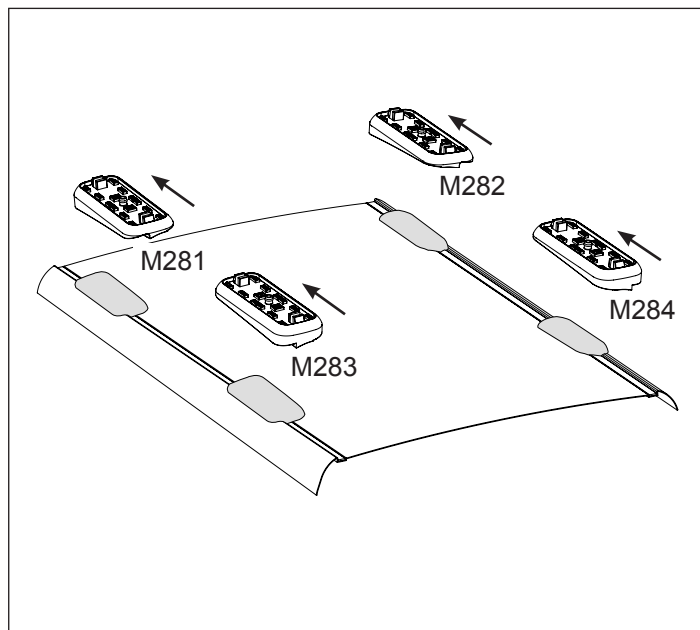

DK114 Rhino-Rack VA, Aero, Euro & HD crossbar instruction

Measurement A: CENTRE of door jamb to CENTRE arrow of leg foot plate.

Measurement B: CENTRE of Front leg foot plate arrow to CENTRE of Rear leg foot plate arrow.

Carrying capacity: Roof rack is rated to 75kg. Please refer to manufacturers handbook for your vehicles maximum roof load capacity. Always use the lower of the two figures.

Rear Left

Front Left

VEHICLE	Date	Measurement A	Measurement B	Load Rating (includes racks 5kg/ 11lbs)
Toyota Camry 4dr Sedan	06-11	300mm / 11,13/16"	660mm / 25,63/64"	60kg / 132lbs
Toyota Aurion 4dr Sedan	06-11	300mm / 11,13/16"	660mm / 25,63/64"	60kg / 132lbs
Toyota Venza 5dr Wagon	2009-	270mm / 10,5/8"	700mm / 27,9/16"	75kg / 165lbs