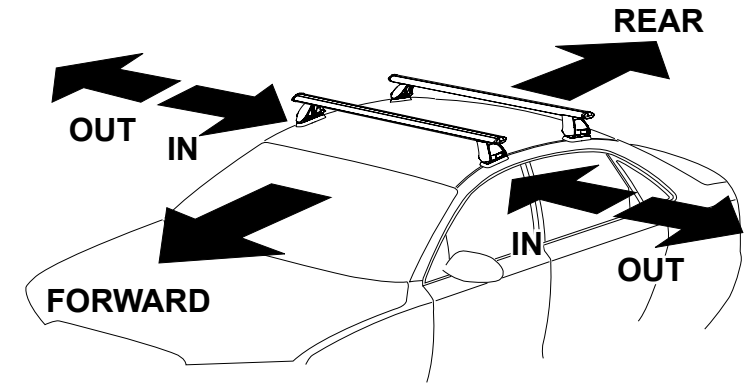

Direction of Pad & Foot Plate Arrows

VEHICLE	Date	Measurement A	Measurement B	Load Rating (includes racks 5kg/ 11lbs)
BMW 5 Series 4dr Sedan E60	03-10	250mm / 9,27/32"	710mm / 27,61/64"	75kg / 165lbs
Dodge Avenger 4dr Sedan	08-	300mm / 11,13/16"	700mm / 27,9/16"	75kg / 165lbs
Toyota Tacoma 4dr Access Cab	05-	280mm / 11,1/32"	650mm / 25,19/32"	75kg / 165lbs
Toyota Tacoma 2dr Reg. Cab	05-	280mm / 11,1/32"	N/A	30kg / 66lbs