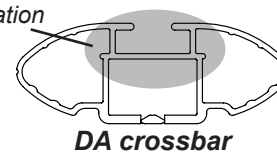

Rhino Rack 2500 Series - DK043/ DK043H instruction

IDENTIFICATION CHART

Vehicle	Date	Crossbar	FRONT CROSSBAR					REAR CROSSBAR				
			Front Right Pad/Clamp	Front Left Pad/Clamp	Measurement strip length per side	Measurement strip length per side	Measurement Distance (x)	Foot plate arrow direction	Rear Right Pad/Clamp	Rear Left Pad/Clamp	Measurement strip length per side	Measurement strip length per side
Ford Laser 5dr Hatch	03/99-08/02	1180mm	M367 SUB0145	187mm	132mm	942mm / 37,3/32"	OUT	M367 SUB0145	173mm	118mm	914mm / 35,63/64"	OUT
			Pad Arrow Forward					Pad Arrow Forward				
Mazda 6 5dr Hatch	02-08	1180mm	M367 SUB0145	194mm	139mm	956mm / 37,41/64"	OUT	M367 SUB0145	192mm	137mm	952mm / 37,31/64"	OUT
			Pad Arrow Forward					Pad Arrow Forward				
Mazda 6 4dr Sedan	02-08	1180mm	M367 SUB0145	194mm	139mm	956mm / 37,41/64"	OUT	M367 SUB0145	192mm	137mm	952mm / 37,31/64"	OUT
			Pad Arrow Forward					Pad Arrow Forward				
Nissan Micra 5dr Hatch	10/10-	1065mm	M367 SUB0145	206mm	95mm	866mm / 34,3/32"	OUT	M367 SUB0145	196mm	85mm	846mm / 33,5/16"	OUT
			Pad Arrow Forward					Pad Arrow Forward				
Mitsubishi Outlander 4dr SUV	03-05	1180mm	M367 SUB0145	210mm	155mm	988mm / 38,57/64"	OUT	M367 SUB0145	196mm	141mm	960mm / 37,51/64"	OUT
			Pad Arrow Forward					Pad Arrow Forward				
Daihatsu Charade 5dr Hatch	05/93-06/03	1065mm	M367 SUB0145	179mm	68mm	812mm / 31,31/32"	OUT	M367 SUB0145	176mm	65mm	806mm / 31,47/64"	OUT
			Pad Arrow Forward					Pad Arrow Forward				