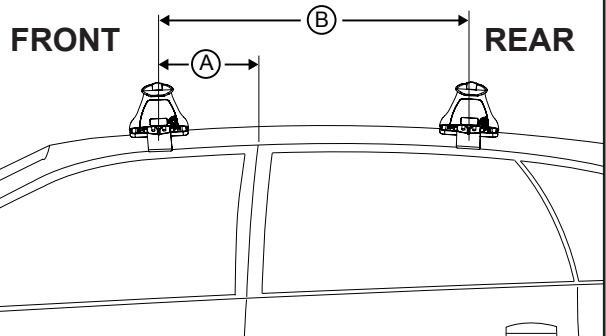

# DK195 Rhino-Rack VA, Aero, Euro & HD crossbar instruction

**Measurement A:** CENTRE of door jamb to CENTRE arrow of leg foot plate.

**Measurement B:** CENTRE of Front leg foot plate arrow to CENTRE of Rear leg foot plate arrow.

**Carrying capacity:** Roof rack is rated to 75kg. Please refer to manufacturers handbook for your vehicles maximum roof load capacity. Always use the lower of the two figures.

Pad M281, FRONT Left. Arrow forward.  
 Pad M283, REAR Left. Arrow forward.  
 Pad M282, FRONT Right. Arrow forward.  
 Pad M284, REAR Right. Arrow forward.

## Direction of Pad, Arrow and Foot Plates

VEHICLE	Date	Measurement A	Measurement B	Load Rating (includes racks 5kg/ 11lbs)
Toyota Prius (ZVW30R) 5dr hatch	07/09-	270mm / 10,5/8"	700mm / 27,9/16"	50kg / 110lbs
Toyota Prius v (ZVW40) 5dr wagon	2012-	50mm / 1,31/32"	700mm / 27,9/16"	60kg / 132lbs
Toyota Prius+ (ZVW40) 5dr wagon	2012-	50mm / 1,31/32"	700mm / 27,9/16"	60kg / 132lbs