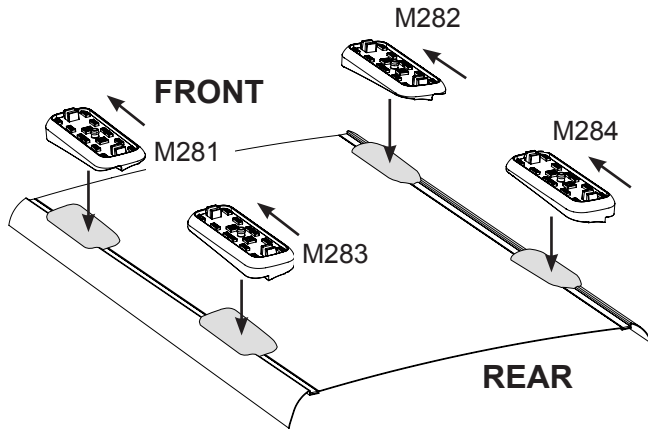

# DK195 Rhino-Rack VA, Aero, Euro & HD crossbar instruction

**Measurement A:** CENTRE of door jamb to CENTRE arrow of leg foot plate.

**Measurement B:** CENTRE of Front leg foot plate arrow to CENTRE of Rear leg foot plate arrow.

**Carrying capacity:** Roof rack is rated to 75kg. Please refer to manufacturers handbook for your vehicles maximum roof load capacity. Always use the lower of the two figures.

Pad M281, FRONT Left. Arrow forward.  
 Pad M283, REAR Left. Arrow forward.  
 Pad M282, FRONT Right. Arrow forward.  
 Pad M284, REAR Right. Arrow forward.

## Direction of Pad, Arrow and Foot Plates

VEHICLE	Date	Measurement A	Measurement B	Load Rating (includes racks 5kg/ 11lbs)
Toyota Prius (ZVW30R) 5dr hatch	07/09-	270mm / 10,5/8"	700mm / 27,9/16"	50kg / 110lbs
Toyota Prius v (ZVW40) 5dr wagon	2012-	50mm / 1,31/32"	700mm / 27,9/16"	60kg / 132lbs
Toyota Prius+ (ZVW40) 5dr wagon	2012-	50mm / 1,31/32"	700mm / 27,9/16"	60kg / 132lbs