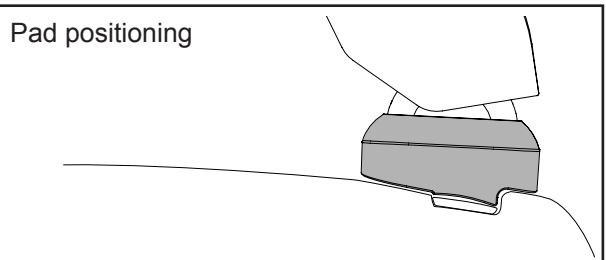

# DK195 Rhino-Rack VA, Aero, Euro & HD crossbar instruction

**Measurement A:** CENTRE of door jamb to CENTRE arrow of leg foot plate.

**Measurement B:** CENTRE of Front leg foot plate arrow to CENTRE of Rear leg foot plate arrow.

**Carrying capacity:** Roof rack is rated to 75kg. Please refer to manufacturers handbook for your vehicles maximum roof load capacity. Always use the lower of the two figures.

Pad M281, FRONT Left. Arrow forward.  
 Pad M283, REAR Left. Arrow forward.  
 Pad M282, FRONT Right. Arrow forward.  
 Pad M284, REAR Right. Arrow forward.