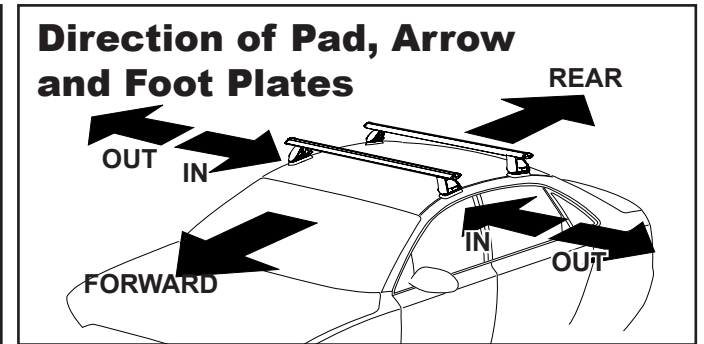

DK079/DK079H Rhino-Rack VA, Aero, Euro & HD crossbar instruction

Measurement A: CENTRE of door jamb to CENTRE arrow of leg foot plate.

Measurement B: CENTRE of Front leg foot plate arrow to CENTRE of Rear leg foot plate arrow.

Carrying capacity: Roof rack is rated to 75kg. Please refer to manufacturers handbook for your vehicles maximum roof load capacity. Always use the lower of the two figures.

VEHICLE	Date	Measurement A	Measurement B	Load Rating (includes racks 5kg/ 11lbs)
Toyota Prius (XW20) 5dr hatch	04-09	320mm / 12,19/32"	700mm / 27,9/16"	50kg / 110lbs
Honda Insight 4dr sedan	2009-	300mm / 11,13/16"	700mm / 27,9/16"	50kg / 110lbs
Toyota Tundra Crewmax pickup	2007-	280mm / 11,1/32"	800mm / 31,1/2"	75kg / 165lbs
Toyota Tundra Double Cab pickup	2007-	290mm / 11,27/64"	700mm / 27,9/16"	75kg / 165lbs
Nissan Stagea 4dr wagon	01-07	90mm / 3,35/64"	750mm / 29,17/32"	75kg / 165lbs