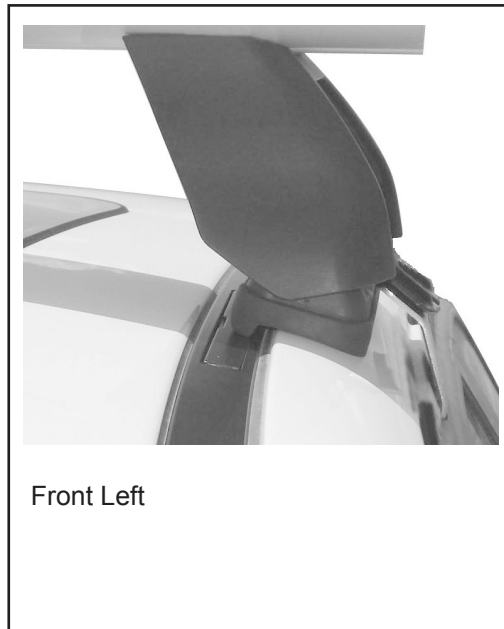

DK079/DK079H Rhino-Rack VA, Aero, Euro & HD crossbar instruction

Measurement A: CENTRE of door jamb to CENTRE arrow of leg foot plate.

Measurement B: CENTRE of Front leg foot plate arrow to CENTRE of Rear leg foot plate arrow.

Carrying capacity: Roof rack is rated to 75kg. Please refer to manufacturers handbook for your vehicles maximum roof load capacity. Always use the lower of the two figures.

VEHICLE	Date	Measurement A	Measurement B	Load Rating (includes racks 5kg/ 11lbs)
Toyota Prius (XW20) 5dr hatch	04-09	320mm / 12,19/32"	700mm / 27,9/16"	50kg / 110lbs
Honda Insight 4dr sedan	2009-	300mm / 11,13/16"	700mm / 27,9/16"	50kg / 110lbs
Toyota Tundra Crewmax pickup	2007-	280mm / 11,1/32"	800mm / 31,1/2"	75kg / 165lbs
Toyota Tundra Double Cab pickup	2007-	290mm / 11,27/64"	700mm / 27,9/16"	75kg / 165lbs
Nissan Stagea 4dr wagon	01-07	90mm / 3,35/64"	750mm / 29,17/32"	75kg / 165lbs