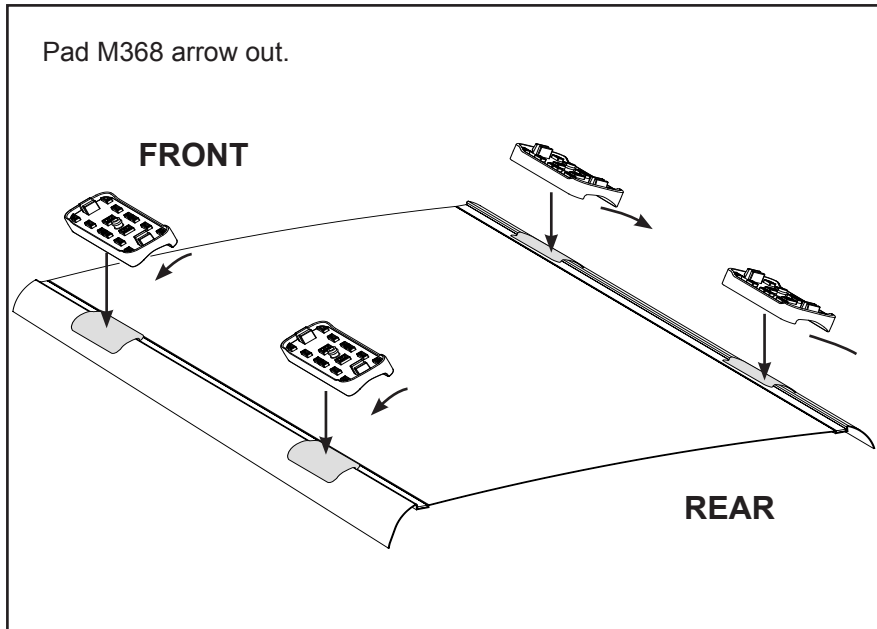

DK079/DK079H Rhino-Rack VA, Aero, Euro & HD crossbar instruction

Measurement A: CENTRE of door jamb to CENTRE arrow of leg foot plate.

Measurement B: CENTRE of Front leg foot plate arrow to CENTRE of Rear leg foot plate arrow.

Carrying capacity: Roof rack is rated to 75kg. Please refer to manufacturers handbook for your vehicles maximum roof load capacity. Always use the lower of the two figures.

VEHICLE	Date	Measurement A	Measurement B	Load Rating (includes racks 5kg/ 11lbs)
Toyota Prius (XW20) 5dr hatch	04-09	320mm / 12,19/32"	700mm / 27,9/16"	50kg / 110lbs
Honda Insight 4dr sedan	2009-	300mm / 11,13/16"	700mm / 27,9/16"	50kg / 110lbs
Toyota Tundra Crewmax pickup	2007-	280mm / 11,1/32"	800mm / 31,1/2"	75kg / 165lbs
Toyota Tundra Double Cab pickup	2007-	290mm / 11,27/64"	700mm / 27,9/16"	75kg / 165lbs
Nissan Stagea 4dr wagon	01-07	90mm / 3,35/64"	750mm / 29,17/32"	75kg / 165lbs