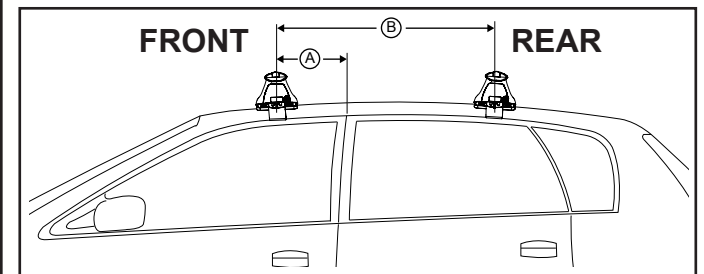

DK079/DK079H Rhino-Rack VA, Aero, Euro & HD crossbar instruction

Measurement A: CENTRE of door jamb to CENTRE arrow of leg foot plate.

Measurement B: CENTRE of Front leg foot plate arrow to CENTRE of Rear leg foot plate arrow.

Carrying capacity: Roof rack is rated to 75kg. Please refer to manufacturers handbook for your vehicles maximum roof load capacity. Always use the lower of the two figures.

VEHICLE	Date	Measurement A	Measurement B	Load Rating (includes racks 5kg/ 11lbs)
Toyota Prius (XW20) 5dr hatch	04-09	320mm / 12,19/32"	700mm / 27,9/16"	50kg / 110lbs
Honda Insight 4dr sedan	2009-	300mm / 11,13/16"	700mm / 27,9/16"	50kg / 110lbs
Toyota Tundra Crewmax pickup	2007-	280mm / 11,1/32"	800mm / 31,1/2"	75kg / 165lbs
Toyota Tundra Double Cab pickup	2007-	290mm / 11,27/64"	700mm / 27,9/16"	75kg / 165lbs
Nissan Stagea 4dr wagon	01-07	90mm / 3,35/64"	750mm / 29,17/32"	75kg / 165lbs