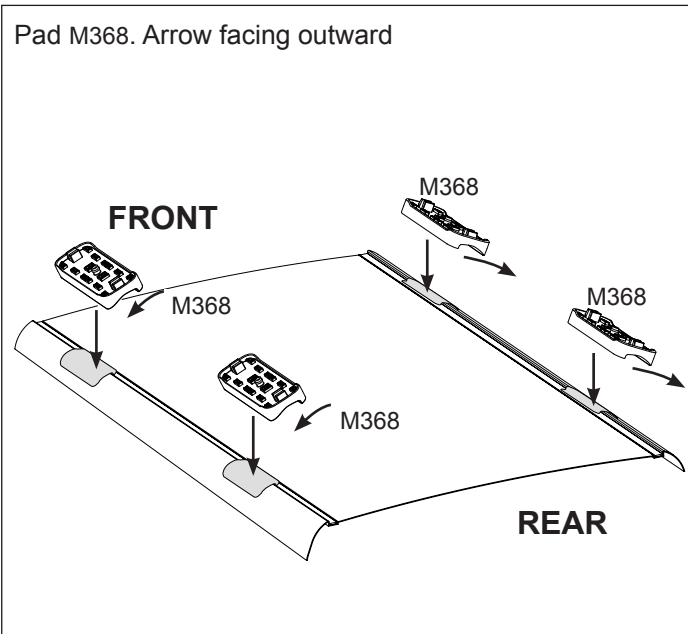

IDENTIFICATION CHART

Vehicle	Date	Crossbar	FRONT CROSSBAR					REAR CROSSBAR						
			Front Right Pad/ Clamp	Front Left Pad/ Clamp	Measurement strip length per side	Measurement strip length per side	Measurement Distance (x)	Foot plate arrow direction	Rear Right Pad/ Clamp	Rear Left Pad/ Clamp	Measurement strip length per side	Measurement strip length per side	Measurement Distance (x)	Foot plate arrow direction
Toyota Corolla ZZE122R 4dr Sedan	12/01-04/07	1180mm	M368 114490	M368 114490	185mm	130mm	938mm / 36,59/64"	OUT	M368 114490	M368 114490	198mm	143mm	964mm / 37,61/64"	OUT
			Arrow OUT						Arrow OUT					
Toyota Corolla 4dr Sedan (USA)	03-08	1180mm	M368 114490	M368 114490	185mm	130mm	938mm / 36,59/64"	OUT	M368 114490	M368 114490	198mm	143mm	964mm / 37,61/64"	OUT
			Arrow OUT						Arrow OUT					
VW Passat B5 (3B) 4dr Sedan	03/98-02/06	1260mm	M368 114490	M368 114490	152mm	39mm	952mm / 37,31/64"	OUT	M368 114490	M368 114490	149mm	36mm	946mm / 37,1/4"	OUT
			Arrow OUT						Arrow OUT					
VW Passat B6/ B7 (3C) 4dr Sedan	03/06-	1260mm	M368 114490	M368 114490	179mm	66mm	1006mm / 39,39/64"	OUT	M368 114490	M368 114490	176mm	63mm	1000mm / 39,3/8"	OUT
			Arrow OUT						Arrow OUT					
VW Passat B5 (3B) 4dr Sedan (USA)	98-05	1260mm	M368 114490	M368 114490	152mm	39mm	952mm / 37,31/64"	OUT	M368 114490	M368 114490	149mm	36mm	946mm / 37,1/4"	OUT
			Arrow OUT						Arrow OUT					

DK004 Rhino-Rack VA, Aero, Euro & HD [crossbar](#) instruction

Measurement A: CENTRE of door jamb to CENTRE arrow of leg foot plate.

Measurement B: CENTRE of Front leg foot plate arrow to CENTRE of Rear leg foot plate arrow.

Carrying capacity: Roof rack is rated to 75kg. Please refer to manufacturers handbook for your vehicles maximum roof load capacity. Always use the lower of the two figures.

Direction of Pad, Arrow and Foot Plates