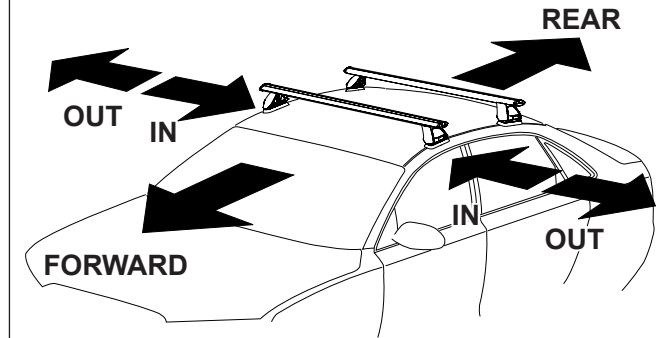

VEHICLE	Date	Measurement A	Measurement B	Load Rating (includes racks 5kg/11lbs)
Toyota Corolla ZZE122R 4dr Sedan	12/01-04/07	250mm / 9,27/32"	650mm / 25,19/32"	75kg / 165lbs
Toyota Corolla 4dr Sedan (USA)	03-08	250mm / 9,27/32"	650mm / 25,19/32"	75kg / 165lbs
VW Passat B5 (3B) 4dr Sedan	03/98-02/06	290mm / 11,27/64"	700mm / 27,9/16"	75kg / 165lbs
VW Passat B6/B7 (3C) 4dr Sedan	03/06-	240mm / 9,29/64"	680mm / 26,49/64"	75kg / 165lbs
VW Passat B5 (3B) 4dr Sedan (USA)	98-05	290mm / 11,27/64"	700mm / 27,9/16"	75kg / 165lbs
VW Passat B6 (3C) 4dr Sedan (USA)	06-10	240mm / 9,29/64"	680mm / 26,49/64"	75kg / 165lbs