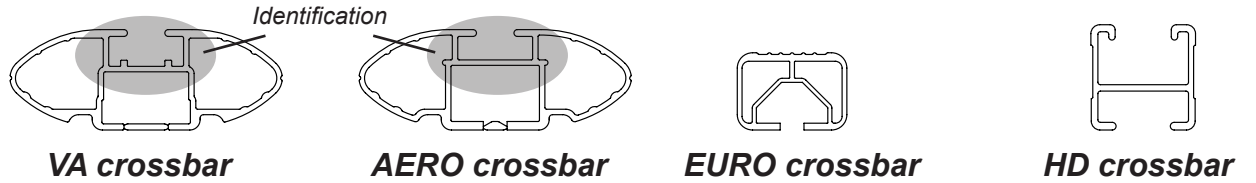

IDENTIFICATION CHART

Vehicle	Date	Crossbar	FRONT CROSSBAR					REAR CROSSBAR						
			Front Right Pad/ Clamp	Front Left Pad/ Clamp	Measurement strip length per side	Measurement strip length per side	Measurement Distance (x)	Foot plate arrow direction	Rear Right Pad/ Clamp	Rear Left Pad/ Clamp	Measurement strip length per side	Measurement strip length per side	Measurement Distance (x)	Foot plate arrow direction
Toyota Corolla ZZE122R 4dr Sedan	12/01-04/07	1180mm	M368 114490	M368 114490	185mm	130mm	938mm / 36,59/64"	OUT	M368 114490	M368 114490	198mm	143mm	964mm / 37,61/64"	OUT
			Arrow OUT						Arrow OUT					
Toyota Corolla 4dr Sedan (USA)	03-08	1180mm	M368 114490	M368 114490	185mm	130mm	938mm / 36,59/64"	OUT	M368 114490	M368 114490	198mm	143mm	964mm / 37,61/64"	OUT
			Arrow OUT						Arrow OUT					
VW Passat B5 (3B) 4dr Sedan	03/98-02/06	1260mm	M368 114490	M368 114490	152mm	39mm	952mm / 37,31/64"	OUT	M368 114490	M368 114490	149mm	36mm	946mm / 37,1/4"	OUT
			Arrow OUT						Arrow OUT					
VW Passat B6/ B7 (3C) 4dr Sedan	03/06-	1260mm	M368 114490	M368 114490	179mm	66mm	1006mm / 39,39/64"	OUT	M368 114490	M368 114490	176mm	63mm	1000mm / 39,3/8"	OUT
			Arrow OUT						Arrow OUT					
VW Passat B5 (3B) 4dr Sedan (USA)	98-05	1260mm	M368 114490	M368 114490	152mm	39mm	952mm / 37,31/64"	OUT	M368 114490	M368 114490	149mm	36mm	946mm / 37,1/4"	OUT
			Arrow OUT						Arrow OUT					

DK004 Rhino-Rack VA, Aero, Euro & HD [crossbar](#) instruction

Measurement A: CENTRE of door jamb to CENTRE arrow of leg foot plate.

Measurement B: CENTRE of Front leg foot plate arrow to CENTRE of Rear leg foot plate arrow.

Carrying capacity: Roof rack is rated to 75kg. Please refer to manufacturers handbook for your vehicles maximum roof load capacity. Always use the lower of the two figures.

Direction of Pad, Arrow and Foot Plates