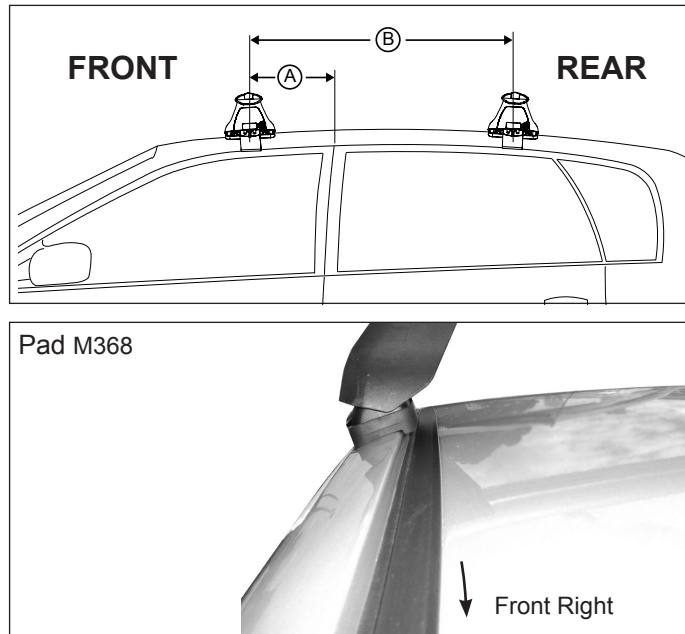

IDENTIFICATION CHART

Vehicle	Date	Crossbar	FRONT CROSSBAR					REAR CROSSBAR						
			Front Right Pad/ Clamp	Front Left Pad/ Clamp	Measurement strip length per side	Measurement strip length per side	Measurement Distance (x)	Foot plate arrow direction	Rear Right Pad/ Clamp	Rear Left Pad/ Clamp	Measurement strip length per side	Measurement strip length per side	Measurement Distance (x)	Foot plate arrow direction
Toyota Corolla ZZE122R 4dr Sedan	12/01-04/07	1180mm	M368 114490	M368 114490	185mm	130mm	938mm / 36,59/64"	OUT	M368 114490	M368 114490	198mm	143mm	964mm / 37,61/64"	OUT
			Arrow OUT						Arrow OUT					
Toyota Corolla 4dr Sedan (USA)	03-08	1180mm	M368 114490	M368 114490	185mm	130mm	938mm / 36,59/64"	OUT	M368 114490	M368 114490	198mm	143mm	964mm / 37,61/64"	OUT
			Arrow OUT						Arrow OUT					
VW Passat B5 (3B) 4dr Sedan	03/98-02/06	1260mm	M368 114490	M368 114490	152mm	39mm	952mm / 37,31/64"	OUT	M368 114490	M368 114490	149mm	36mm	946mm / 37,1/4"	OUT
			Arrow OUT						Arrow OUT					
VW Passat B6/ B7 (3C) 4dr Sedan	03/06-	1260mm	M368 114490	M368 114490	179mm	66mm	1006mm / 39,39/64"	OUT	M368 114490	M368 114490	176mm	63mm	1000mm / 39,3/8"	OUT
			Arrow OUT						Arrow OUT					
VW Passat B5 (3B) 4dr Sedan (USA)	98-05	1260mm	M368 114490	M368 114490	152mm	39mm	952mm / 37,31/64"	OUT	M368 114490	M368 114490	149mm	36mm	946mm / 37,1/4"	OUT
			Arrow OUT						Arrow OUT					

DK004 Rhino-Rack VA, Aero, Euro & HD [crossbar](#) instruction

Measurement A: CENTRE of door jamb to CENTRE arrow of leg foot plate.

Measurement B: CENTRE of Front leg foot plate arrow to CENTRE of Rear leg foot plate arrow.

Carrying capacity: Roof rack is rated to 75kg. Please refer to manufacturers handbook for your vehicles maximum roof load capacity. Always use the lower of the two figures.

Direction of Pad, Arrow and Foot Plates