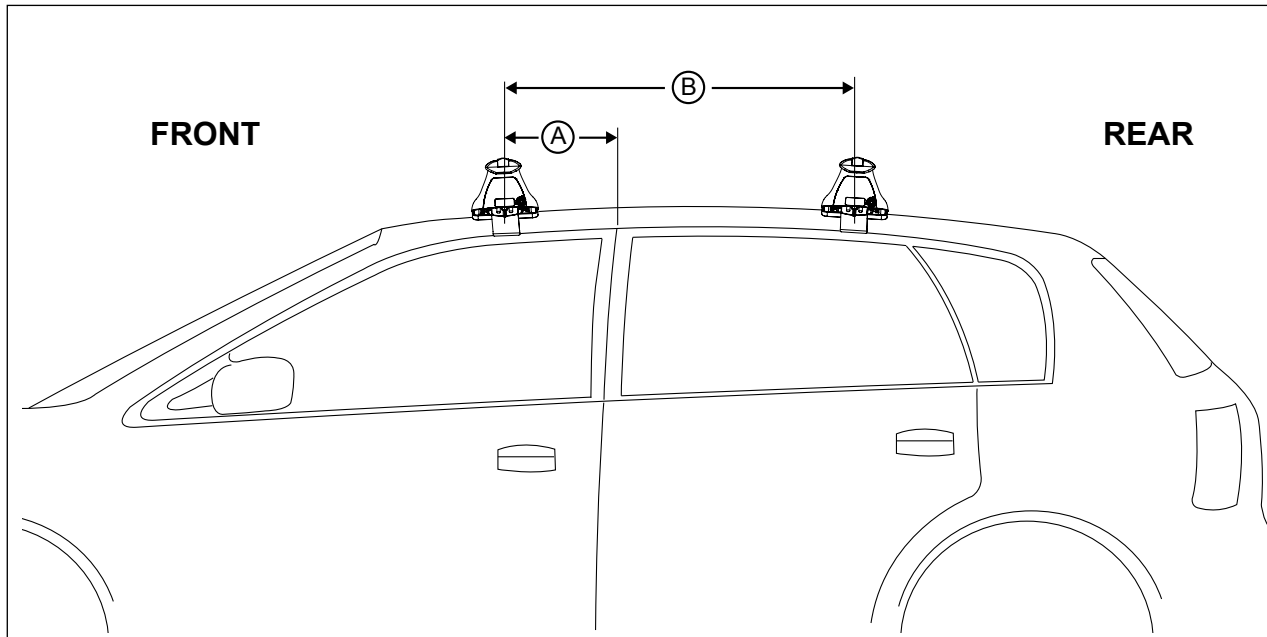

Rhino-Rack 2500 Series - DK186 instruction

Measurement A: CENTRE of door jamb to CENTRE arrow of leg foot plate.

Measurement B: CENTRE of Front leg foot plate arrow to CENTRE of Rear leg foot plate arrow.

Carrying capacity: Roof rack is rated to 75kg. Please refer to manufacturers handbook for your vehicles maximum roof load capacity. Always use the lower of the two figures.

VEHICLE	Date	Measurement A	Measurement B	Load Rating (includes racks 5kg/ 11lbs)
Subaru Forester SH 3rd Gen W/O rails	08-13	220mm / 8,21/32"	700mm / 27,9/16"	75kg / 165lbs