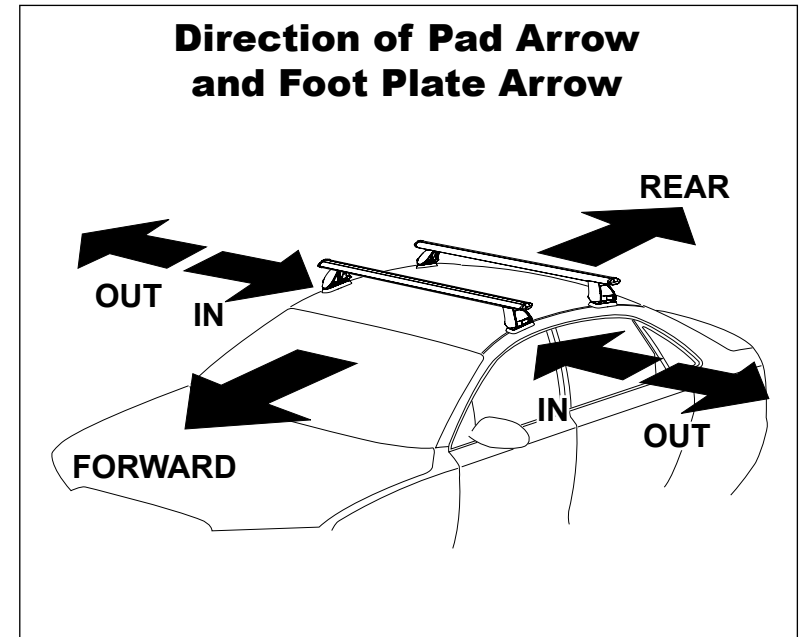

Rhino-Rack 2500 Series - DK186 instruction

Measurement A: CENTRE of door jamb to CENTRE arrow of leg foot plate.

Measurement B: CENTRE of Front leg foot plate arrow to CENTRE of Rear leg foot plate arrow.

Carrying capacity: Roof rack is rated to 75kg. Please refer to manufacturers handbook for your vehicles maximum roof load capacity. Always use the lower of the two figures.

VEHICLE	Date	Measurement A	Measurement B	Load Rating (includes racks 5kg/ 11lbs)
Subaru Forester SH 3rd Gen W/O rails	08-13	220mm / 8,21/32"	700mm / 27,9/16"	75kg / 165lbs