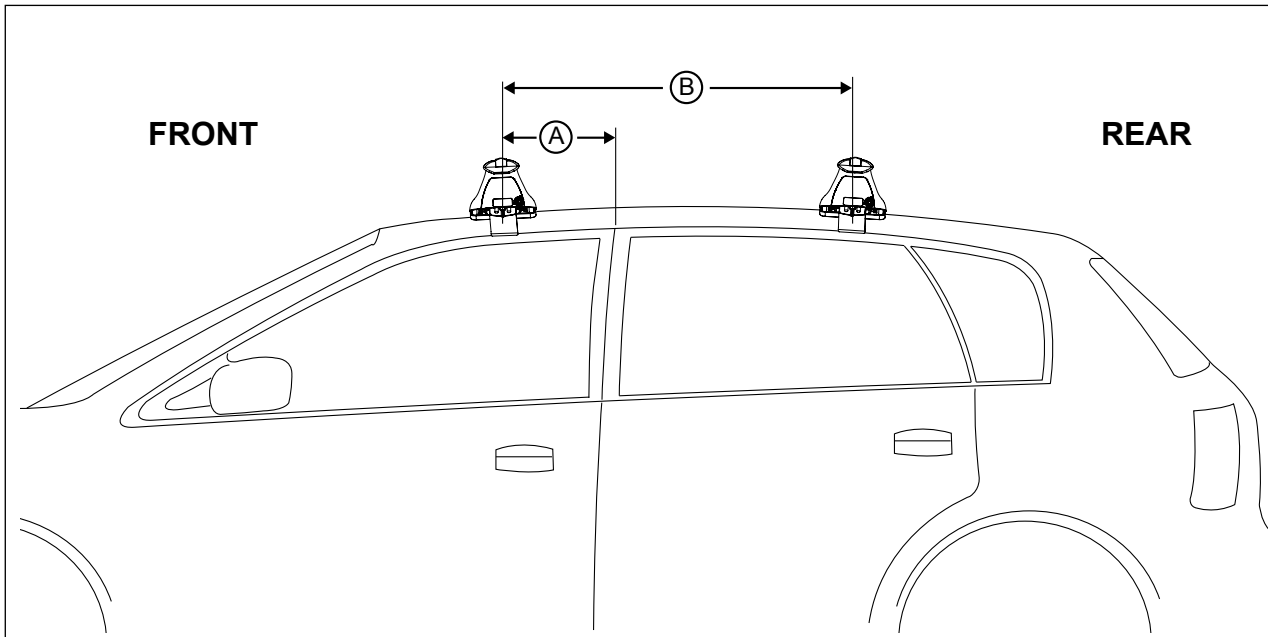

Rhino-Rack 2500 Series - DK186 instruction

Measurement A: CENTRE of door jamb to CENTRE arrow of leg foot plate.

Measurement B: CENTRE of Front leg foot plate arrow to CENTRE of Rear leg foot plate arrow.

Carrying capacity: Roof rack is rated to 75kg. Please refer to manufacturers handbook for your vehicles maximum roof load capacity. Always use the lower of the two figures.

VEHICLE	Date	Measurement A	Measurement B	Load Rating (includes racks 5kg/ 11lbs)
Subaru Forester SH 3rd Gen W/O rails	08-13	220mm / 8,21/32"	700mm / 27,9/16"	75kg / 165lbs