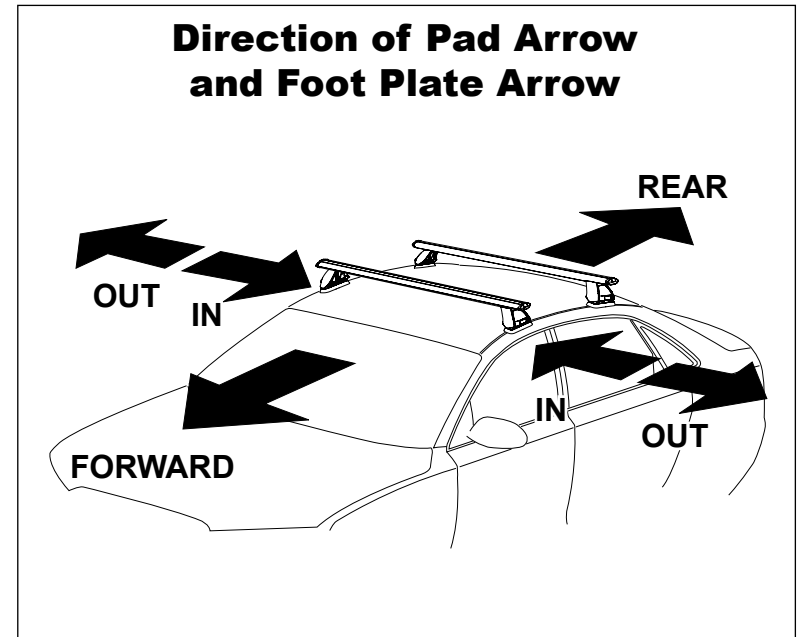

Rhino-Rack 2500 Series - DK186 instruction

Measurement A: CENTRE of door jamb to CENTRE arrow of leg foot plate.

Measurement B: CENTRE of Front leg foot plate arrow to CENTRE of Rear leg foot plate arrow.

Carrying capacity: Roof rack is rated to 75kg. Please refer to manufacturers handbook for your vehicles maximum roof load capacity. Always use the lower of the two figures.

VEHICLE	Date	Measurement A	Measurement B	Load Rating (includes racks 5kg/ 11lbs)
Subaru Forester SH 3rd Gen W/O rails	08-13	220mm / 8,21/32"	700mm / 27,9/16"	75kg / 165lbs