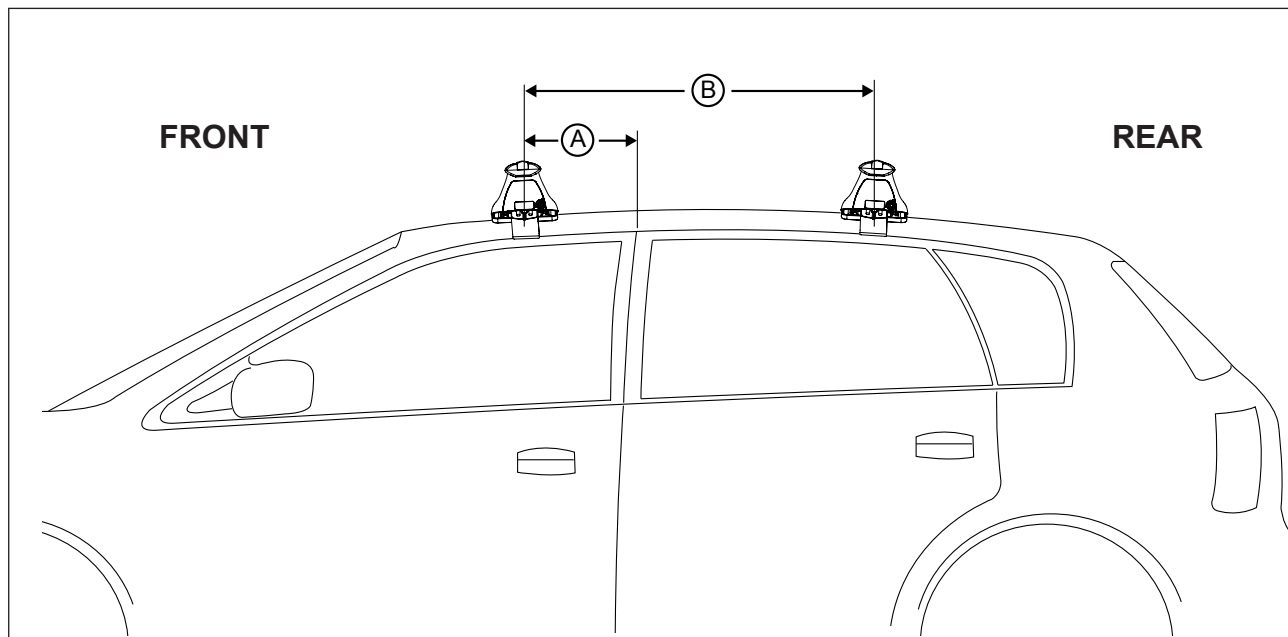

# DK161 Rhino-Rack VA, Aero, Euro & HD crossbar instruction

**Measurement A:** CENTRE of door jamb to CENTRE arrow of leg foot plate.

**Measurement B:** CENTRE of Front leg foot plate arrow to CENTRE of Rear leg foot plate arrow.

**Carrying capacity:** Roof rack is rated to 75kg. Please refer to manufacturers handbook for your vehicles maximum roof load capacity. Always use the lower of the two figures.

VEHICLE	Date	Measurement A	Measurement B	Load Rating (includes racks 5kg/ 11lbs)
Scion XA 5dr Hatch	2004-2007	280mm / 11,1/32"	700mm / 27,9/16"	50kg / 110lbs