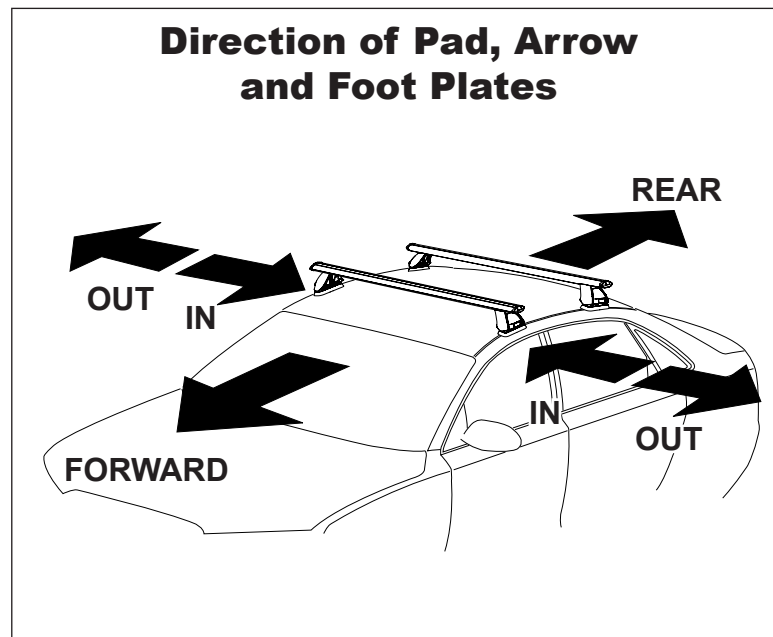

# DK161 Rhino-Rack VA, Aero, Euro & HD crossbar instruction

**Measurement A:** CENTRE of door jamb to CENTRE arrow of leg foot plate.

**Measurement B:** CENTRE of Front leg foot plate arrow to CENTRE of Rear leg foot plate arrow.

**Carrying capacity:** Roof rack is rated to 75kg. Please refer to manufacturers handbook for your vehicles maximum roof load capacity. Always use the lower of the two figures.

VEHICLE	Date	Measurement A	Measurement B	Load Rating (includes racks 5kg/ 11lbs)
Scion XA 5dr Hatch	2004-2007	280mm / 11,1/32"	700mm / 27,9/16"	50kg / 110lbs