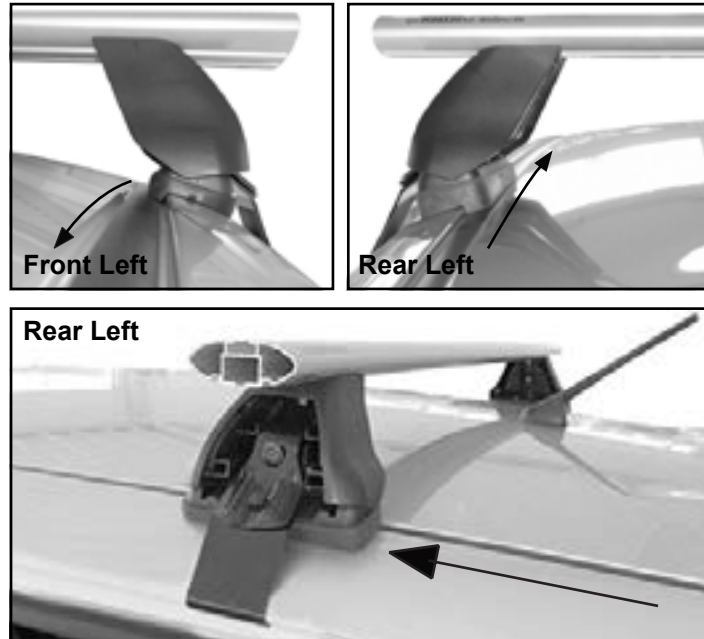

DK260 Rhino-Rack VA, DA, Euro & HD crossbar instruction

Measurement A: CENTRE of door jamb to CENTRE arrow of leg foot plate.

Measurement B: CENTRE of Front leg foot plate arrow to CENTRE of Rear leg foot plate arrow.

Carrying capacity: Roof rack is rated to 75kg. Please refer to manufacturers handbook for your vehicles maximum roof load capacity. Always use the lower of the two figures.

VEHICLE	Date	Measurement A	Measurement B	Load Rating (includes racks 5kg/11lbs)
Nissan Juke 5dr hatch	10-	240mm / 9,29/64"	700mm / 27,9/16"	50kg / 110lbs