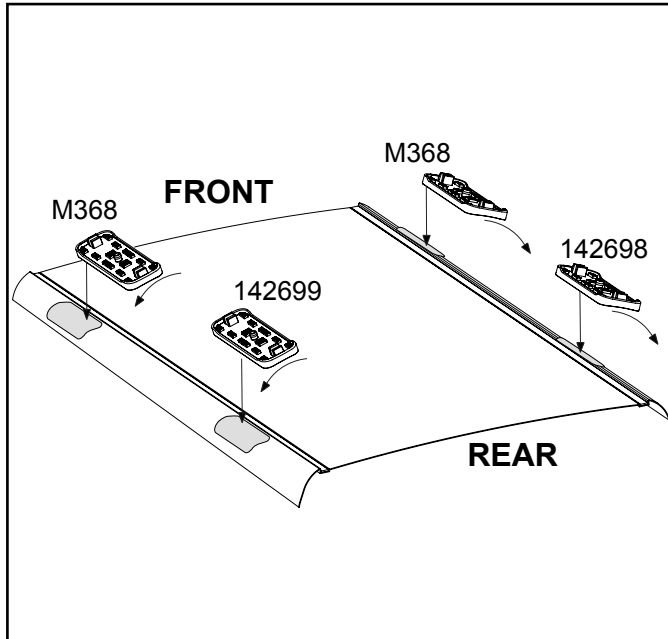

DK260 Rhino-Rack VA, DA, Euro & HD crossbar instruction

Measurement A: CENTRE of door jamb to CENTRE arrow of leg foot plate.

Measurement B: CENTRE of Front leg foot plate arrow to CENTRE of Rear leg foot plate arrow.

Carrying capacity: Roof rack is rated to 75kg. Please refer to manufacturers handbook for your vehicles maximum roof load capacity. Always use the lower of the two figures.

VEHICLE	Date	Measurement A	Measurement B	Load Rating (includes racks 5kg/11lbs)
Nissan Juke 5dr hatch	10-	240mm / 9,29/64"	700mm / 27,9/16"	50kg / 110lbs