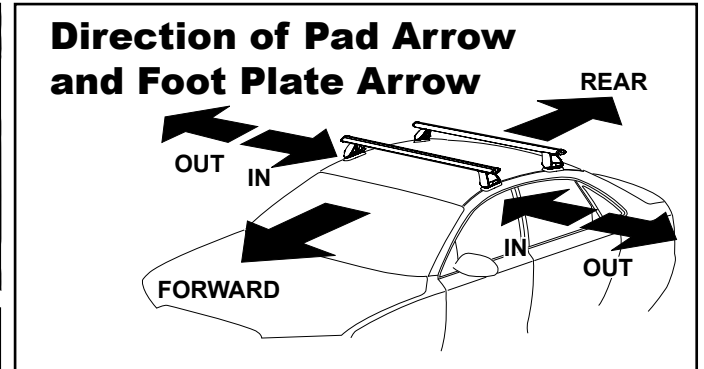

DK260 Rhino-Rack VA, DA, Euro & HD crossbar instruction

Measurement A: CENTRE of door jamb to CENTRE arrow of leg foot plate.

Measurement B: CENTRE of Front leg foot plate arrow to CENTRE of Rear leg foot plate arrow.

Carrying capacity: Roof rack is rated to 75kg. Please refer to manufacturers handbook for your vehicles maximum roof load capacity. Always use the lower of the two figures.

VEHICLE	Date	Measurement A	Measurement B	Load Rating (includes racks 5kg/11lbs)
Nissan Juke 5dr hatch	10-	240mm / 9,29/64"	700mm / 27,9/16"	50kg / 110lbs