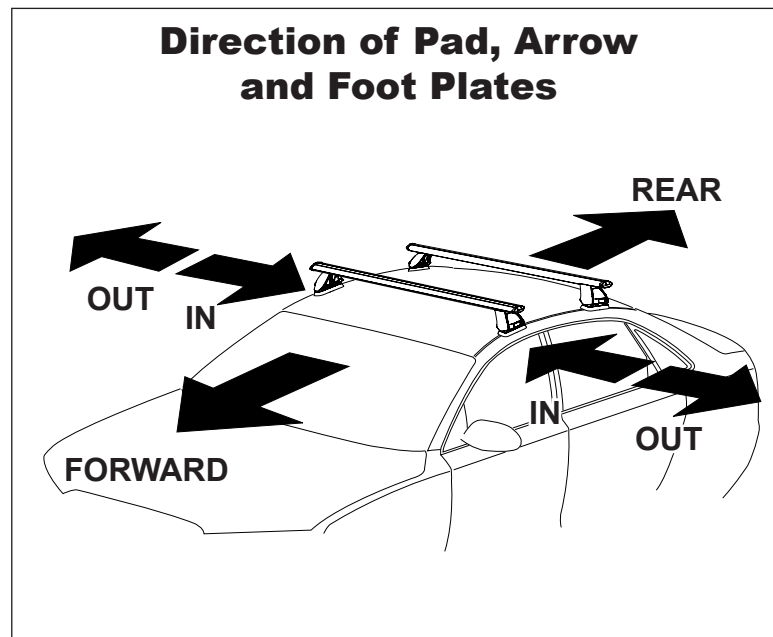

# DK115 Rhino-Rack VA, Aero, Euro & HD crossbar instruction

**Measurement A:** CENTRE of door jamb to CENTRE arrow of leg foot plate.

**Measurement B:** CENTRE of Front leg foot plate arrow to CENTRE of Rear leg foot plate arrow.

**Carrying capacity:** Roof rack is rated to 75kg. Please refer to manufacturers handbook for your vehicles maximum roof load capacity. Always use the lower of the two figures.

VEHICLE	Date	Measurement A	Measurement B	Load Rating (includes racks 5kg/11lbs)
Nissan Navara D22 Dual Cab	03/97 on	250mm	850mm	75kg