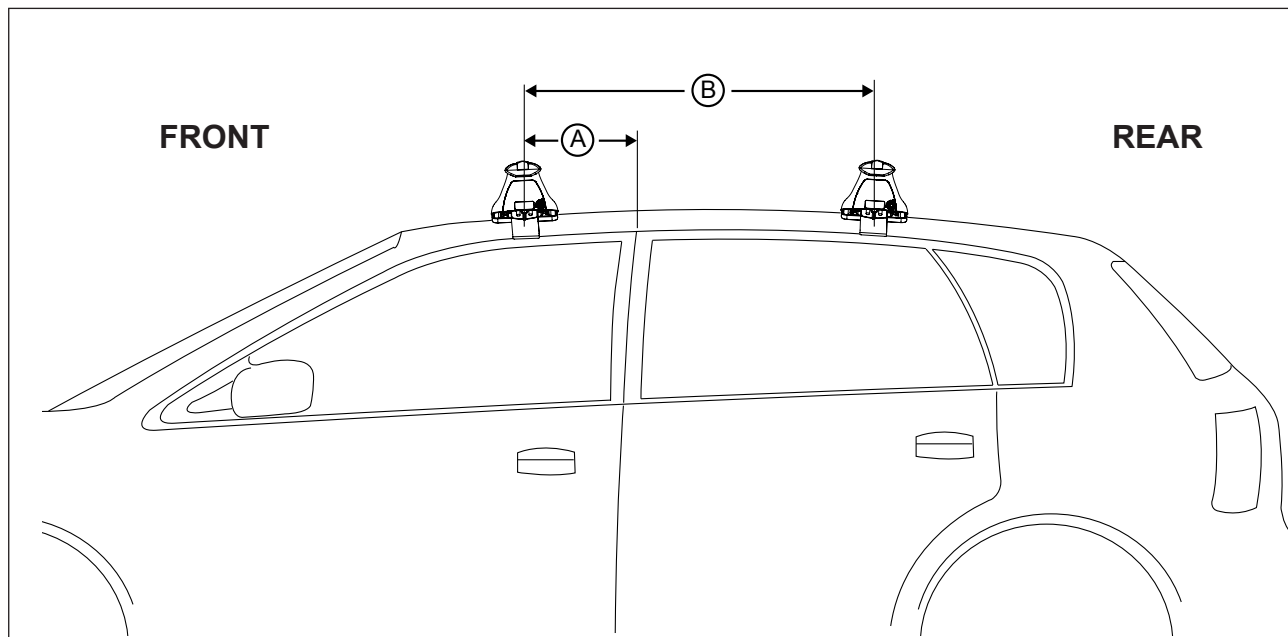

# DK115 Rhino-Rack VA, Aero, Euro & HD crossbar instruction

**Measurement A:** CENTRE of door jamb to CENTRE arrow of leg foot plate.

**Measurement B:** CENTRE of Front leg foot plate arrow to CENTRE of Rear leg foot plate arrow.

**Carrying capacity:** Roof rack is rated to 75kg. Please refer to manufacturers handbook for your vehicles maximum roof load capacity. Always use the lower of the two figures.

VEHICLE	Date	Measurement A	Measurement B	Load Rating (includes racks 5kg/11lbs)
Nissan Navara D22 Dual Cab	03/97 on	250mm	850mm	75kg