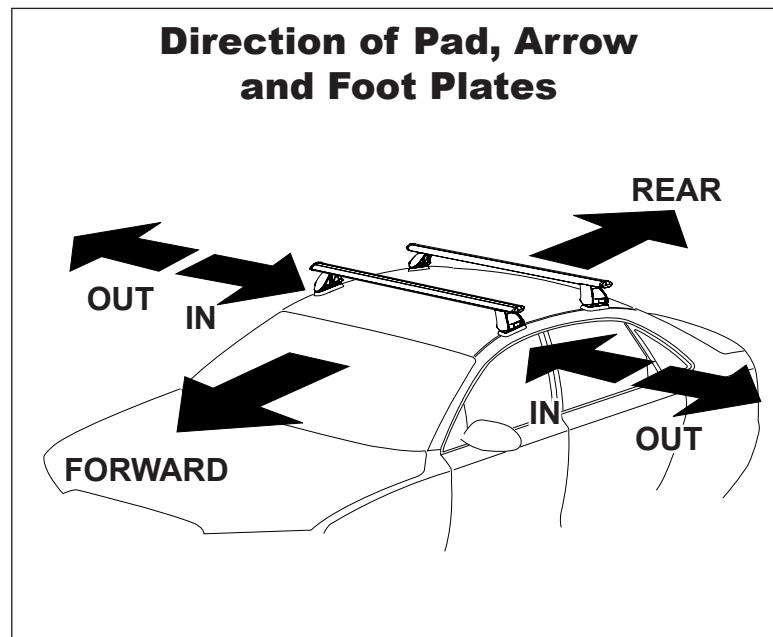

DK168 Rhino-Rack VA, Aero, Euro & HD crossbar instruction

Measurement A: CENTRE of door jamb to CENTRE arrow of leg foot plate.

Measurement B: CENTRE of Front leg foot plate arrow to CENTRE of Rear leg foot plate arrow.

Carrying capacity: Roof rack is rated to 75kg. Please refer to manufacturers handbook for your vehicles maximum roof load capacity. Always use the lower of the two figures.

VEHICLE	Date	Measurement A	Measurement B	Load Rating (includes racks 5kg/ 11lbs)
Nissan Altima 4dr Sedan 4th Gen	2007 on	300mm / 11,13/16"	700mm / 27,9/16"	50kg / 110lbs