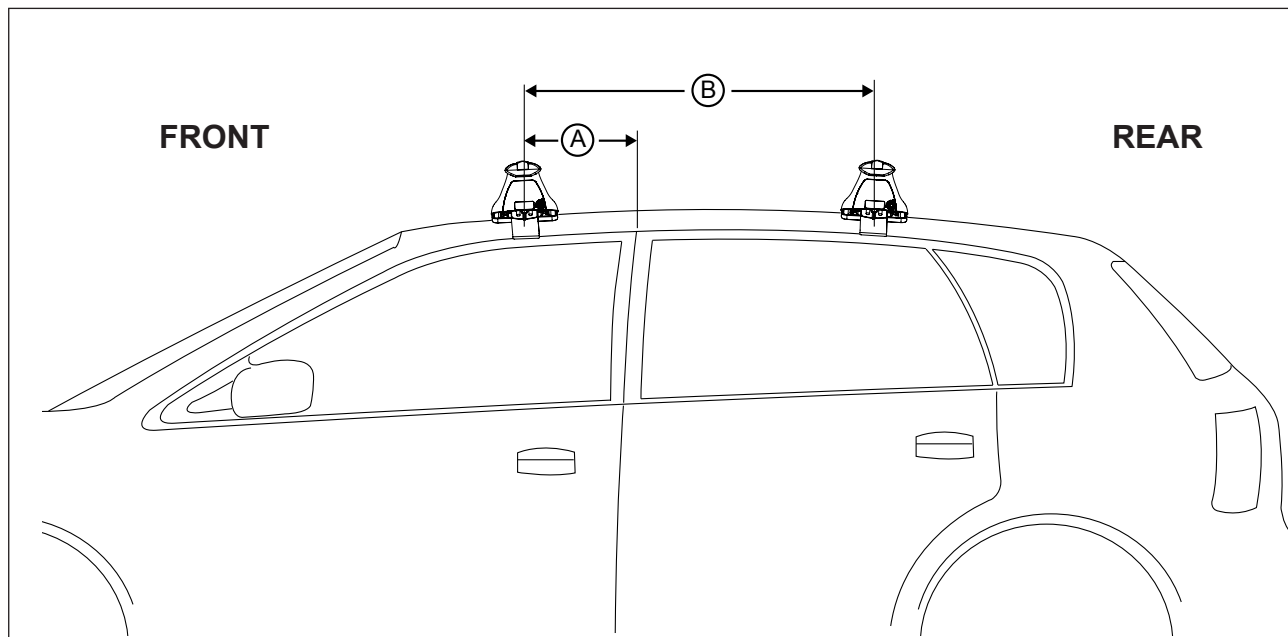

# DK168 Rhino-Rack VA, Aero, Euro & HD crossbar instruction

**Measurement A:** CENTRE of door jamb to CENTRE arrow of leg foot plate.

**Measurement B:** CENTRE of Front leg foot plate arrow to CENTRE of Rear leg foot plate arrow.

**Carrying capacity:** Roof rack is rated to 75kg. Please refer to manufacturers handbook for your vehicles maximum roof load capacity. Always use the lower of the two figures.

VEHICLE	Date	Measurement A	Measurement B	Load Rating (includes racks 5kg/ 11lbs)
Nissan Altima 4dr Sedan 4th Gen	2007 on	300mm / 11,13/16"	700mm / 27,9/16"	50kg / 110lbs