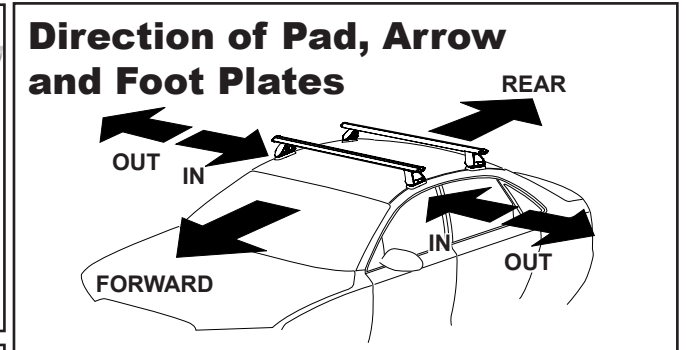

DK341 Rhino-Rack VA, DA, Euro & HD crossbar instruction

Measurement A: CENTRE of door jamb to CENTRE arrow of leg foot plate.

Measurement B: CENTRE of Front leg foot plate arrow to CENTRE of Rear leg foot plate arrow.

Carrying capacity: Roof rack is rated to 75kg. Please refer to manufacturers handbook for your vehicles maximum roof load capacity. Always use the lower of the two figures.

VEHICLE	Date	Measurement A	Measurement B	Load Rating (includes racks 5kg/11lbs)
Lincoln MKT 5dr SUV	2010-	110mm / 4,21/64"	750mm / 29,17/32"	75kg / 165lbs