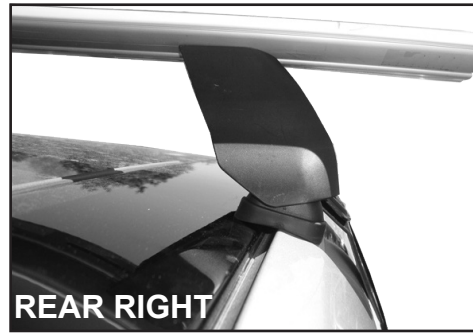

DK341 Rhino-Rack VA, DA, Euro & HD crossbar instruction

Measurement A: CENTRE of door jamb to CENTRE arrow of leg foot plate.

Measurement B: CENTRE of Front leg foot plate arrow to CENTRE of Rear leg foot plate arrow.

Carrying capacity: Roof rack is rated to 75kg. Please refer to manufacturers handbook for your vehicles maximum roof load capacity. Always use the lower of the two figures.

VEHICLE	Date	Measurement A	Measurement B	Load Rating (includes racks 5kg/11lbs)
Lincoln MKT 5dr SUV	2010-	110mm / 4,21/64"	750mm / 29,17/32"	75kg / 165lbs