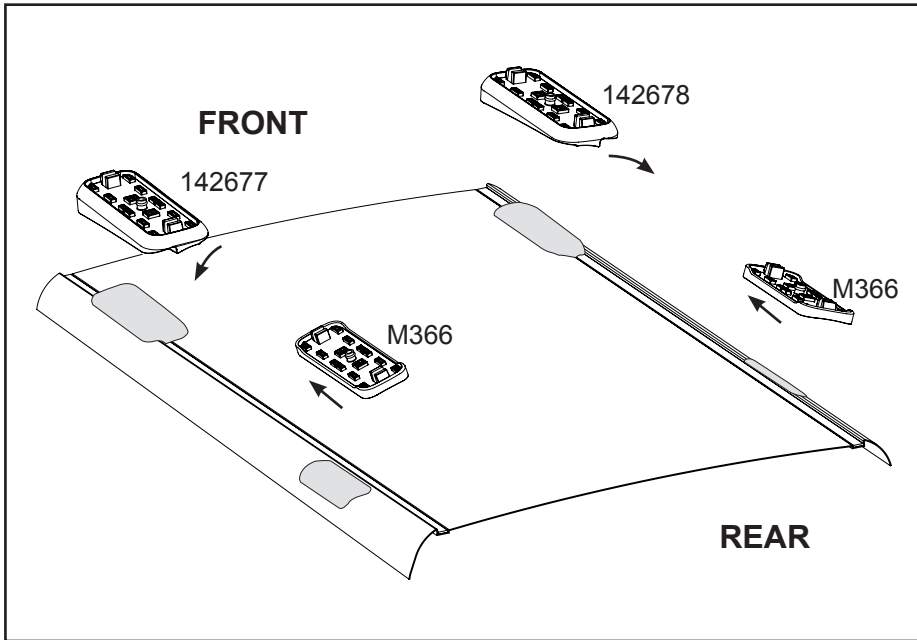

DK341 Rhino-Rack VA, DA, Euro & HD crossbar instruction

Measurement A: CENTRE of door jamb to CENTRE arrow of leg foot plate.

Measurement B: CENTRE of Front leg foot plate arrow to CENTRE of Rear leg foot plate arrow.

Carrying capacity: Roof rack is rated to 75kg. Please refer to manufacturers handbook for your vehicles maximum roof load capacity. Always use the lower of the two figures.

VEHICLE	Date	Measurement A	Measurement B	Load Rating (includes racks 5kg/11lbs)
Lincoln MKT 5dr SUV	2010-	110mm / 4,21/64"	750mm / 29,17/32"	75kg / 165lbs