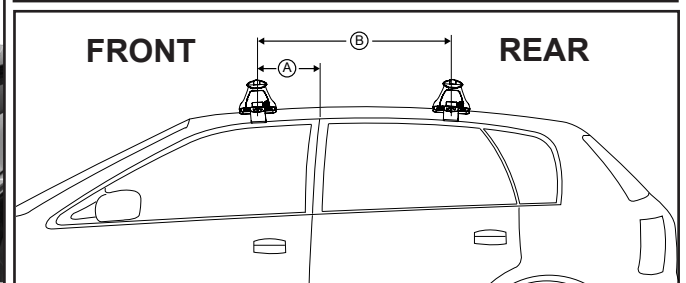

DK341 Rhino-Rack VA, DA, Euro & HD crossbar instruction

Measurement A: CENTRE of door jamb to CENTRE arrow of leg foot plate.

Measurement B: CENTRE of Front leg foot plate arrow to CENTRE of Rear leg foot plate arrow.

Carrying capacity: Roof rack is rated to 75kg. Please refer to manufacturers handbook for your vehicles maximum roof load capacity. Always use the lower of the two figures.

VEHICLE	Date	Measurement A	Measurement B	Load Rating (includes racks 5kg/11lbs)
Lincoln MKT 5dr SUV	2010-	110mm / 4,21/64"	750mm / 29,17/32"	75kg / 165lbs