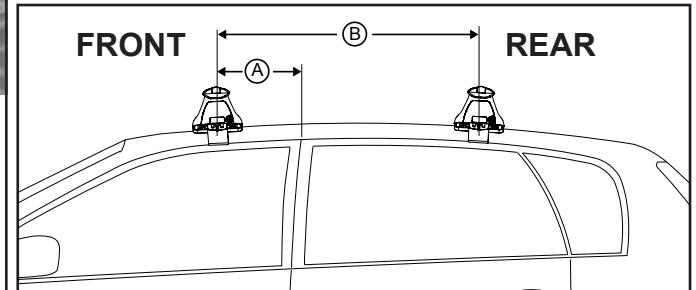

# DK242 Rhino-Rack VA, Aero, Euro & HD crossbar instruction

**Measurement A:** CENTRE of door jamb to CENTRE arrow of leg foot plate.

**Measurement B:** CENTRE of Front leg foot plate arrow to CENTRE of Rear leg foot plate arrow.

**Carrying capacity:** Roof rack is rated to 75kg. Please refer to manufacturers handbook for your vehicles maximum roof load capacity. Always use the lower of the two figures.

**Fitting note.**

- Pad M504, FRONT Left of vehicle - Arrow facing inward.
- Pad M503, FRONT Right of vehicle - Arrow facing inward.
- Pad M504, REAR Right of vehicle - Arrow facing inward.
- Pad M503, REAR Left of vehicle - Arrow facing inward.

Rear right pad M504 shown in position.

**Direction of Pad, Arrow and Foot Plates**

VEHICLE	Date	Measurement A	Measurement B	Load Rating (includes racks 5kg/ 11lbs)
Lincoln MKS 4dr sedan	2009 on	150mm / 5,29/32"	700mm / 27,9/16"	60kg / 132lbs