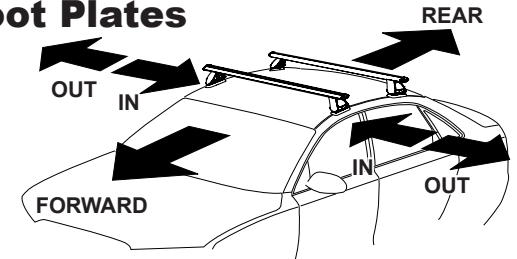

# DK242 Rhino-Rack VA, Aero, Euro & HD crossbar instruction

**Measurement A:** CENTRE of door jamb to CENTRE arrow of leg foot plate.

**Measurement B:** CENTRE of Front leg foot plate arrow to CENTRE of Rear leg foot plate arrow.

**Carrying capacity:** Roof rack is rated to 75kg. Please refer to manufacturers handbook for your vehicles maximum roof load capacity. Always use the lower of the two figures.

**Fitting note.**

- Pad M504, FRONT Left of vehicle - Arrow facing inward.
- Pad M503, FRONT Right of vehicle - Arrow facing inward.
- Pad M504, REAR Right of vehicle - Arrow facing inward.
- Pad M503, REAR Left of vehicle - Arrow facing inward.

Rear right pad M504 shown in position.

**Direction of Pad, Arrow and Foot Plates**

VEHICLE	Date	Measurement A	Measurement B	Load Rating (includes racks 5kg/ 11lbs)
Lincoln MKS 4dr sedan	2009 on	150mm / 5,29/32"	700mm / 27,9/16"	60kg / 132lbs