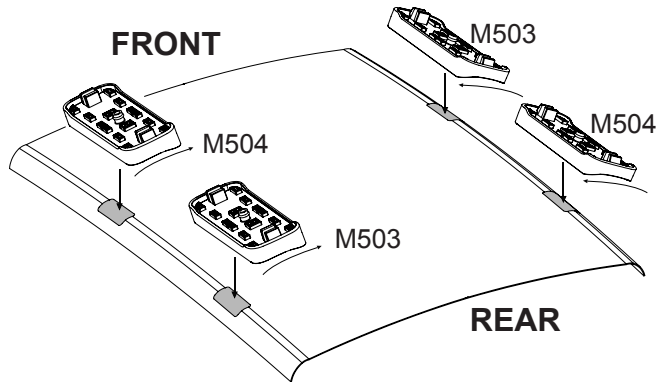

# DK242 Rhino-Rack VA, Aero, Euro & HD crossbar instruction

**Measurement A:** CENTRE of door jamb to CENTRE arrow of leg foot plate.

**Measurement B:** CENTRE of Front leg foot plate arrow to CENTRE of Rear leg foot plate arrow.

**Carrying capacity:** Roof rack is rated to 75kg. Please refer to manufacturers handbook for your vehicles maximum roof load capacity. Always use the lower of the two figures.

**Fitting note.**

- Pad M504, FRONT Left of vehicle - Arrow facing inward.
- Pad M503, FRONT Right of vehicle - Arrow facing inward.
- Pad M504, REAR Right of vehicle - Arrow facing inward.
- Pad M503, REAR Left of vehicle - Arrow facing inward.

Rear right pad M504 shown in position.

**Direction of Pad, Arrow and Foot Plates**

VEHICLE	Date	Measurement A	Measurement B	Load Rating (includes racks 5kg/ 11lbs)
Lincoln MKS 4dr sedan	2009 on	150mm / 5,29/32"	700mm / 27,9/16"	60kg / 132lbs