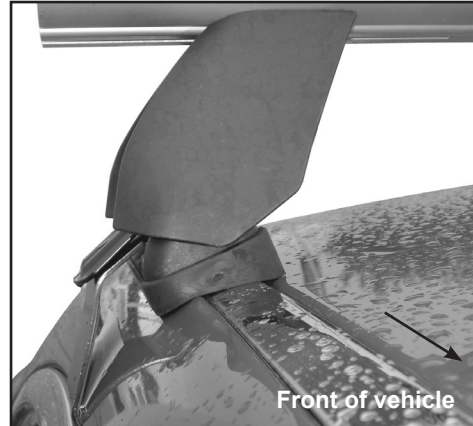

# DK242 Rhino-Rack VA, Aero, Euro & HD crossbar instruction

**Measurement A:** CENTRE of door jamb to CENTRE arrow of leg foot plate.

**Measurement B:** CENTRE of Front leg foot plate arrow to CENTRE of Rear leg foot plate arrow.

**Carrying capacity:** Roof rack is rated to 75kg. Please refer to manufacturers handbook for your vehicles maximum roof load capacity. Always use the lower of the two figures.

**Fitting note.**

- Pad M504, FRONT Left of vehicle - Arrow facing inward.
- Pad M503, FRONT Right of vehicle - Arrow facing inward.
- Pad M504, REAR Right of vehicle - Arrow facing inward.
- Pad M503, REAR Left of vehicle - Arrow facing inward.

Rear right pad M504 shown in position.

**Direction of Pad, Arrow and Foot Plates**

VEHICLE	Date	Measurement A	Measurement B	Load Rating (includes racks 5kg/ 11lbs)
Lincoln MKS 4dr sedan	2009 on	150mm / 5,29/32"	700mm / 27,9/16"	60kg / 132lbs