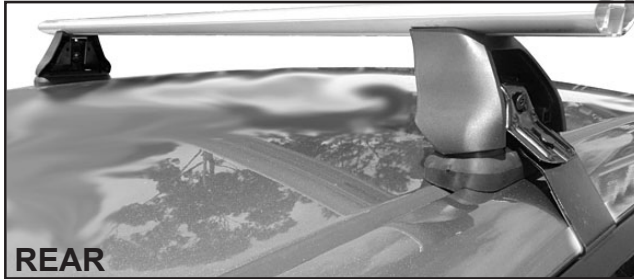

# DK241 Rhino-Rack VA, Aero, Euro & HD crossbar instruction

**Measurement A:** CENTRE of door jamb to CENTRE arrow of leg foot plate.

**Measurement B:** CENTRE of Front leg foot plate arrow to CENTRE of Rear leg foot plate arrow.

**Carrying capacity:** Roof rack is rated to 75kg. Please refer to manufacturers handbook for your vehicles maximum roof load capacity. Always use the lower of the two figures.

VEHICLE	Date	Measurement A	Measurement B	Load Rating (includes racks 5kg/11lbs)
Lexus IS 4dr sedan	06-13	230mm / 9,1/16"	700mm / 27,9/16"	60kg / 132lbs
Lexus IS 4dr sedan	09/05-02/13	230mm / 9,1/16"	700mm / 27,9/16"	60kg / 132lbs
Lexus IS F 4dr sedan	08-14	230mm / 9,1/16"	700mm / 27,9/16"	60kg / 132lbs