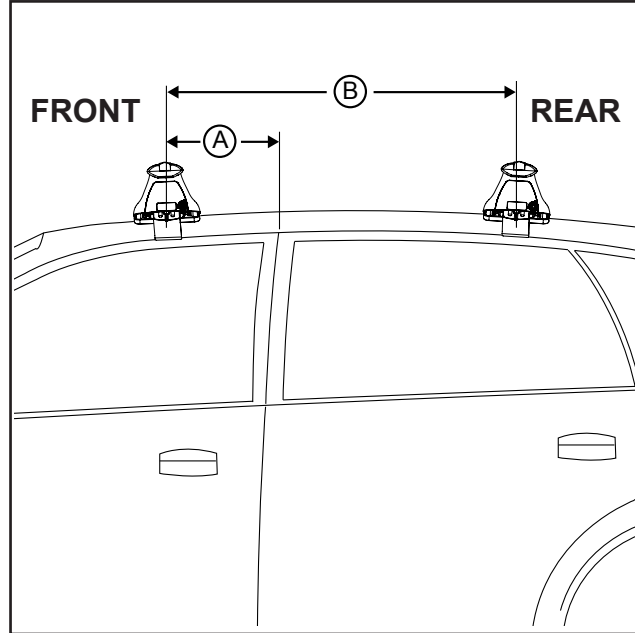

# DK241 Rhino-Rack VA, Aero, Euro & HD crossbar instruction

**Measurement A:** CENTRE of door jamb to CENTRE arrow of leg foot plate.

**Measurement B:** CENTRE of Front leg foot plate arrow to CENTRE of Rear leg foot plate arrow.

**Carrying capacity:** Roof rack is rated to 75kg. Please refer to manufacturers handbook for your vehicles maximum roof load capacity. Always use the lower of the two figures.

VEHICLE	Date	Measurement A	Measurement B	Load Rating (includes racks 5kg/11lbs)
Lexus IS 4dr sedan	06-13	230mm / 9,1/16"	700mm / 27,9/16"	60kg / 132lbs
Lexus IS 4dr sedan	09/05-02/13	230mm / 9,1/16"	700mm / 27,9/16"	60kg / 132lbs
Lexus IS F 4dr sedan	08-14	230mm / 9,1/16"	700mm / 27,9/16"	60kg / 132lbs