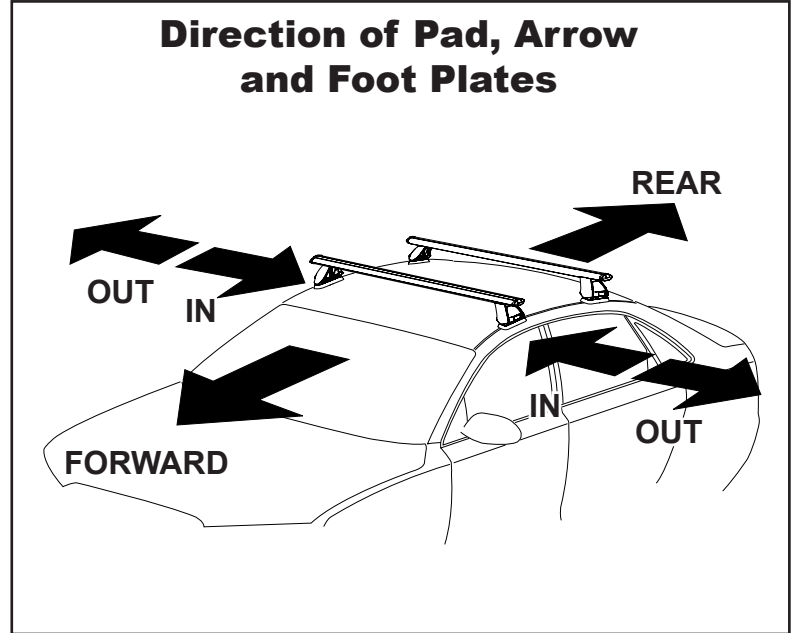

# DK241 Rhino-Rack VA, Aero, Euro & HD crossbar instruction

**Measurement A:** CENTRE of door jamb to CENTRE arrow of leg foot plate.

**Measurement B:** CENTRE of Front leg foot plate arrow to CENTRE of Rear leg foot plate arrow.

**Carrying capacity:** Roof rack is rated to 75kg. Please refer to manufacturers handbook for your vehicles maximum roof load capacity. Always use the lower of the two figures.

VEHICLE	Date	Measurement A	Measurement B	Load Rating (includes racks 5kg/11lbs)
Lexus IS 4dr sedan	06-13	230mm / 9,1/16"	700mm / 27,9/16"	60kg / 132lbs
Lexus IS 4dr sedan	09/05-02/13	230mm / 9,1/16"	700mm / 27,9/16"	60kg / 132lbs
Lexus IS F 4dr sedan	08-14	230mm / 9,1/16"	700mm / 27,9/16"	60kg / 132lbs