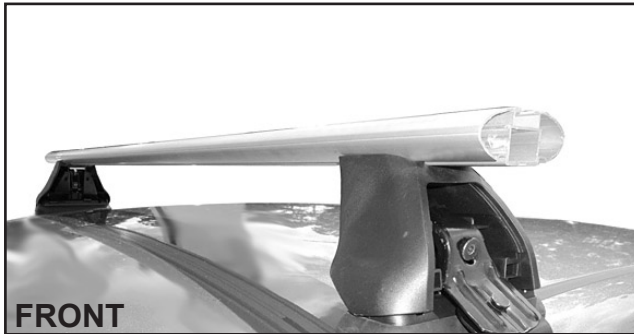

# DK241 Rhino-Rack VA, Aero, Euro & HD crossbar instruction

**Measurement A:** CENTRE of door jamb to CENTRE arrow of leg foot plate.

**Measurement B:** CENTRE of Front leg foot plate arrow to CENTRE of Rear leg foot plate arrow.

**Carrying capacity:** Roof rack is rated to 75kg. Please refer to manufacturers handbook for your vehicles maximum roof load capacity. Always use the lower of the two figures.

VEHICLE	Date	Measurement A	Measurement B	Load Rating (includes racks 5kg/11lbs)
Lexus IS 4dr sedan	06-13	230mm / 9,1/16"	700mm / 27,9/16"	60kg / 132lbs
Lexus IS 4dr sedan	09/05-02/13	230mm / 9,1/16"	700mm / 27,9/16"	60kg / 132lbs
Lexus IS F 4dr sedan	08-14	230mm / 9,1/16"	700mm / 27,9/16"	60kg / 132lbs