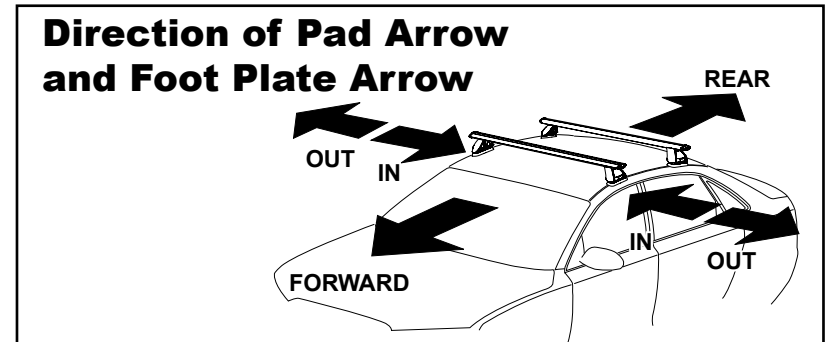

# DK237 Rhino-Rack VA, DA, Euro & HD crossbar instruction

**Measurement A:** CENTRE of door jamb to CENTRE arrow of leg foot plate.

**Measurement B:** CENTRE of Front leg foot plate arrow to CENTRE of Rear leg foot plate arrow.

**Carrying capacity:** Roof rack is rated to 75kg. Please refer to manufacturers handbook for your vehicles maximum roof load capacity. Always use the lower of the two figures.

VEHICLE	Date	Measurement A	Measurement B	Load Rating (includes racks 5kg/ 11lbs)
Kia Soul 5dr hatch	09-13	310mm / 12,7/32"	700mm / 27,9/16"	50kg / 110lbs