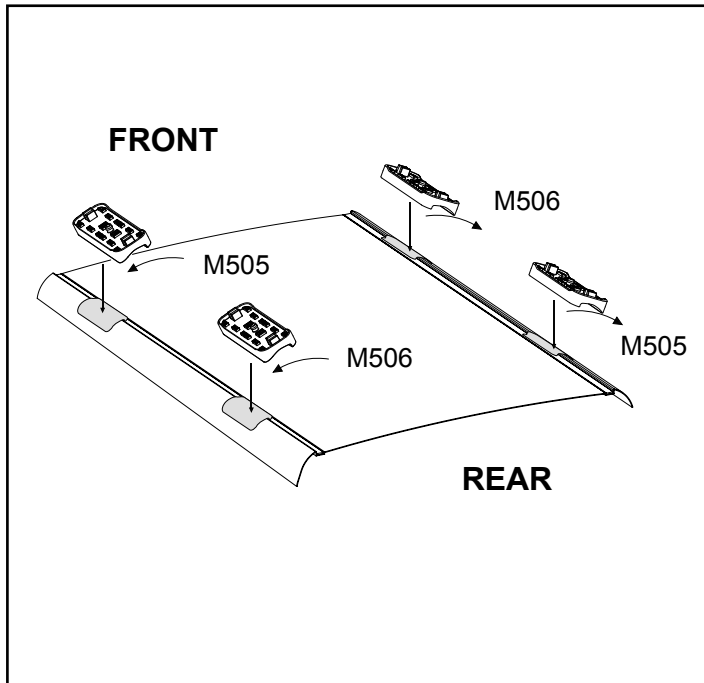

# DK237 Rhino-Rack VA, DA, Euro & HD crossbar instruction

**Measurement A:** CENTRE of door jamb to CENTRE arrow of leg foot plate.

**Measurement B:** CENTRE of Front leg foot plate arrow to CENTRE of Rear leg foot plate arrow.

**Carrying capacity:** Roof rack is rated to 75kg. Please refer to manufacturers handbook for your vehicles maximum roof load capacity. Always use the lower of the two figures.

VEHICLE	Date	Measurement A	Measurement B	Load Rating (includes racks 5kg/ 11lbs)
Kia Soul 5dr hatch	09-13	310mm / 12,7/32"	700mm / 27,9/16"	50kg / 110lbs