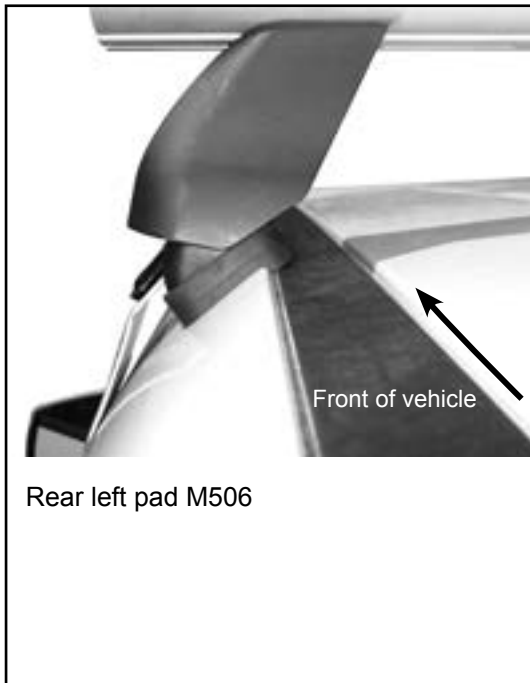

# DK237 Rhino-Rack VA, DA, Euro & HD crossbar instruction

**Measurement A:** CENTRE of door jamb to CENTRE arrow of leg foot plate.

**Measurement B:** CENTRE of Front leg foot plate arrow to CENTRE of Rear leg foot plate arrow.

**Carrying capacity:** Roof rack is rated to 75kg. Please refer to manufacturers handbook for your vehicles maximum roof load capacity. Always use the lower of the two figures.

VEHICLE	Date	Measurement A	Measurement B	Load Rating (includes racks 5kg/ 11lbs)
Kia Soul 5dr hatch	09-13	310mm / 12,7/32"	700mm / 27,9/16"	50kg / 110lbs