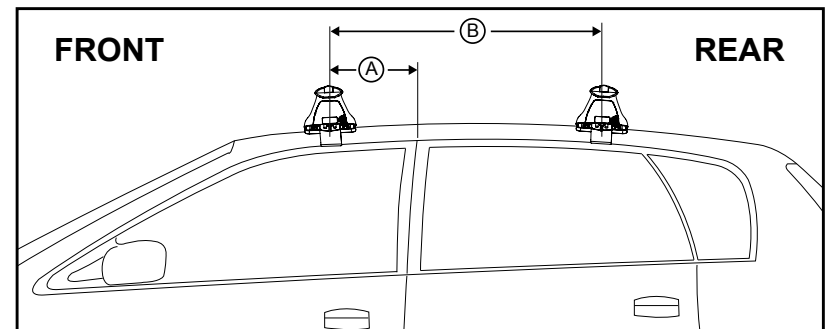

# DK237 Rhino-Rack VA, DA, Euro & HD crossbar instruction

**Measurement A:** CENTRE of door jamb to CENTRE arrow of leg foot plate.

**Measurement B:** CENTRE of Front leg foot plate arrow to CENTRE of Rear leg foot plate arrow.

**Carrying capacity:** Roof rack is rated to 75kg. Please refer to manufacturers handbook for your vehicles maximum roof load capacity. Always use the lower of the two figures.

VEHICLE	Date	Measurement A	Measurement B	Load Rating (includes racks 5kg/ 11lbs)
Kia Soul 5dr hatch	09-13	310mm / 12,7/32"	700mm / 27,9/16"	50kg / 110lbs