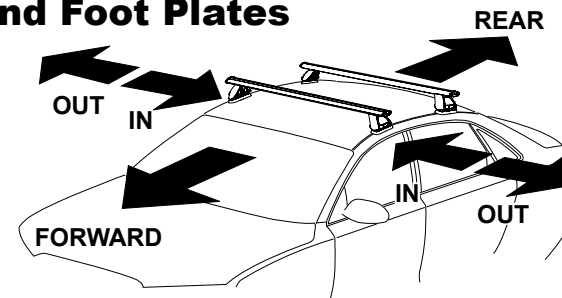

DK339 Rhino-Rack VA, DA, Euro & HD crossbar instruction

Measurement A: CENTRE of door jamb to CENTRE arrow of leg foot plate.

Measurement B: CENTRE of Front leg foot plate arrow to CENTRE of Rear leg foot plate arrow.

Carrying capacity: Roof rack is rated to 75kg. Please refer to manufacturers handbook for your vehicles maximum roof load capacity. Always use the lower of the two figures.

Direction of Pad, Arrow and Foot Plates