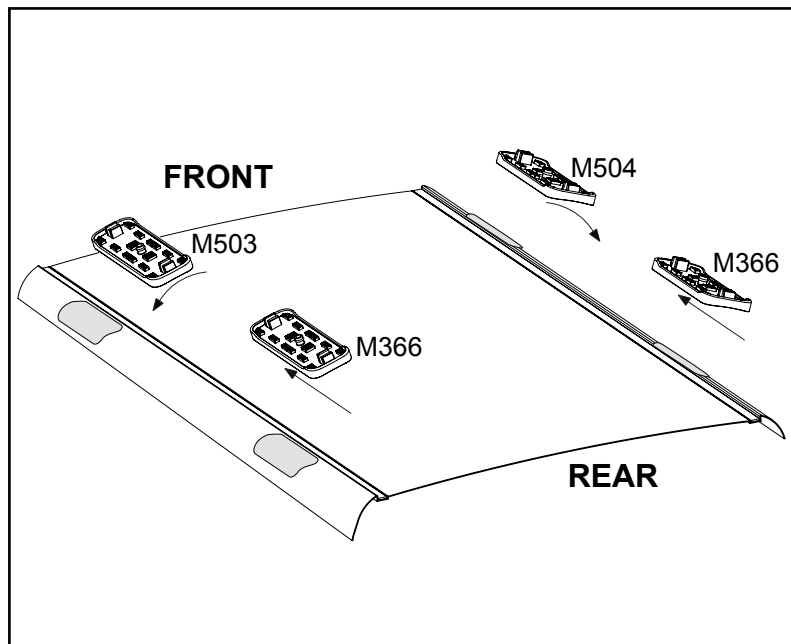

DK339 Rhino-Rack VA, DA, Euro & HD crossbar instruction

Measurement A: CENTRE of door jamb to CENTRE arrow of leg foot plate.

Measurement B: CENTRE of Front leg foot plate arrow to CENTRE of Rear leg foot plate arrow.

Carrying capacity: Roof rack is rated to 75kg. Please refer to manufacturers handbook for your vehicles maximum roof load capacity. Always use the lower of the two figures.

Direction of Pad, Arrow and Foot Plates

VEHICLE	Date	Measurement A	Measurement B	Load Rating (includes racks 5kg/11lbs)
Infiniti JX35 4dr SUV 5dr SUV	13-13	100mm / 3,15/16"	750mm / 29,17/32"	75kg / 165lbs
Infiniti Qx60/QX60 Hybrid 4 dr SUV	14-	100mm / 3,15/16"	750mm / 29,17/32"	75kg / 165lbs