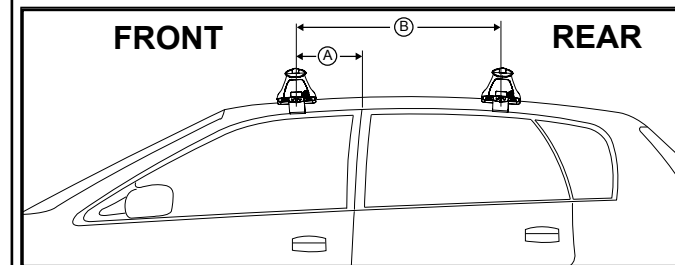

DK339 Rhino-Rack VA, DA, Euro & HD crossbar instruction

Measurement A: CENTRE of door jamb to CENTRE arrow of leg foot plate.

Measurement B: CENTRE of Front leg foot plate arrow to CENTRE of Rear leg foot plate arrow.

Carrying capacity: Roof rack is rated to 75kg. Please refer to manufacturers handbook for your vehicles maximum roof load capacity. Always use the lower of the two figures.

Direction of Pad, Arrow and Foot Plates