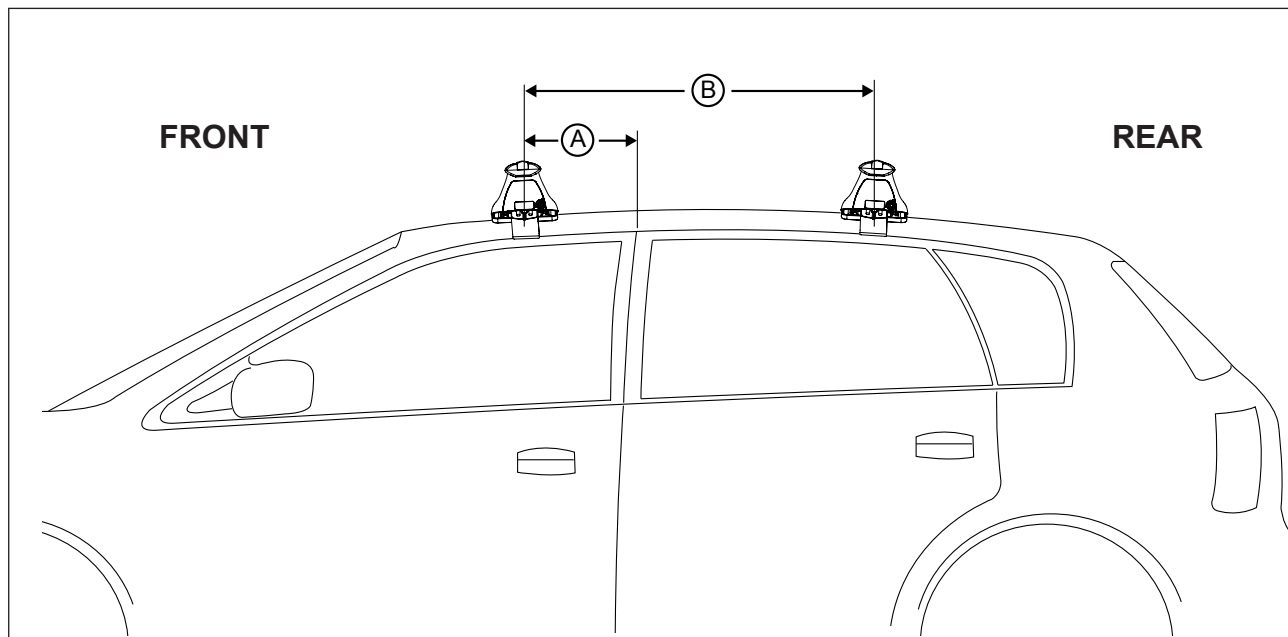

DK153 Rhino-Rack VA, Aero, Euro & HD crossbar instruction

Measurement A: CENTRE of door jamb to CENTRE arrow of leg foot plate.

Measurement B: CENTRE of Front leg foot plate arrow to CENTRE of Rear leg foot plate arrow.

Carrying capacity: Roof rack is rated to 75kg. Please refer to manufacturers handbook for your vehicles maximum roof load capacity. Always use the lower of the two figures.

VEHICLE	Date	Measurement A	Measurement B	Load Rating (includes racks 5kg/ 11lbs)
Honda Civic 2dr Coupe	2006 on	635mm / 25"	585mm / 23,1/32"	40kg / 88lbs