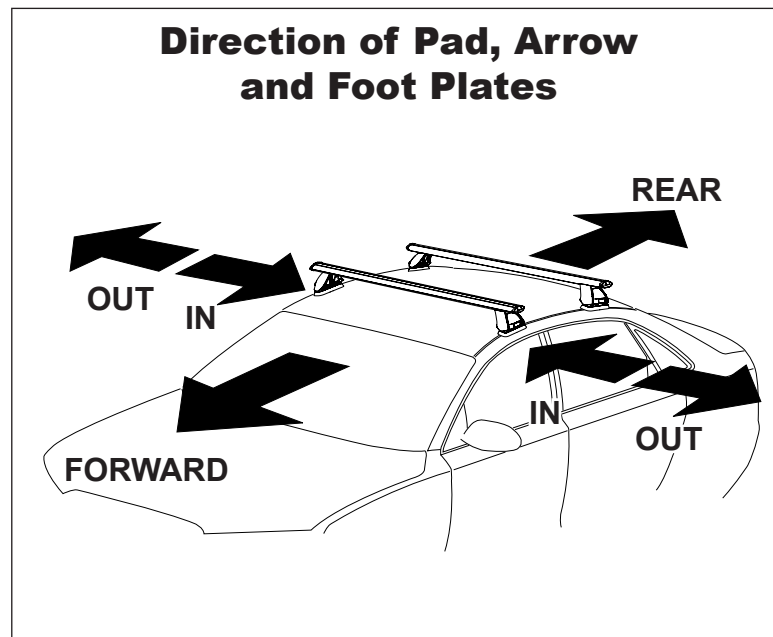

DK153 Rhino-Rack VA, Aero, Euro & HD crossbar instruction

Measurement A: CENTRE of door jamb to CENTRE arrow of leg foot plate.

Measurement B: CENTRE of Front leg foot plate arrow to CENTRE of Rear leg foot plate arrow.

Carrying capacity: Roof rack is rated to 75kg. Please refer to manufacturers handbook for your vehicles maximum roof load capacity. Always use the lower of the two figures.

VEHICLE	Date	Measurement A	Measurement B	Load Rating (includes racks 5kg/ 11lbs)
Honda Civic 2dr Coupe	2006 on	635mm / 25"	585mm / 23,1/32"	40kg / 88lbs