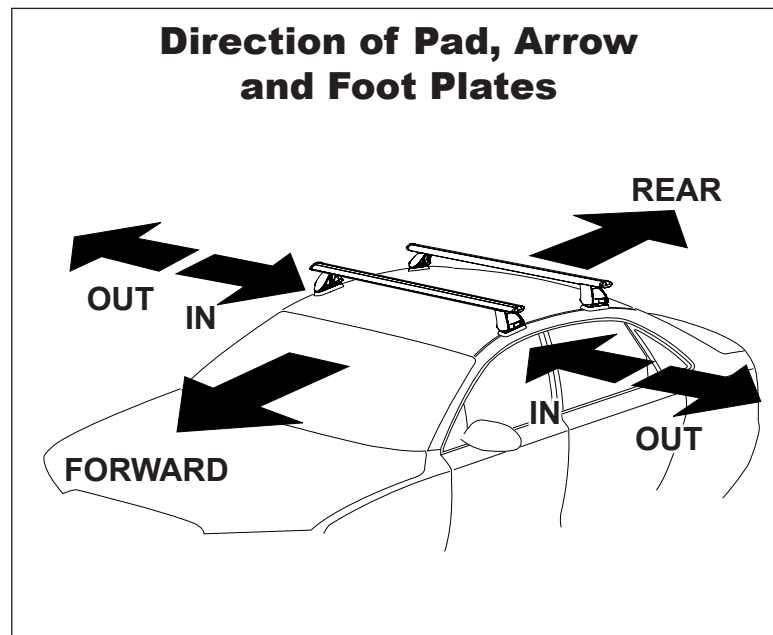

# DK152 Rhino-Rack VA, Aero, Euro & HD crossbar instruction

**Measurement A:** CENTRE of door jamb to CENTRE arrow of leg foot plate.

**Measurement B:** CENTRE of Front leg foot plate arrow to CENTRE of Rear leg foot plate arrow.

**Carrying capacity:** Roof rack is rated to 75kg. Please refer to manufacturers handbook for your vehicles maximum roof load capacity. Always use the lower of the two figures.

VEHICLE	Date	Measurement A	Measurement B	Load Rating (includes racks 5kg/11lbs)
Honda Civic 4dr Sedan	2006 on	300mm / 11,13/16"	700mm / 27,9/16"	50kg / 110lbs
Scion XB 5dr Hatch	2008 on	230mm / 9,1/16"	700mm / 27,9/16"	60kg / 132lbs
Toyota Corolla E140 4dr sedan	2009-13	240mm / 9,29/64"	700mm / 27,9/16"	50kg / 110lbs
Toyota Rukus 5dr hatch	06/2010 on	230mm / 9,1/16"	700mm / 27,9/16"	60kg / 132lbs