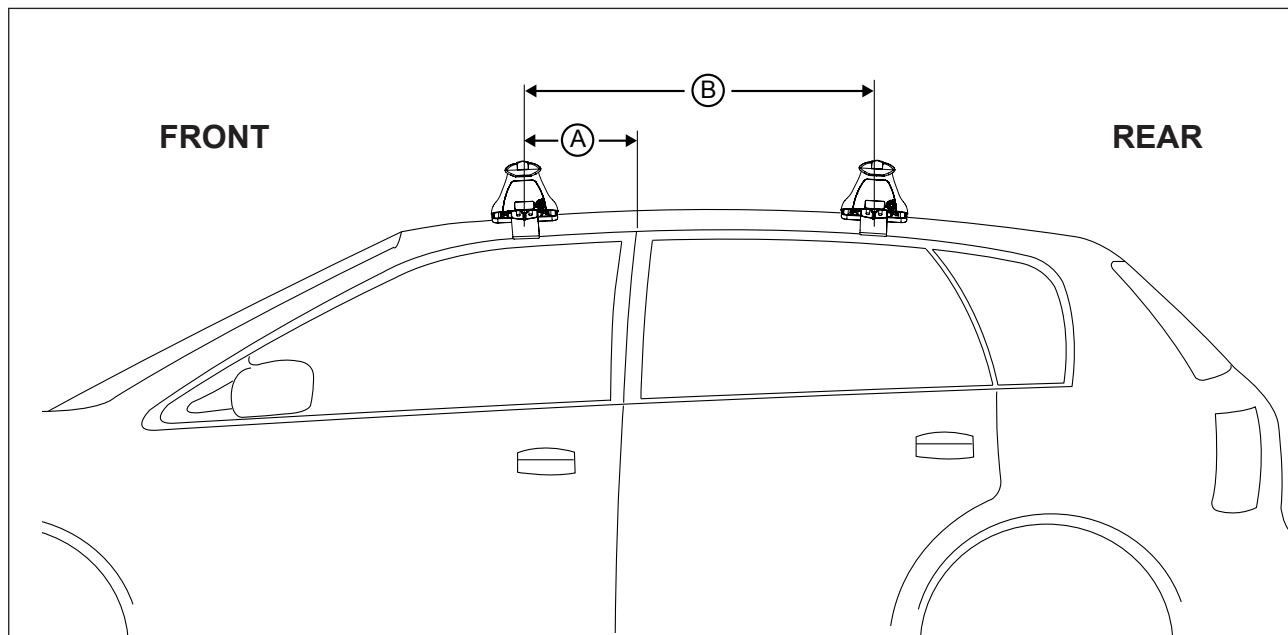

# DK152 Rhino-Rack VA, Aero, Euro & HD crossbar instruction

**Measurement A:** CENTRE of door jamb to CENTRE arrow of leg foot plate.

**Measurement B:** CENTRE of Front leg foot plate arrow to CENTRE of Rear leg foot plate arrow.

**Carrying capacity:** Roof rack is rated to 75kg. Please refer to manufacturers handbook for your vehicles maximum roof load capacity. Always use the lower of the two figures.

VEHICLE	Date	Measurement A	Measurement B	Load Rating (includes racks 5kg/11lbs)
Honda Civic 4dr Sedan	2006 on	300mm / 11,13/16"	700mm / 27,9/16"	50kg / 110lbs
Scion XB 5dr Hatch	2008 on	230mm / 9,1/16"	700mm / 27,9/16"	60kg / 132lbs
Toyota Corolla E140 4dr sedan	2009-13	240mm / 9,29/64"	700mm / 27,9/16"	50kg / 110lbs
Toyota Rukus 5dr hatch	06/2010 on	230mm / 9,1/16"	700mm / 27,9/16"	60kg / 132lbs