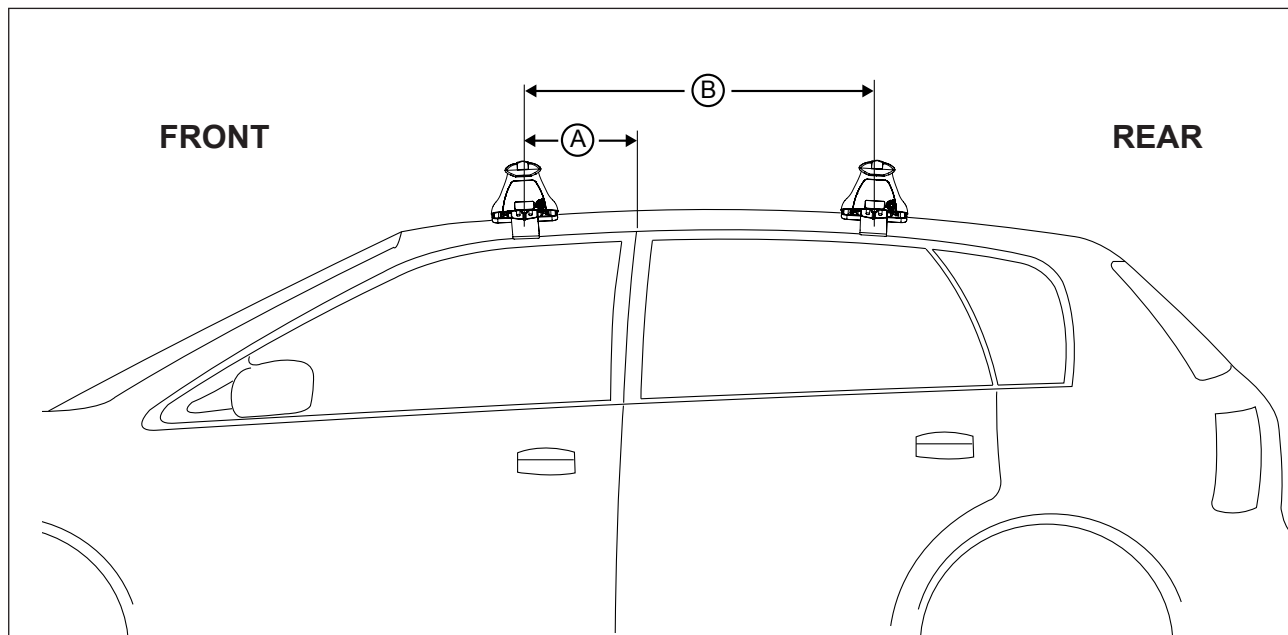

DK152 Rhino-Rack VA, Aero, Euro & HD crossbar instruction

Measurement A: CENTRE of door jamb to CENTRE arrow of leg foot plate.

Measurement B: CENTRE of Front leg foot plate arrow to CENTRE of Rear leg foot plate arrow.

Carrying capacity: Roof rack is rated to 75kg. Please refer to manufacturers handbook for your vehicles maximum roof load capacity. Always use the lower of the two figures.

VEHICLE	Date	Measurement A	Measurement B	Load Rating (includes racks 5kg/ 11lbs)
Honda Civic 4dr Sedan	2006 on	300mm / 11,13/16"	700mm / 27,9/16"	50kg / 110lbs
Scion XB 5dr Hatch	2008 on	230mm / 9,1/16"	700mm / 27,9/16"	60kg / 132lbs
Toyota Corolla E140 4dr sedan	2009-13	240mm / 9,29/64"	700mm / 27,9/16"	50kg / 110lbs
Toyota Rukus 5dr hatch	06/2010 on	230mm / 9,1/16"	700mm / 27,9/16"	60kg / 132lbs