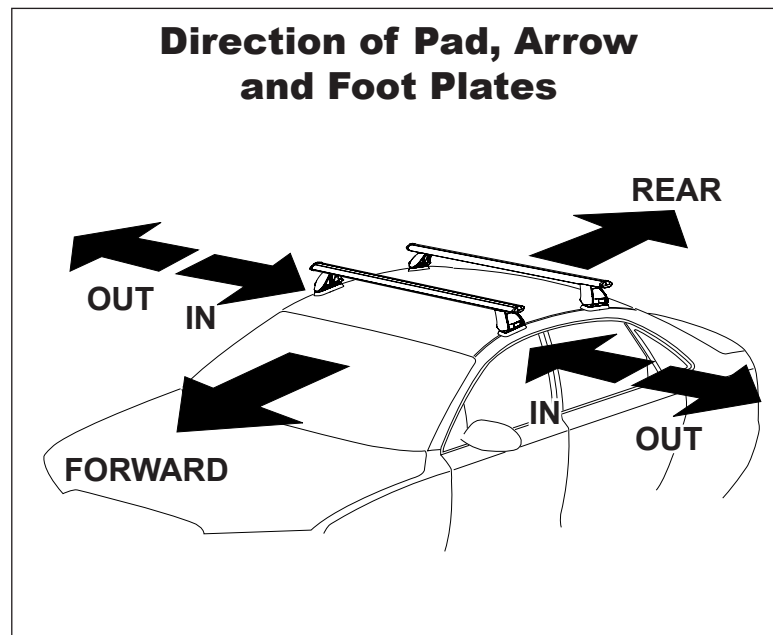

DK152 Rhino-Rack VA, Aero, Euro & HD crossbar instruction

Measurement A: CENTRE of door jamb to CENTRE arrow of leg foot plate.

Measurement B: CENTRE of Front leg foot plate arrow to CENTRE of Rear leg foot plate arrow.

Carrying capacity: Roof rack is rated to 75kg. Please refer to manufacturers handbook for your vehicles maximum roof load capacity. Always use the lower of the two figures.

VEHICLE	Date	Measurement A	Measurement B	Load Rating (includes racks 5kg/ 11lbs)
Honda Civic 4dr Sedan	2006 on	300mm / 11,13/16"	700mm / 27,9/16"	50kg / 110lbs
Scion XB 5dr Hatch	2008 on	230mm / 9,1/16"	700mm / 27,9/16"	60kg / 132lbs
Toyota Corolla E140 4dr sedan	2009-13	240mm / 9,29/64"	700mm / 27,9/16"	50kg / 110lbs
Toyota Rukus 5dr hatch	06/2010 on	230mm / 9,1/16"	700mm / 27,9/16"	60kg / 132lbs