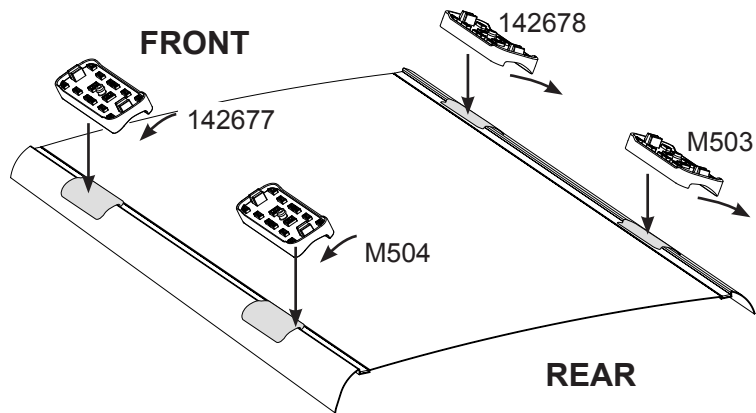

DK149 Rhino-Rack VA, Aero, Euro & HD crossbar instruction

Measurement A: CENTRE of door jamb to CENTRE arrow of leg foot plate.

Measurement B: CENTRE of Front leg foot plate arrow to CENTRE of Rear leg foot plate arrow.

Carrying capacity: Roof rack is rated to 75kg. Please refer to manufacturers handbook for your vehicles maximum roof load capacity. Always use the lower of the two figures.

- Pad 142677 FRONT Left of vehicle - Arrow facing outward.
- Pad 142678 FRONT Right of vehicle - Arrow facing outward.
- Pad M503 REAR Right of vehicle - Arrow facing forward.
- Pad M504 REAR Left of vehicle - Arrow facing forward.

Direction of Pad, Arrow and Foot Plates

VEHICLE	Date	Measurement A	Measurement B	Load Rating (includes racks 5kg/ 11lbs)
Ford Fusion 4dr Sedan	2006-2009	200mm / 7,7/8"	700mm / 27,9/16"	60kg / 132lbs
Ford Fusion 4dr Sedan	2010-	200mm / 7,7/8"	700mm / 27,9/16"	60kg / 132lbs