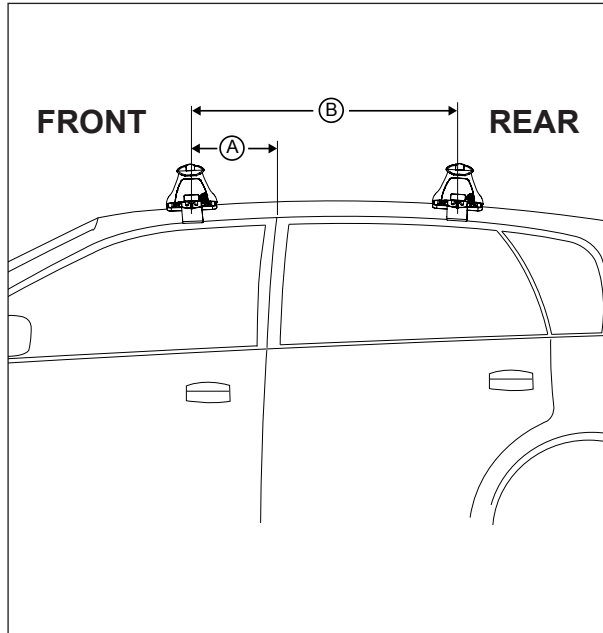

DK149 Rhino-Rack VA, Aero, Euro & HD crossbar instruction

Measurement A: CENTRE of door jamb to CENTRE arrow of leg foot plate.

Measurement B: CENTRE of Front leg foot plate arrow to CENTRE of Rear leg foot plate arrow.

Carrying capacity: Roof rack is rated to 75kg. Please refer to manufacturers handbook for your vehicles maximum roof load capacity. Always use the lower of the two figures.

- Pad 142677 FRONT Left of vehicle - Arrow facing outward.
- Pad 142678 FRONT Right of vehicle - Arrow facing outward.
- Pad M503 REAR Right of vehicle - Arrow facing forward.
- Pad M504 REAR Left of vehicle - Arrow facing forward.

Direction of Pad, Arrow and Foot Plates

VEHICLE	Date	Measurement A	Measurement B	Load Rating (includes racks 5kg/ 11lbs)
Ford Fusion 4dr Sedan	2006-2009	200mm / 7,7/8"	700mm / 27,9/16"	60kg / 132lbs
Ford Fusion 4dr Sedan	2010-	200mm / 7,7/8"	700mm / 27,9/16"	60kg / 132lbs