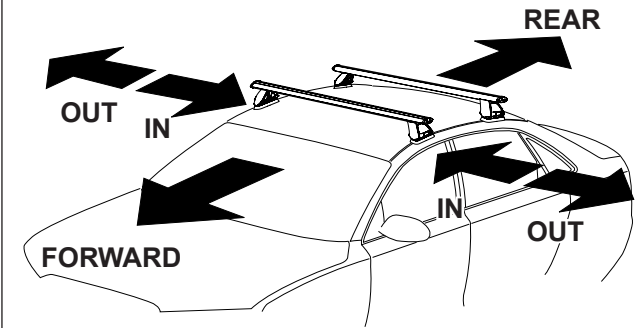

VEHICLE	Date	Measurement A	Measurement B	Load Rating (includes racks 5kg/ 11lbs)
Ford Fusion 4dr Sedan	2006-2009	200mm / 7,7/8"	700mm / 27,9/16"	60kg / 132lbs
Ford Fusion 4dr Sedan	2010-	200mm / 7,7/8"	700mm / 27,9/16"	60kg / 132lbs