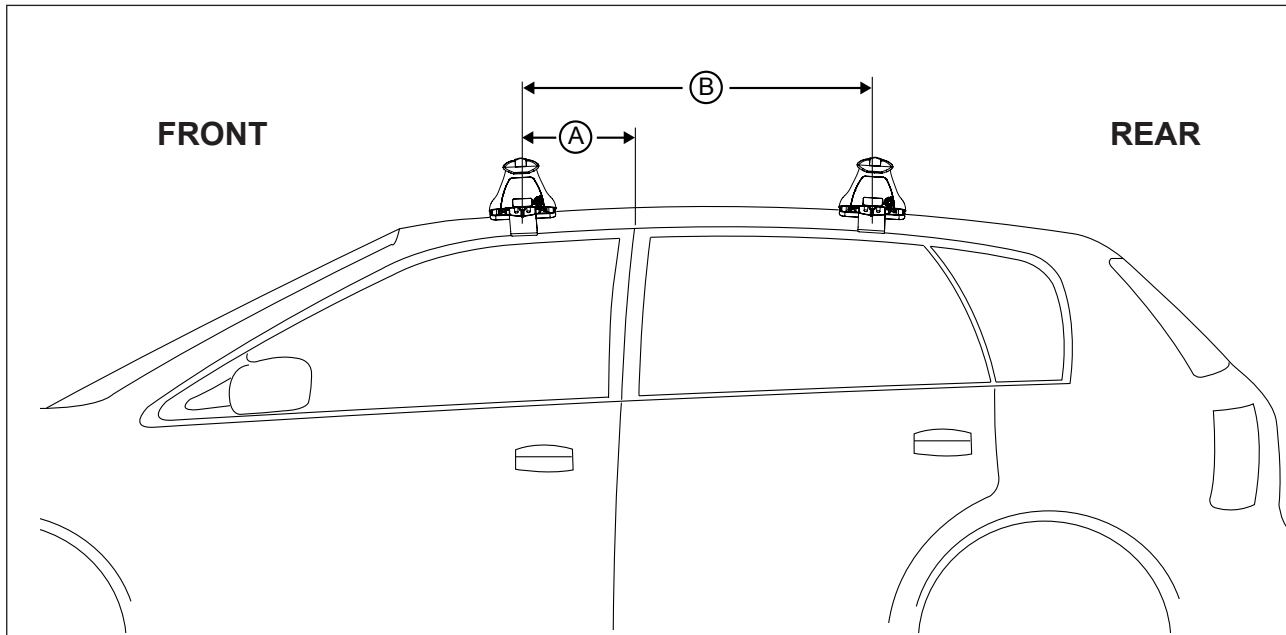

DK061 Rhino-Rack VA, Aero, Euro & HD crossbar instruction

Measurement A: CENTRE of door jamb to CENTRE arrow of leg foot plate.

Measurement B: CENTRE of Front leg foot plate arrow to CENTRE of Rear leg foot plate arrow.

Carrying capacity: Roof rack is rated to 75kg. Please refer to manufacturers handbook for your vehicles maximum roof load capacity. Always use the lower of the two figures.

VEHICLE	Date	Measurement A	Measurement B	Load Rating (includes racks 5kg/ 11lbs)
Mazda 6 4dr Sedan	02/08-11/12	250mm / 9,27/32"	660mm / 25,63/64"	60kg / 132lbs
Mazda 6 5dr Hatch	02/08-11/12	250mm / 9,27/32"	700mm / 27,9/16"	60kg / 132lbs
Buick LeSabre 4dr Sedan	00-05	340mm / 13,25/64"	700mm / 27,9/16"	75kg / 165lbs
Ford Focus 4dr Sedan (USA)	00-11	290mm / 11,27/64"	700mm / 27,9/16"	75kg / 165lbs