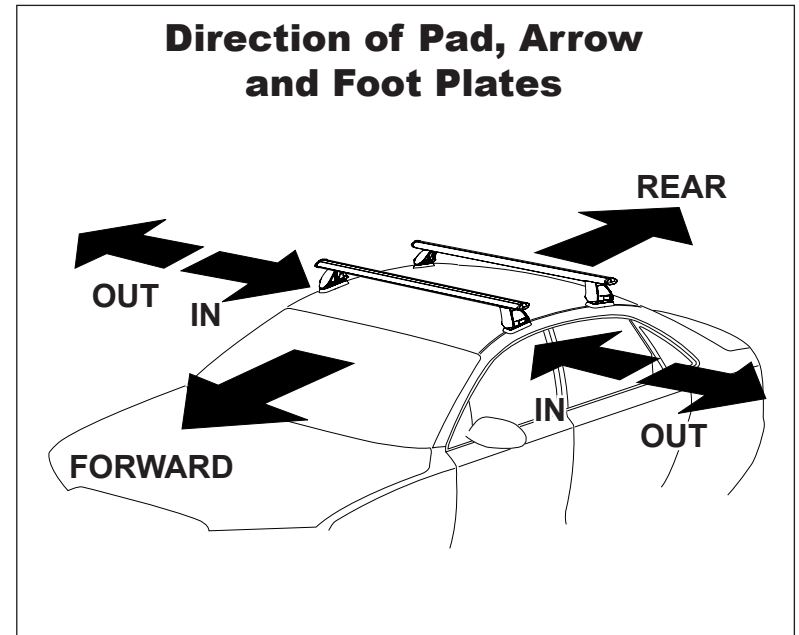

DK061 Rhino-Rack VA, Aero, Euro & HD crossbar instruction

Measurement A: CENTRE of door jamb to CENTRE arrow of leg foot plate.

Measurement B: CENTRE of Front leg foot plate arrow to CENTRE of Rear leg foot plate arrow.

Carrying capacity: Roof rack is rated to 75kg. Please refer to manufacturers handbook for your vehicles maximum roof load capacity. Always use the lower of the two figures.

VEHICLE	Date	Measurement A	Measurement B	Load Rating (includes racks 5kg/ 11lbs)
Mazda 6 4dr Sedan	02/08-11/12	250mm / 9,27/32"	660mm / 25,63/64"	60kg / 132lbs
Mazda 6 5dr Hatch	02/08-11/12	250mm / 9,27/32"	700mm / 27,9/16"	60kg / 132lbs
Buick LeSabre 4dr Sedan	00-05	340mm / 13,25/64"	700mm / 27,9/16"	75kg / 165lbs
Ford Focus 4dr Sedan (USA)	00-11	290mm / 11,27/64"	700mm / 27,9/16"	75kg / 165lbs