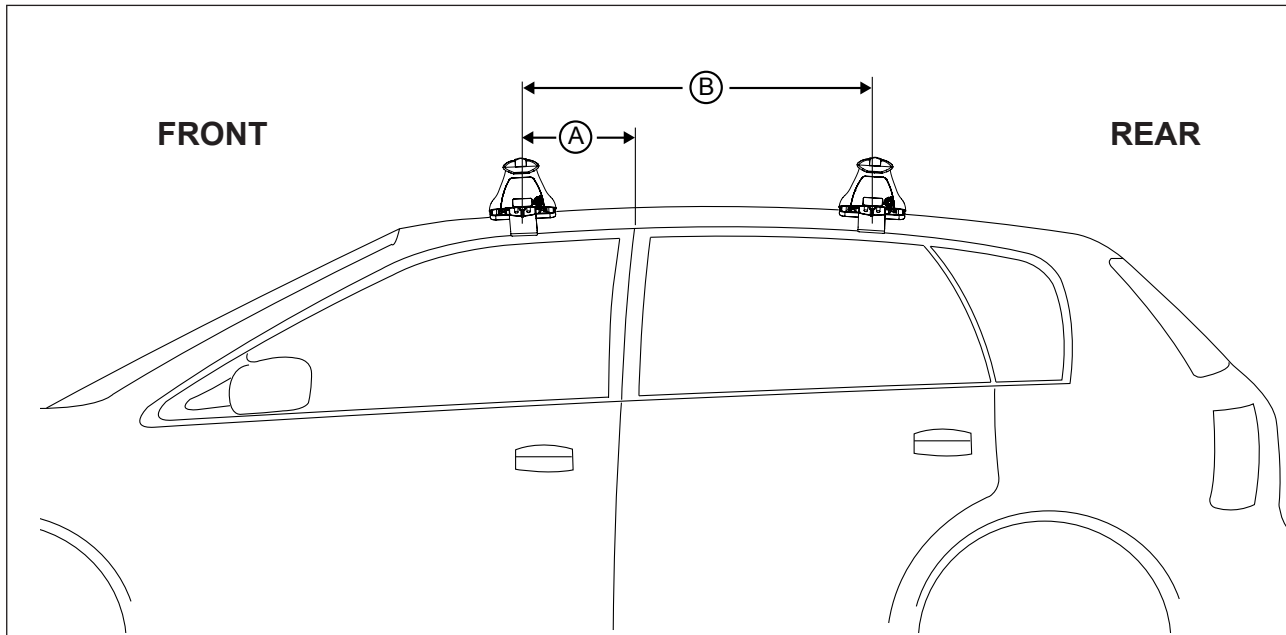

# DK188 Rhino-Rack VA, Aero, Euro & HD crossbar instruction

**Measurement A:** CENTRE of door jamb to CENTRE arrow of leg foot plate.

**Measurement B:** CENTRE of Front leg foot plate arrow to CENTRE of Rear leg foot plate arrow.

**Carrying capacity:** Roof rack is rated to 75kg. Please refer to manufacturers handbook for your vehicles maximum roof load capacity. Always use the lower of the two figures.

VEHICLE	Date	Measurement A	Measurement B	Load Rating (includes racks 5kg/11lbs)
Ford Flex 5dr W/O rails	2008 on	250mm / 9,27/32"	800mm / 31,1/2"	75kg / 165lbs