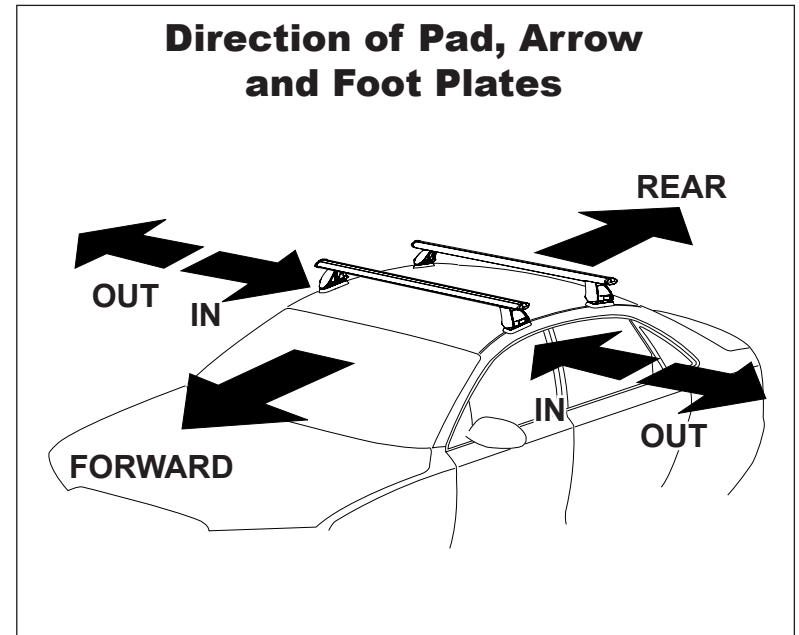

# DK188 Rhino-Rack VA, Aero, Euro & HD crossbar instruction

**Measurement A:** CENTRE of door jamb to CENTRE arrow of leg foot plate.

**Measurement B:** CENTRE of Front leg foot plate arrow to CENTRE of Rear leg foot plate arrow.

**Carrying capacity:** Roof rack is rated to 75kg. Please refer to manufacturers handbook for your vehicles maximum roof load capacity. Always use the lower of the two figures.

VEHICLE	Date	Measurement A	Measurement B	Load Rating (includes racks 5kg/11lbs)
Ford Flex 5dr W/O rails	2008 on	250mm / 9,27/32"	800mm / 31,1/2"	75kg / 165lbs