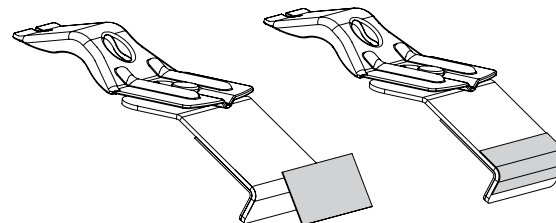

Open door. Pull rubber seal down. Fit clamp.