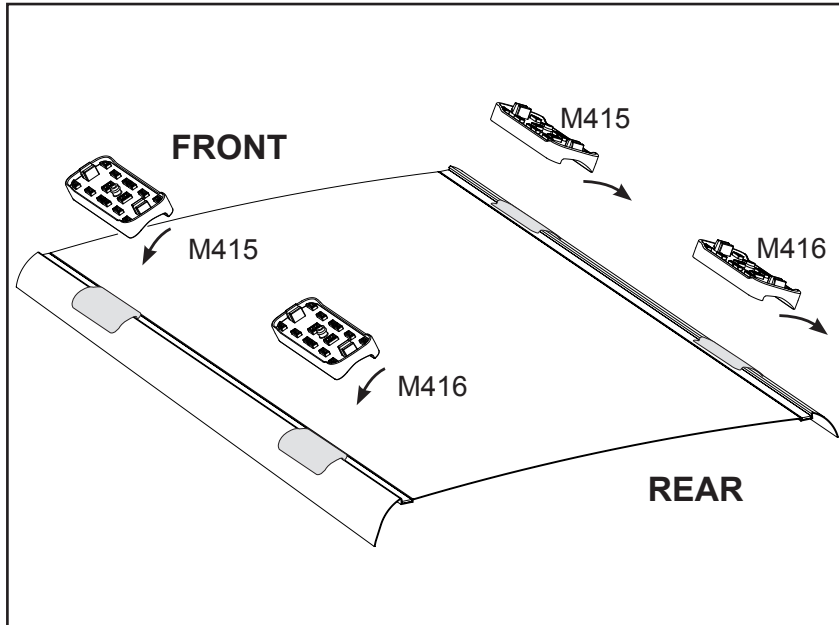

# DK228 Rhino-Rack VA, Aero, Euro & HD crossbar instruction

**Measurement A:** CENTRE of door jamb to CENTRE arrow of leg foot plate.

**Measurement B:** CENTRE of Front leg foot plate arrow to CENTRE of Rear leg foot plate arrow.

**Carrying capacity:** Roof rack is rated to 75kg. Please refer to manufacturers handbook for your vehicles maximum roof load capacity. Always use the lower of the two figures.

VEHICLE	Date	Measurement A	Measurement B	Load Rating (includes racks 5kg/ 11lbs)
Ford Edge SUV	2007-	170mm / 6,11/16"	700mm / 27,9/16"	65kg / 143lbs
Lincoln MKX SUV	2007-	170mm / 6,11/16"	700mm / 27,9/16"	65kg / 143lbs
Mitsubishi Outlander SUV	2007-2012	150mm / 5,29/32"	700mm / 27,9/16"	75kg / 165lbs