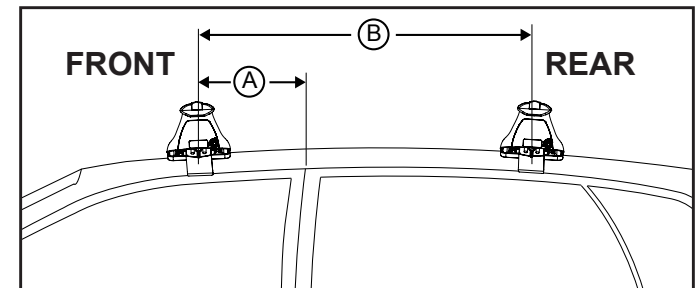

# DK228 Rhino-Rack VA, Aero, Euro & HD crossbar instruction

**Measurement A:** CENTRE of door jamb to CENTRE arrow of leg foot plate.

**Measurement B:** CENTRE of Front leg foot plate arrow to CENTRE of Rear leg foot plate arrow.

**Carrying capacity:** Roof rack is rated to 75kg. Please refer to manufacturers handbook for your vehicles maximum roof load capacity. Always use the lower of the two figures.

VEHICLE	Date	Measurement A	Measurement B	Load Rating (includes racks 5kg/ 11lbs)
Ford Edge SUV	2007-	170mm / 6,11/16"	700mm / 27,9/16"	65kg / 143lbs
Lincoln MKX SUV	2007-	170mm / 6,11/16"	700mm / 27,9/16"	65kg / 143lbs
Mitsubishi Outlander SUV	2007-2012	150mm / 5,29/32"	700mm / 27,9/16"	75kg / 165lbs