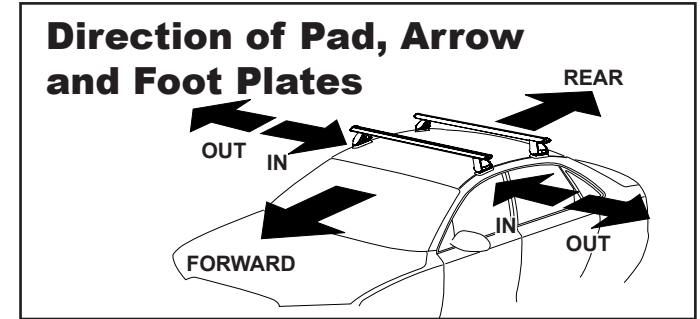

DK228 Rhino-Rack VA, Aero, Euro & HD crossbar instruction

Measurement A: CENTRE of door jamb to CENTRE arrow of leg foot plate.

Measurement B: CENTRE of Front leg foot plate arrow to CENTRE of Rear leg foot plate arrow.

Carrying capacity: Roof rack is rated to 75kg. Please refer to manufacturers handbook for your vehicles maximum roof load capacity. Always use the lower of the two figures.

VEHICLE	Date	Measurement A	Measurement B	Load Rating (includes racks 5kg/ 11lbs)
Ford Edge SUV	2007-	170mm / 6,11/16"	700mm / 27,9/16"	65kg / 143lbs
Lincoln MKX SUV	2007-	170mm / 6,11/16"	700mm / 27,9/16"	65kg / 143lbs
Mitsubishi Outlander SUV	2007-2012	150mm / 5,29/32"	700mm / 27,9/16"	75kg / 165lbs