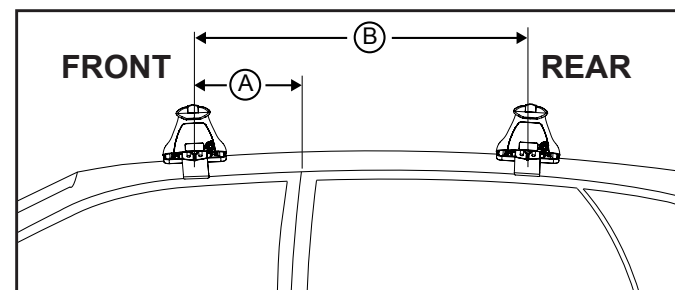

# DK228 Rhino-Rack VA, Aero, Euro & HD crossbar instruction

**Measurement A:** CENTRE of door jamb to CENTRE arrow of leg foot plate.

**Measurement B:** CENTRE of Front leg foot plate arrow to CENTRE of Rear leg foot plate arrow.

**Carrying capacity:** Roof rack is rated to 75kg. Please refer to manufacturers handbook for your vehicles maximum roof load capacity. Always use the lower of the two figures.

VEHICLE	Date	Measurement A	Measurement B	Load Rating (includes racks 5kg/ 11lbs)
Ford Edge SUV	2007-	170mm / 6,11/16"	700mm / 27,9/16"	65kg / 143lbs
Lincoln MKX SUV	2007-	170mm / 6,11/16"	700mm / 27,9/16"	65kg / 143lbs
Mitsubishi Outlander SUV	2007-2012	150mm / 5,29/32"	700mm / 27,9/16"	75kg / 165lbs