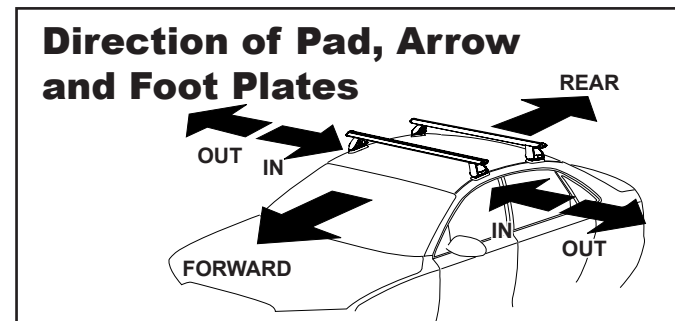

# DK228 Rhino-Rack VA, Aero, Euro & HD crossbar instruction

**Measurement A:** CENTRE of door jamb to CENTRE arrow of leg foot plate.

**Measurement B:** CENTRE of Front leg foot plate arrow to CENTRE of Rear leg foot plate arrow.

**Carrying capacity:** Roof rack is rated to 75kg. Please refer to manufacturers handbook for your vehicles maximum roof load capacity. Always use the lower of the two figures.

VEHICLE	Date	Measurement A	Measurement B	Load Rating (includes racks 5kg/ 11lbs)
Ford Edge SUV	2007-	170mm / 6,11/16"	700mm / 27,9/16"	65kg / 143lbs
Lincoln MKX SUV	2007-	170mm / 6,11/16"	700mm / 27,9/16"	65kg / 143lbs
Mitsubishi Outlander SUV	2007-2012	150mm / 5,29/32"	700mm / 27,9/16"	75kg / 165lbs