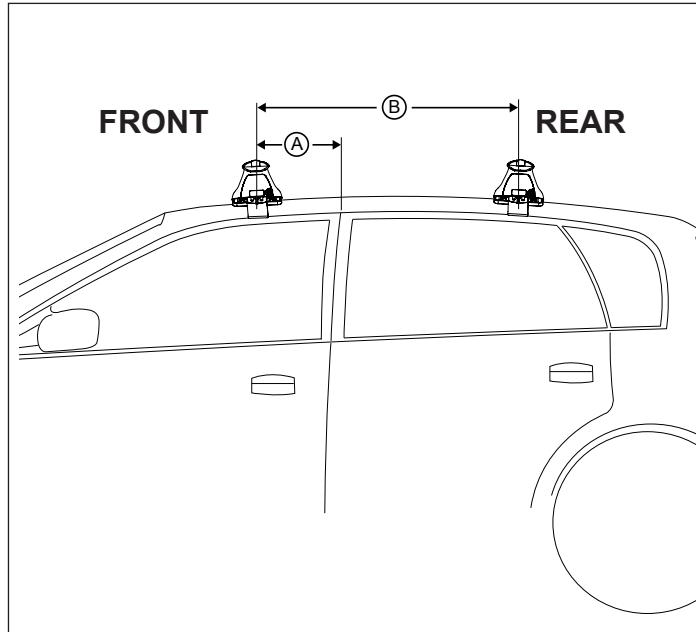

DK357 Rhino-Rack VA, DA, Euro & HD crossbar instruction

Measurement A: CENTRE of door jamb to CENTRE arrow of leg foot plate.

Measurement B: CENTRE of Front leg foot plate arrow to CENTRE of Rear leg foot plate arrow.

Carrying capacity: Roof rack is rated to 75kg. Please refer to manufacturers handbook for your vehicles maximum roof load capacity. Always use the lower of the two figures.

VEHICLE	Date	Measurement A	Measurement B	Load Rating (includes racks 5kg/ 11lbs)
Ford C-MAX 5dr MPV	14-14	160mm / 6,19/64"	700mm / 27,9/16"	75kg/ 165lbs