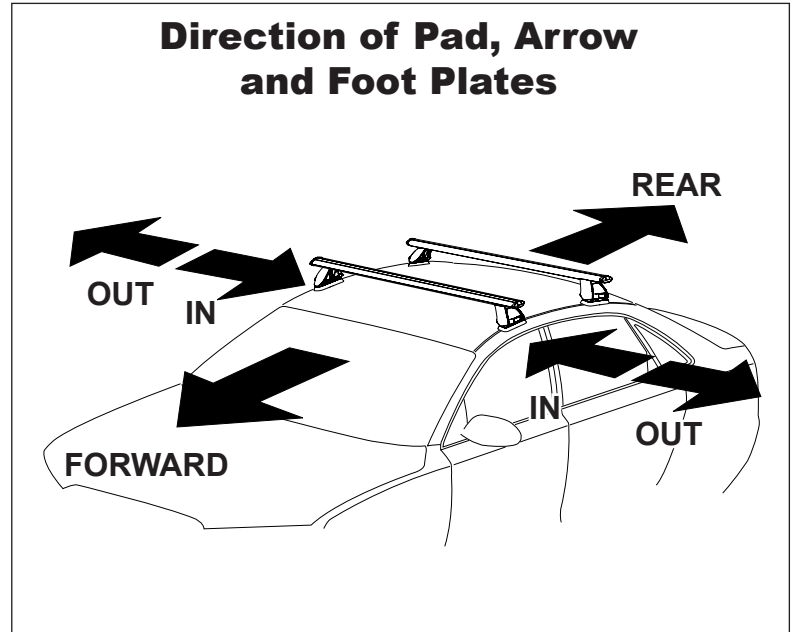

DK357 Rhino-Rack VA, DA, Euro & HD crossbar instruction

Measurement A: CENTRE of door jamb to CENTRE arrow of leg foot plate.

Measurement B: CENTRE of Front leg foot plate arrow to CENTRE of Rear leg foot plate arrow.

Carrying capacity: Roof rack is rated to 75kg. Please refer to manufacturers handbook for your vehicles maximum roof load capacity. Always use the lower of the two figures.

VEHICLE	Date	Measurement A	Measurement B	Load Rating (includes racks 5kg/ 11lbs)
Ford C-MAX 5dr MPV	14-14	160mm / 6,19/64"	700mm / 27,9/16"	75kg/ 165lbs