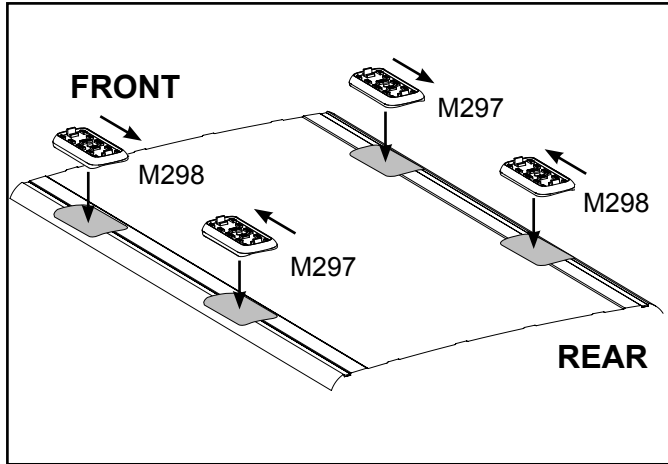

# DK200 Rhino-Rack VA, Aero, Euro & HD crossbar instruction

**Measurement A:** CENTRE of door jamb to CENTRE arrow of leg foot plate.

**Measurement B:** CENTRE of Front leg foot plate arrow to CENTRE of Rear leg foot plate arrow.

**Carrying capacity:** Roof rack is rated to 75kg. Please refer to manufacturers handbook for your vehicles maximum roof load capacity. Always use the lower of the two figures.

VEHICLE	Date	Measurement A	Measurement B	Load Rating (includes racks 5kg/ 11lbs)
Dodge Journey	09-	170mm / 6,11/16"	700mm / 27,9/16"	75kg / 165lbs
Fiat Freemont	13-	170mm / 6,11/16"	700mm / 27,9/16"	75kg / 165lbs