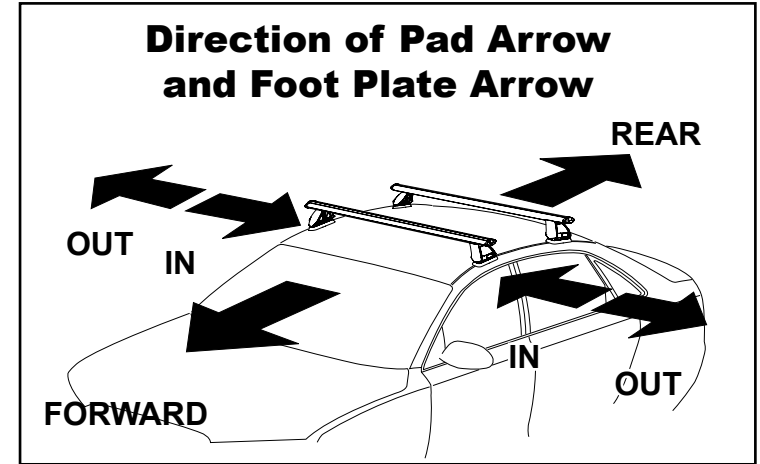

DK200 Rhino-Rack VA, Aero, Euro & HD crossbar instruction

Measurement A: CENTRE of door jamb to CENTRE arrow of leg foot plate.

Measurement B: CENTRE of Front leg foot plate arrow to CENTRE of Rear leg foot plate arrow.

Carrying capacity: Roof rack is rated to 75kg. Please refer to manufacturers handbook for your vehicles maximum roof load capacity. Always use the lower of the two figures.

VEHICLE	Date	Measurement A	Measurement B	Load Rating (includes racks 5kg/ 11lbs)
Dodge Journey	09-	170mm / 6,11/16"	700mm / 27,9/16"	75kg / 165lbs
Fiat Freemont	13-	170mm / 6,11/16"	700mm / 27,9/16"	75kg / 165lbs